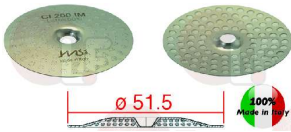

WEGA

WEGA

1460200 PRECISION SHOWER SCREEN $\varnothing$ 51.5 mm
central hole 5 mm - 98 holes $\varnothing$ 3 mm
Aisi 301 stainless steel - food-safe certified
integrated membrane 200 μ M
for Coffee machine (ASTORIA CMA)
for Coffee machine (CARIMALI)
for Coffee machine (CIMBALI)
for Coffee machine (WEGA)