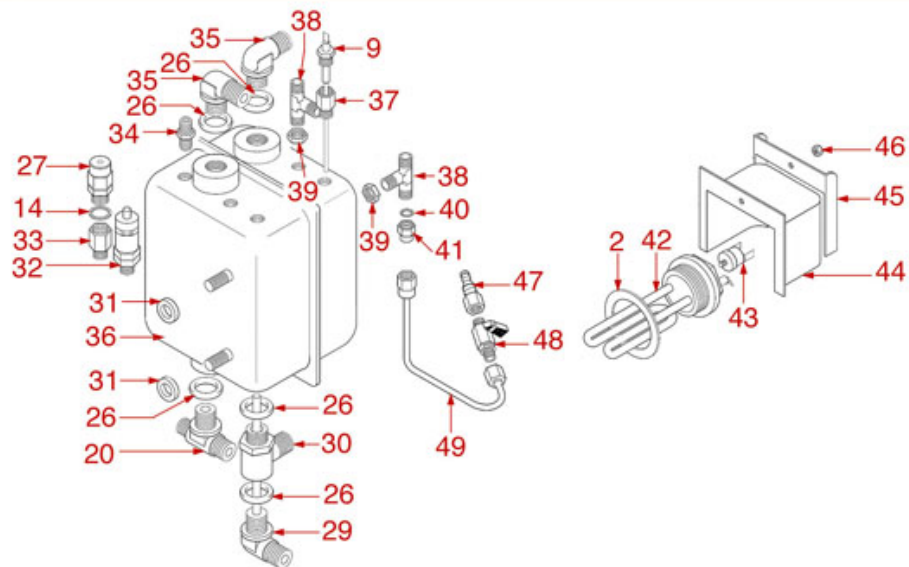

BOILER ORION-START-COMPATTA-MININOVA

ORION-START

COMPATTA

MININOVA

WEGA

Position	LF code no.	Description
1	1755215	HEATING ELEMENT 3000W 230/380V
1	1755258	HEATING ELEMENT 3400/3700W 230/240V
1	1755615	HEATING ELEMENT 2600/2831W 230/240V
2	1186606	FLAT CARBO GASKET \varnothing 57x43x3 mm
2	1186623	TEFLON FLAT GASKET \varnothing 53x42x3 mm
2	1186633	FLAT CARBO GASKET \varnothing 53x42x3 mm
2	3186010	ASBESTOS FREE FLAT GASKET \varnothing 54x42x2 mm
4	1186620	COPPER FLAT GASKET \varnothing 22x17x1.5 mm
5	1439023	BOILER CAP \varnothing 3/8"M
6	1186445	ROUND COPPER GASKET \varnothing 26x21.4x2 mm
7	1349089	BOILER FITTING \varnothing 1/2"
9	1341750	LEVEL PROBE \varnothing 1/4"M-125 mm
10	1523409	BOILER VALVE \varnothing 3/8"M
10	1523536	BOILER VALVE \varnothing 3/8" M AUTO-CERTIFIED
11	1186184	VITON O-RING 03156
12	1523402	SAFETY VALVE PROTECTION
13	1449687	SILICONE HOSE \varnothing 8x10 SHORE 60 - 10 m
14	1186619	COPPER FLAT GASKET \varnothing 18x14x1.5 mm
15	1523538	BOILER VALVE \varnothing 1/4"M
17	1349017	INJECTION PIPE 1/4"M-1/4"M
19	1528057	BRASS HEXAGONAL NUT M8 UNI 5587
20	1349086	T SHAPED BRASS FITTING \varnothing 3/8"-3/8"-1/4"
21	1349103	FITTING \varnothing 3/8"M-3/8"M
22	1755608	HEATING ELEMENT 2700/2940W 230/240V
24	1449092	SUCTION PIPE \varnothing 3/8"M
25	1349102	FITTING \varnothing 1/4"M-1/4"M
26	1186186	ROUND COPPER GASKET \varnothing 23x17x3 mm
27	1523538	BOILER VALVE \varnothing 1/4"M
28	1523002	PROTECTION FLANGE FOR BOILER VALVE
30	1348352	TAP FITTING
32	1523408	BOILER VALVE \varnothing 1/8"M
33	1349136	FITTING \varnothing 1/8"M-1/4"F
34	1349101	FITTING \varnothing 1/8"M-1/8"M NICKEL-PLATED
35	1349084	ELBOW FITTING \varnothing 3/8"M-3/8"M
39	1348035	NUT 1/8"
42	1755603	HEATING ELEMENT 1300W 230V
42	1755607	HEATING ELEMENT 1200W 110V
43	1444206	CONTACT THERMOSTAT 145°C M4
46	1348813	HEXAGONAL NORM.NUT M4 ST.STEEL UNI 5588
50	1444203	HEATING ELEMENT THERMOSTAT 400V 20A
51	1444509	THREE-PHASE THERMOSTAT 169°C