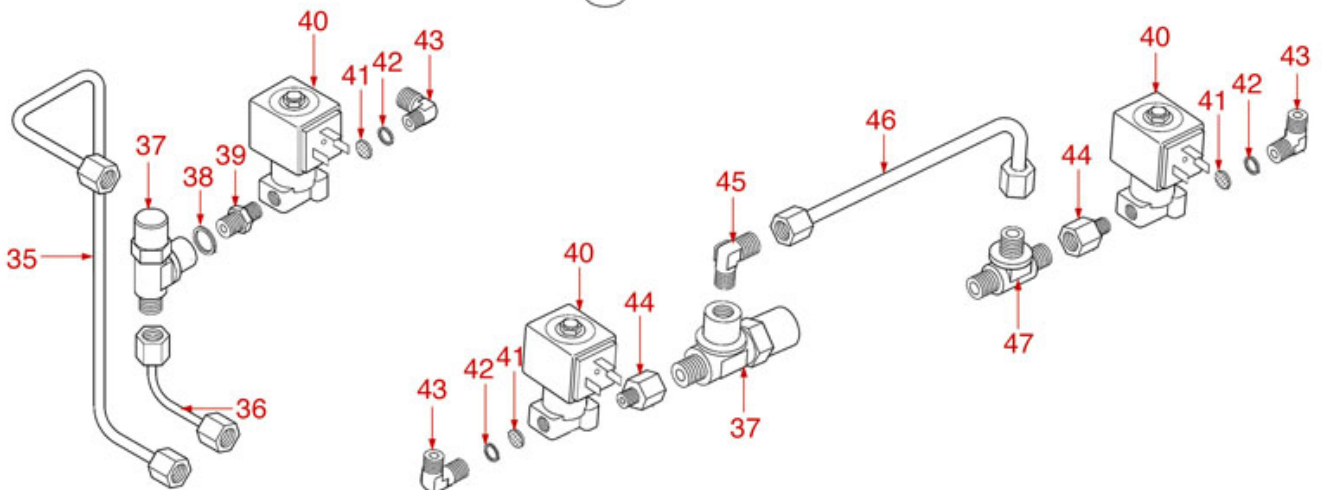

WATER/STEAM TAPS SPHERA

SPHERA

WEGA

Position	LF code no.	Description
1	1449097	STAINLESS STEEL WATER SPRINKLER M10
8	1186180	BURN PREVENTING RUBBERPIECE ø 10 mm
9	1449103	STAINLESS STEEL STEAM PIPE COMPL. ø 10mm
10	1186378	CONICAL TEFLON SEAL ø 14x7x6 mm
11	1250547	SPRING ø 11.5x16 mm
12	1186182	TEFLON FLAT GASKET ø 21x17x2 mm
17	1348451	STEAM TAP BODY
18	1348453	NUT M 26x1.5
19	1348025	BRASS NUT M3
20	1186316	EPDM FLAT GASKET ø 15x4x4 mm 60 SH
20	1186527	FLAT EPDM GASKET ø 15x4x4 mm 80 SH
21	1324056	TAP PISTON
23	1348077	WATER/STEAM TAP PIN ROD
24	1250223	STAINLESS STEEL CIRCLIP RA-6 UNI 7437
25	1186377	GASKET HOLDER
26	1186333	COPPER FLAT GASKET ø 26x20x2 mm
26	1186340	ASBESTOS FREE FLAT GASKET ø 26x20x2 mm
27	1349458	TAP FITTING
28	1186393	FLAT EPDM GASKET ø 12.5x8x9 mm
28	1786263	FLAT GASKET EPDM ø 12.5x8x9 mm
29	1348458	TAP NUT
30	1186376	WASHER ø 12x8x1 mm
31	1250547	SPRING ø 11.5x16 mm
32	1241091	WATER/STEAM TAP KNOB
33	1241093	STEAM SILK SCREEN PRINT. F. HANDLE
34	1241092	WATER SILK SCREEN PRINTING F. HANDLE
37	1349083	MIXER FITTING
38	1186619	COPPER FLAT GASKET ø 18x14x1.5 mm
39	1349111	FITTING ø 1/8"M 1/4"M
40	1120355	2-WAY SOLENOID VALVE PARKER 230V 50/60Hz
41	1160566	STAINLESS STEEL WATER FILTER ø 8 mm
42	1186771	COPPER FLAT GASKET ø 8,5x5x1 mm
43	1349079	L- FITTING ø 1/4"M 1/8"M
44	1349111	FITTING ø 1/8"M 1/4"M
45	1349081	L-FITTING ø 1/4"M 1/4"M
47	1349491	T-SHAPED FITTING ø 1/4"M-1/4"M-1/4"M