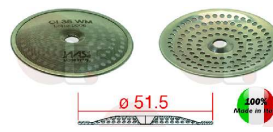

1460205 PRECISION SHOWER SCREEN $\varnothing$ 51.5 mm
central hole 5 mm - 119 holes $\varnothing$ 2 mm
Aisi 304 stainless steel - food hygiene certified
wire membrane 35 μ M
for Coffee machine (ASTORIA CMA)
for Coffee machine (CARIMALI)
for Coffee machine (CIMBALI)
for Coffee machine (WEGA)