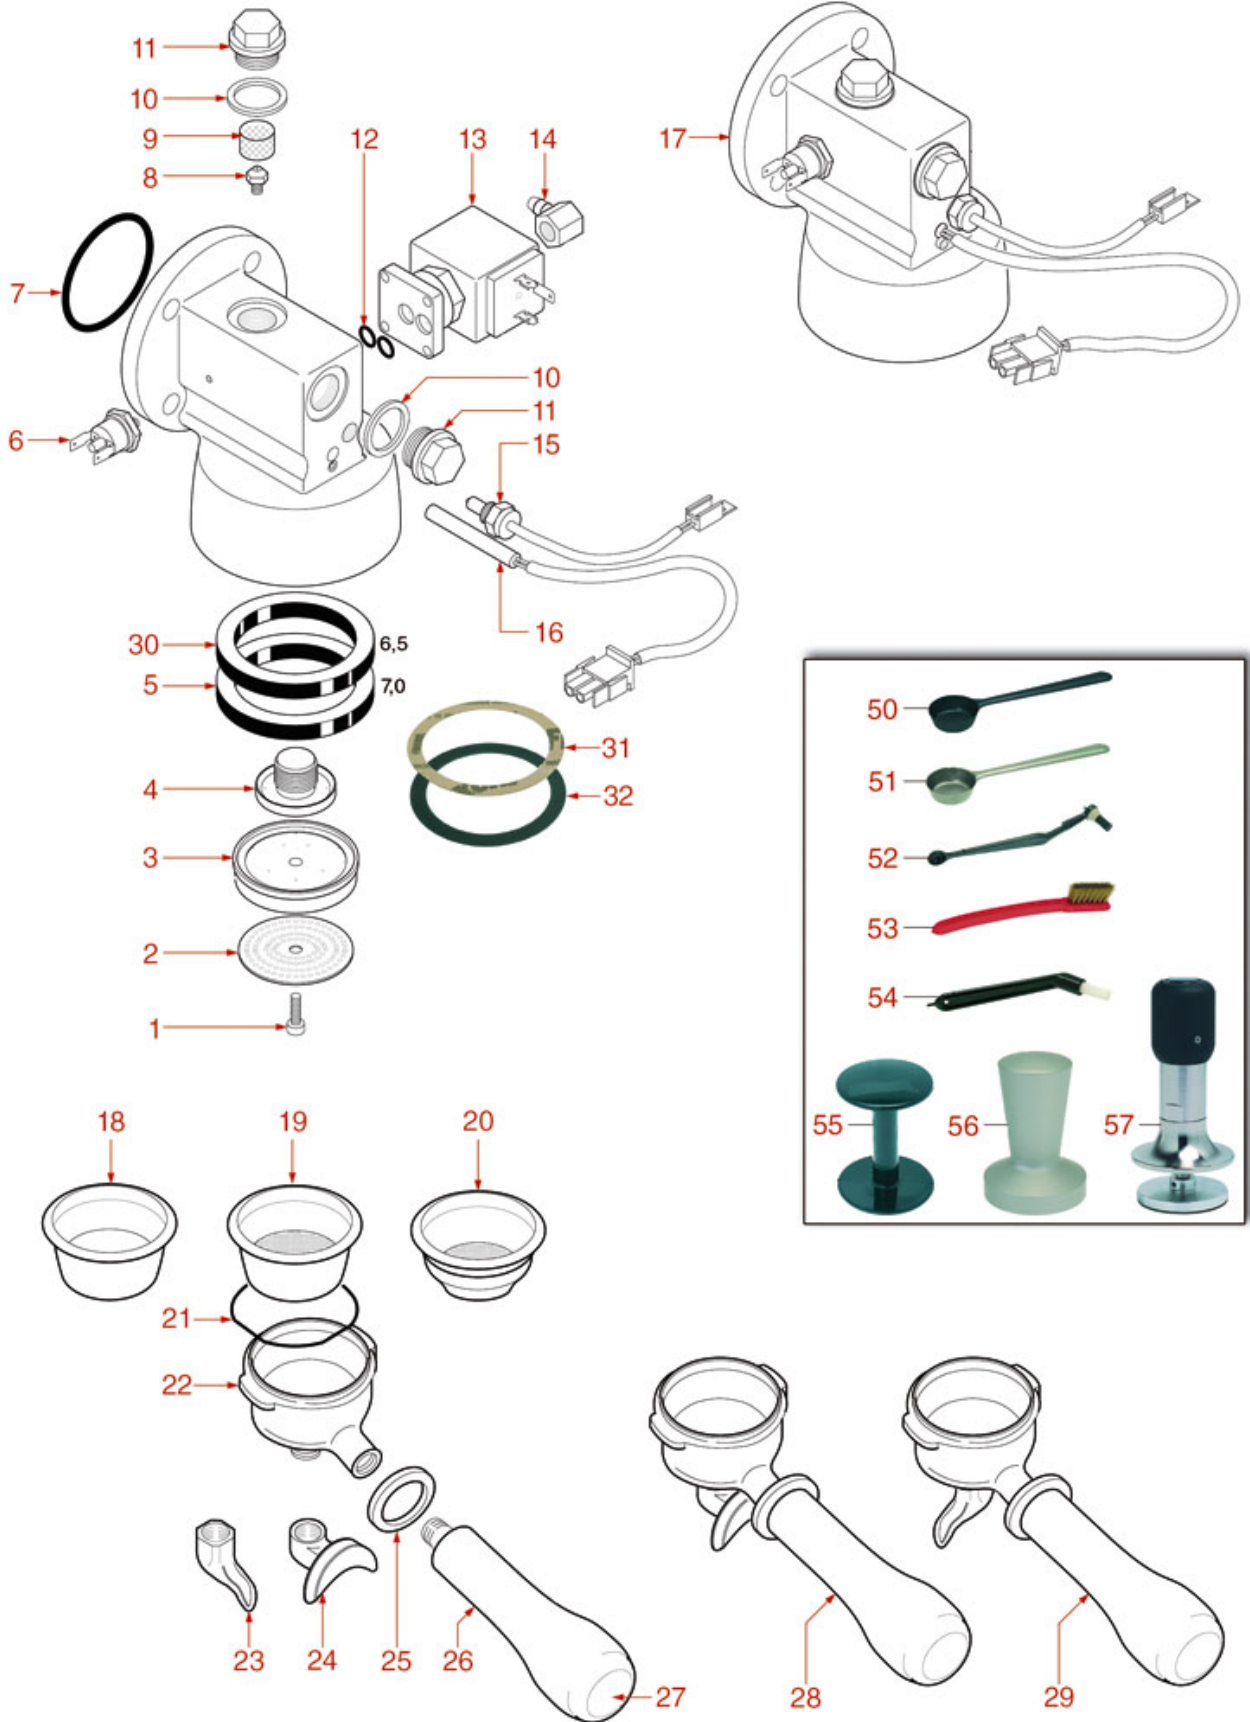

BREWING GROUP 52 CONCEPT

CONCEPT (52)

WE0501

Positions without LF code no.: upon request

WEGA

Position	LF code no.	Description
2	1081041	SHOWER SCREEN \varnothing 48 mm
3	1086046	SHOWER HOLDER SPRAYER
3	1086047	LOWERED SHOWER HOLDER SPRAYER
4	1501300	BREW GROUP SPRAY NOZZLE \varnothing 31.5 mm M18x2
5	5047859	FILTER HOLDER GASKET \varnothing 64x52x7 mm
6	1444206	CONTACT THERMOSTAT 145°C M4
7	1186190	O-RING 04187 VITON
9	1160501	WATER FILTER \varnothing 14x10x12 mm
10	1186323	TEFLON FLAT GASKET \varnothing 24x18x2 mm
11	1439003	CAP \varnothing 18 mm FOR BREW GROUP
12	1186612	O-RING 02025 VITON
13	1120102	3-WAY SOLENOID VALVE LUCIFER 115V 60Hz
13	1120330	3-WAY SOLENOID VALVE LUCIFER 240V 50Hz
14	1349267	HOSE-END FITTING \varnothing 1/8" F - \varnothing 7 mm
15	1397053	TEMPERATURE PROBE NTC
16	1755256	CARTRIDGE HEATING ELEMENT 150W 230V
18	1160278	BLIND FILTER
19	1160277	2-CUP FILTER 14 GRAMS
20	1160276	1 CUP FILTER 7 gr
21	1250279	STAINLESS STEEL FILTER LOCKING SPRING \varnothing
22	1165114	FILTER HOLDER f/COFFEE MACH.ASTORIA/WEGA
23	1022501	SINGLE SPOUT \varnothing 3/8"
24	1022506	DOUBLE SPOUT \varnothing 3/8"
25	1186774	BURN PREVENTING RING FOR HANDLE
26	1241206	BLACK FILTER HOLDER HANDLE M12
27	1241469	CHROME PLATED CAP FOR FILTER HOLDER KNOB
28	1165079	2-CUP FILTER HOLDER ASSEMBLY ASTORIA
28	1165115	COMPLETE FILTER HOLDER 2 CUPS ASTORIA
29	1165076	1 CUP FILTER HOLDER ASSEMBLY ASTORIA
29	1165116	COMPLETE FILTER HOLDER 1 CUP ASTORIA
30	1786056	FILTER HOLDER GASKET \varnothing 64x52x6.3 mm
31	1190101	PAPER SEAL \varnothing 64x53x0.7 mm
32	1190007	RUBBER PIECE \varnothing 64x53x1 mm EPDM
50	1069001	PLASTIC MEASURING SPOON 20 ml
51	1069002	STAINLESS STEEL MEASURING SPOON 20 ml
52	1384003	BLACK SHOWER CLEANING BRUSH
53	1384002	BRUSH FOR MAINTENANCE
54	1384001	BRUSH FOR COFFEE SHOWER
55	1385000	NYLON TAMPER \varnothing 50/52 mm
56	1385040	POLISHED ALUMINUM TAMPER \varnothing 53 mm
56	1385054	ANODISED ALUMINUM TAMPER \varnothing 53 mm
57	1385601	DYNAMOMETRIC MANUAL TAMPER \varnothing 52 mm