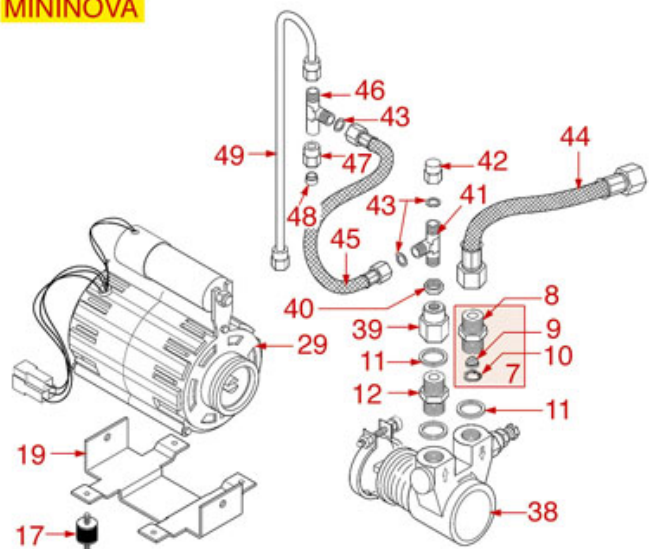

MOTORS AND PUMPS

STANDARD

AIRY

COMPATTA

JUNIOR-COMBINOVA

MININOVA

WEGA

Position	LF code no.	Description
1	1240606	RPM CLAMP MOTOR 310W
1	1240607	RPM MOTOR WITH CLAMP CONNECTION 330W 230
2	3068016	CAPACITOR μ F 10 450V 50/60Hz
3	1439021	CAP \varnothing 1/4"F HEIGHT 14 mm NUT 16 mm
5	1449710	FLEX HOSE \varnothing 3/8" Fp x Fc L.30 cm
6	1449711	FLEX HOSE \varnothing 3/8" Fp x Fc L.50 cm
7	1349082	BRASS FITTING \varnothing 3/8"M 3/8"M WITH FILTER
8	1349202	FITTING 3/8M-3/8M
9	1160400	WATER FILTER \varnothing 11 mm
10	1002004	STAINLESS STEEL CIRCLIP J-9 UNI 7437
11	1186620	COPPER FLAT GASKET \varnothing 22x17x1.5 mm
12	1349103	FITTING \varnothing 3/8"M-3/8"M
13	1330012	ROTARY VANE PUMP PROCON \varnothing 3/8" NPT
13	1330026	ROTARY VANE PUMP ROTOFLOW \varnothing 3/8" GAS
14	1191006	MOTOR COUPLING KIT
15	1168011	STAINLESS STEEL CLAMP FOR FLANGE PUMP
17	1313002	ANTIVIBRATION SUPPORT \varnothing 15 mm M4
23	1240607	RPM MOTOR WITH CLAMP CONNECTION 330W 230
23	1240608	MOTOR ZECCHIN 120V 60Hz
25	1449711	FLEX HOSE \varnothing 3/8" Fp x Fc L.50 cm
29	1240610	RPM MOTOR WITH CLAMP CONNECTION 120W 230
30	1330001	ROTARY VANE PUMP ROTOFLOW \varnothing 3/8" NPT
31	1449709	FLEX HOSE \varnothing 1/8" Fp x Fp Length 60 cm
32	1186042	ASBESTOS FREE FLAT GASKET \varnothing 9x5x1 mm
33	1349131	FITTING \varnothing 1/8"M-3/8"F
35	1349086	T SHAPED BRASS FITTING \varnothing 3/8"-3/8"-1/4"
36	1186186	ROUND COPPER GASKET \varnothing 23x17x3 mm
38	1330021	ROTARY VANE PUMP ROTOFLOW \varnothing 3/8" GAS
40	1348035	NUT 1/8"
43	1186042	ASBESTOS FREE FLAT GASKET \varnothing 9x5x1 mm
44	1449725	FLEX HOSE \varnothing 3/8" Fc x Fc Length 150 cm
45	1449708	FLEX HOSE \varnothing 1/8" Fp x Fp Length 30 cm