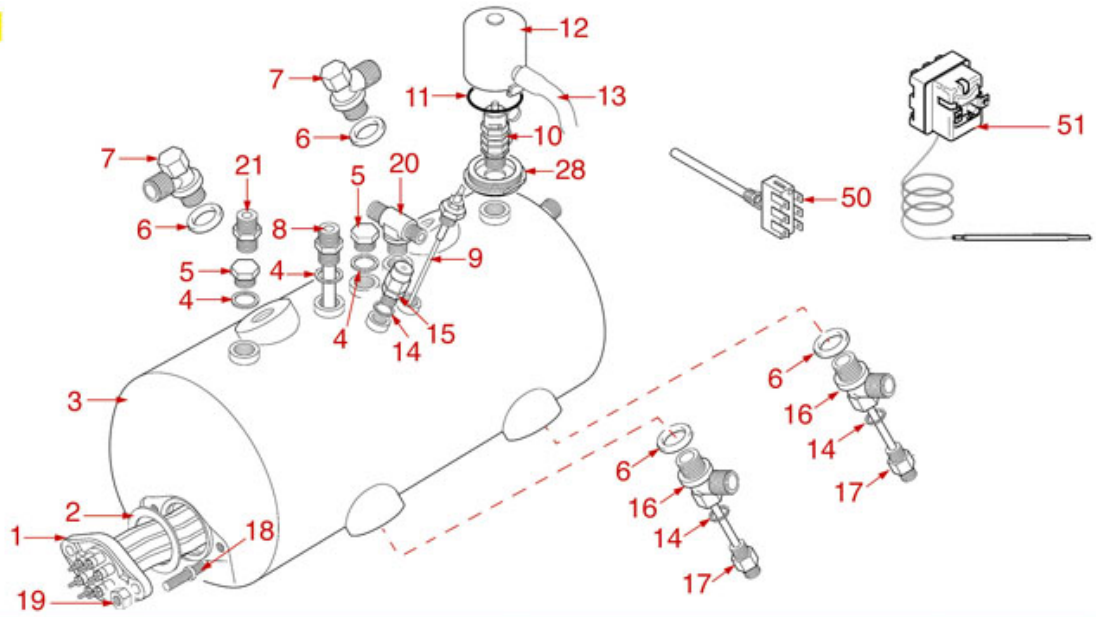

BOILER ORION-START-COMPATTA-MININOVA

ORION-START