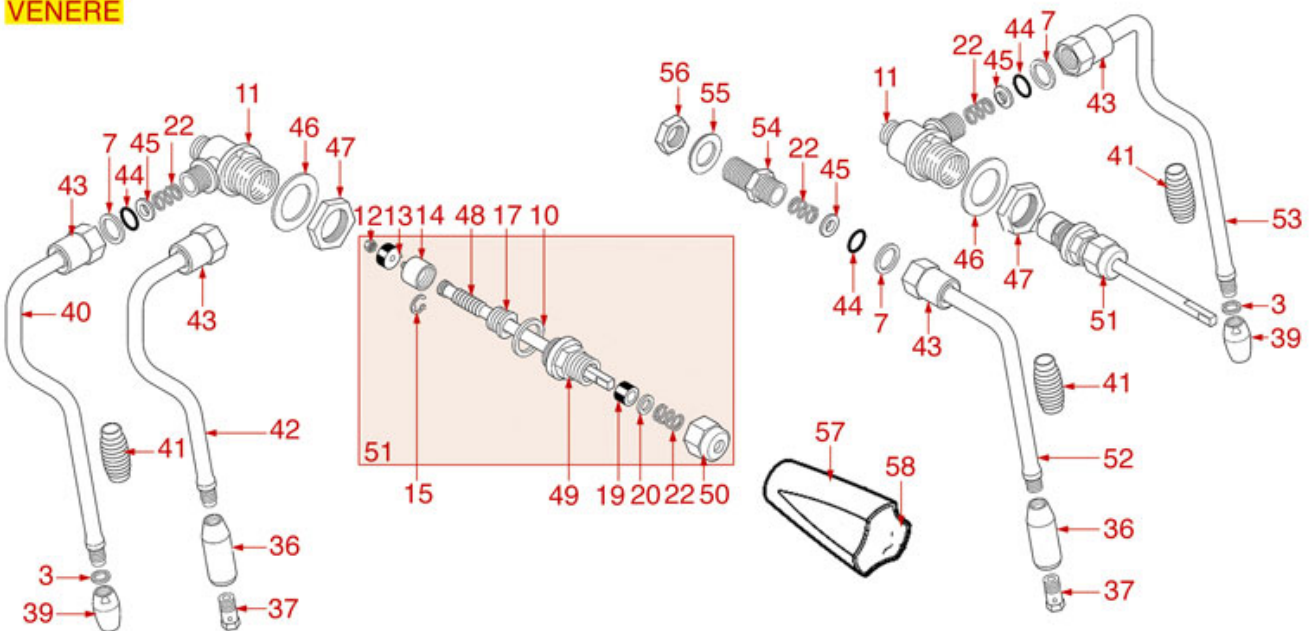

WATER/STEAM TAPS VELA-VENERE

VELA

VENERE