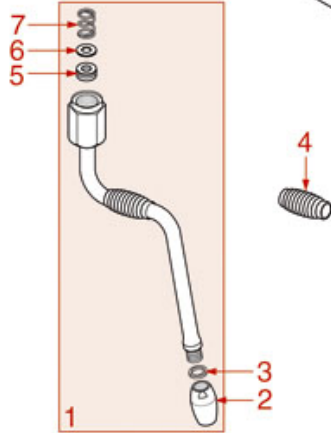

WATER/STEAM TAPS CONCEPT

CONCEPT

WEGA

Position	LF code no.	Description
4	1186180	BURN PREVENTING RUBBERPIECE $\varnothing$ 10 mm
5	1186378	CONICAL TEFLON SEAL $\varnothing$ 14x7x6 mm
6	1786218	CONICAL TEFLON SEAL $\varnothing$ 14.5x11.5x3 mm
7	1250547	SPRING $\varnothing$ 11.5x16 mm
8	1186182	TEFLON FLAT GASKET $\varnothing$ 21x17x2 mm
23	1186619	COPPER FLAT GASKET $\varnothing$ 18x14x1.5 mm
25	1186327	O-RING 03081 EPDM
31	1349102	FITTING $\varnothing$ 1/4"M-1/4"M
32	1186619	COPPER FLAT GASKET $\varnothing$ 18x14x1.5 mm
33	1160516	WATER FILTER $\varnothing$ 11 mm
34	1120240	2-WAY SOLENOID VALVE SIRAI 230V 50Hz
36	1449097	STAINLESS STEEL WATER SPRINKLER M10
38	1349102	FITTING $\varnothing$ 1/4"M-1/4"M
39	1186619	COPPER FLAT GASKET $\varnothing$ 18x14x1.5 mm
40	1120239	3-WAY SOLENOID VALVE SIRAI 230V 50Hz
41	1349081	L-FITTING $\varnothing$ 1/4"M 1/4"M
43	1349112	FITTING $\varnothing$ 1/4"M-3/8"M
47	1449282	SILICONE HOSE $\varnothing$ 5x8 SHORE 60 - 100 m
47	1449682	SILICONE HOSE $\varnothing$ 5x8 SHORE 60 - 10 m
57	1186182	TEFLON FLAT GASKET $\varnothing$ 21x17x2 mm
58	1250547	SPRING $\varnothing$ 11.5x16 mm
59	1786218	CONICAL TEFLON SEAL $\varnothing$ 14.5x11.5x3 mm
60	1186378	CONICAL TEFLON SEAL $\varnothing$ 14x7x6 mm
61	1186334	WASHER
67	3449402	DOUBLE-WIRE CLAMP 7.8-8.3 - 100 PCS
70	3449404	DOUBLE-WIRE CLAMP 8.8-9.3 - 100 PCS
73	1313002	ANTIVIBRATION SUPPORT $\varnothing$ 15 mm M4