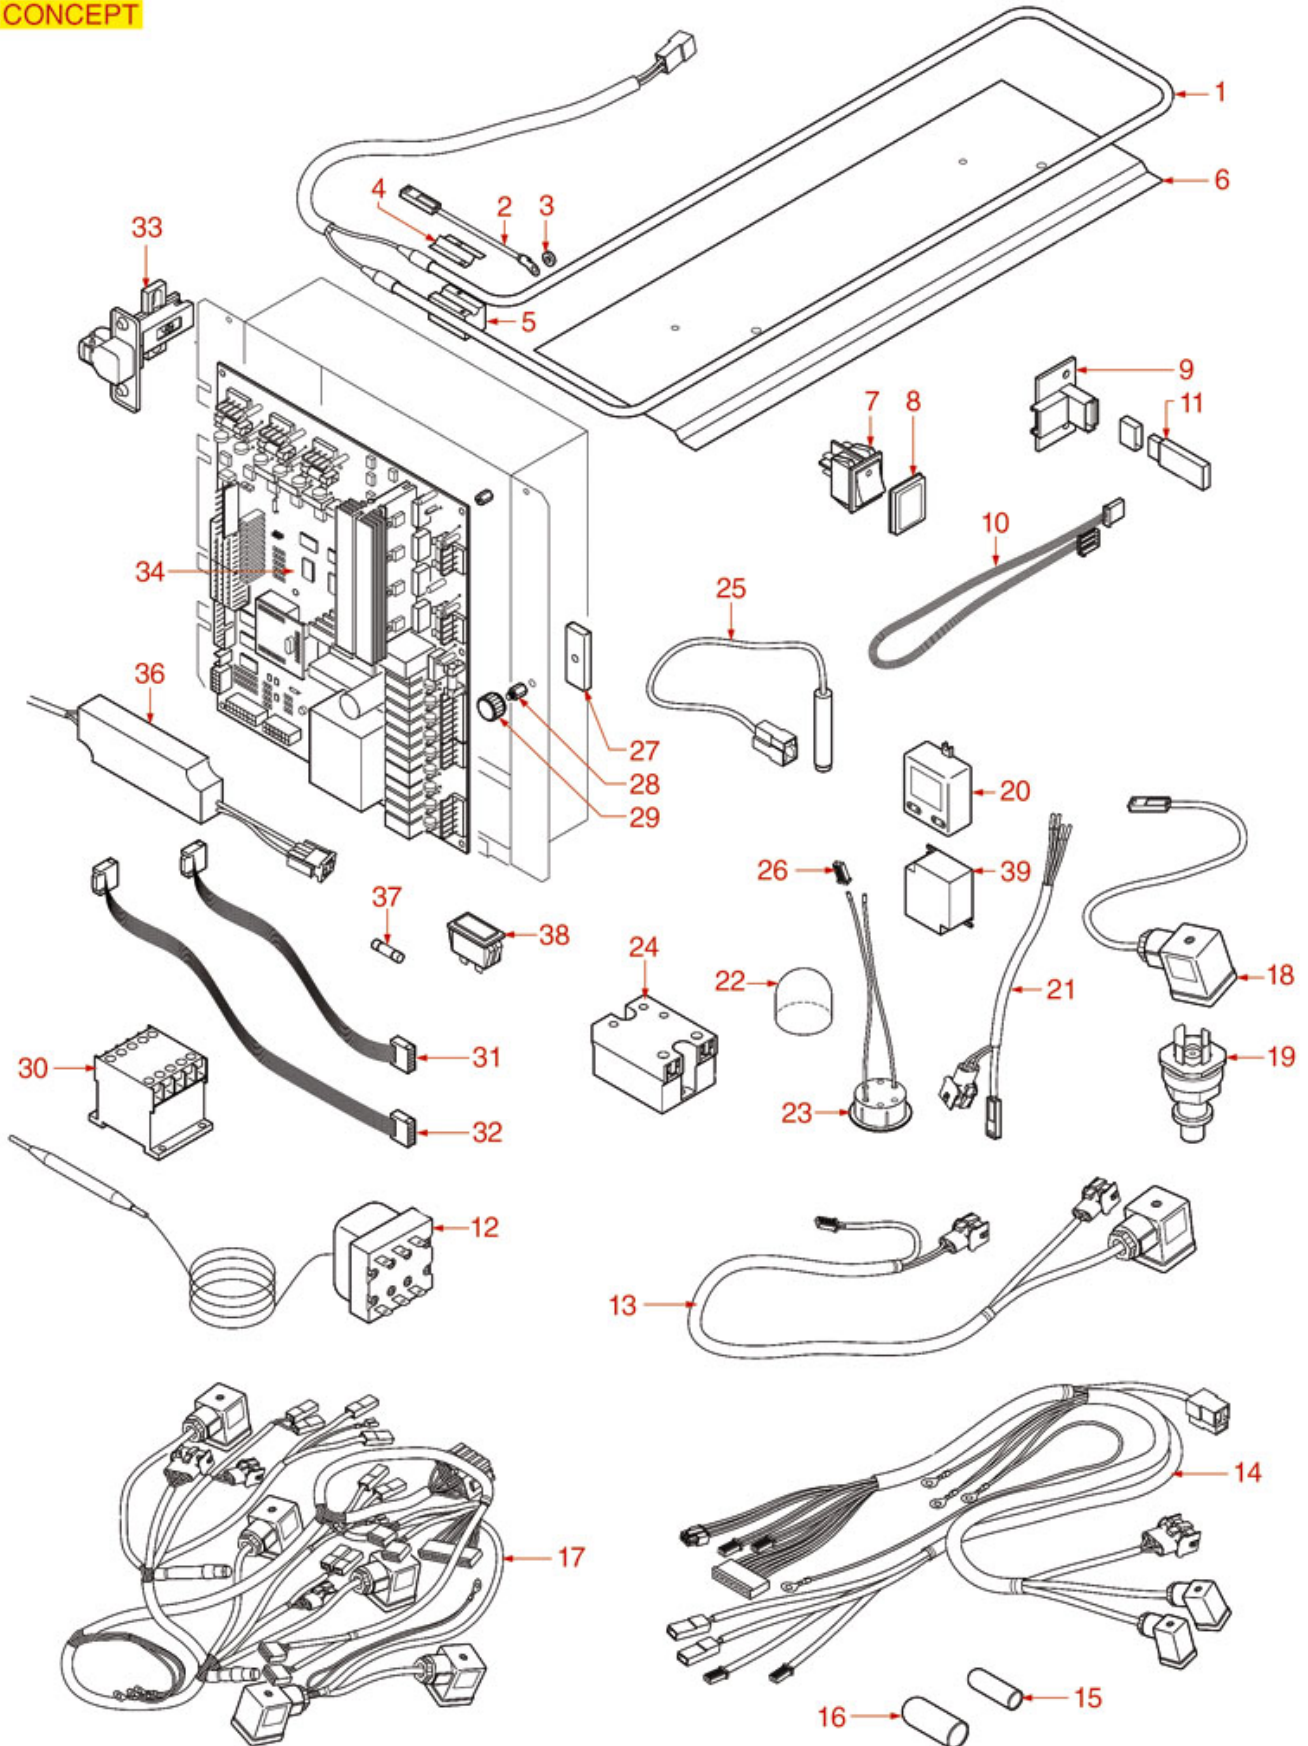

ELECTRICAL SYSTEM CONCEPT

CONCEPT

WE3601

Positions without LF code no.: upon request

WEGA

Position	LF code no.	Description
7	3319296	BLACK BIPOLAR SWITCH 16A 250V
8	3319501	SWITCH PROTECTION CAP
12	1444509	THREE-PHASE THERMOSTAT 169°C
19	1320018	PRESSURE SW.MBS1900 0/16 bar 4.5/5.5VDC
24	1351020	STATIC RELAY RM1A60A50 50A 600V
30	1454004	CONTACTOR ABB B7-40-00 20A 230V
31	1050022	10 POLES FLAT CABLE 1350 mm
34	1390119	ELECTRONIC CIRCUIT BOARD CPU