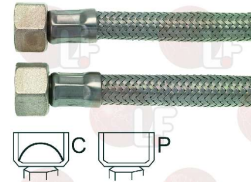

WEGA WY30403

1449711 FLEX HOSE $\varnothing$ 3/8" Fp x Fc L.50 cm
stainless steel coated
conical and flat fitting
external pipe $\varnothing$ 12 mm