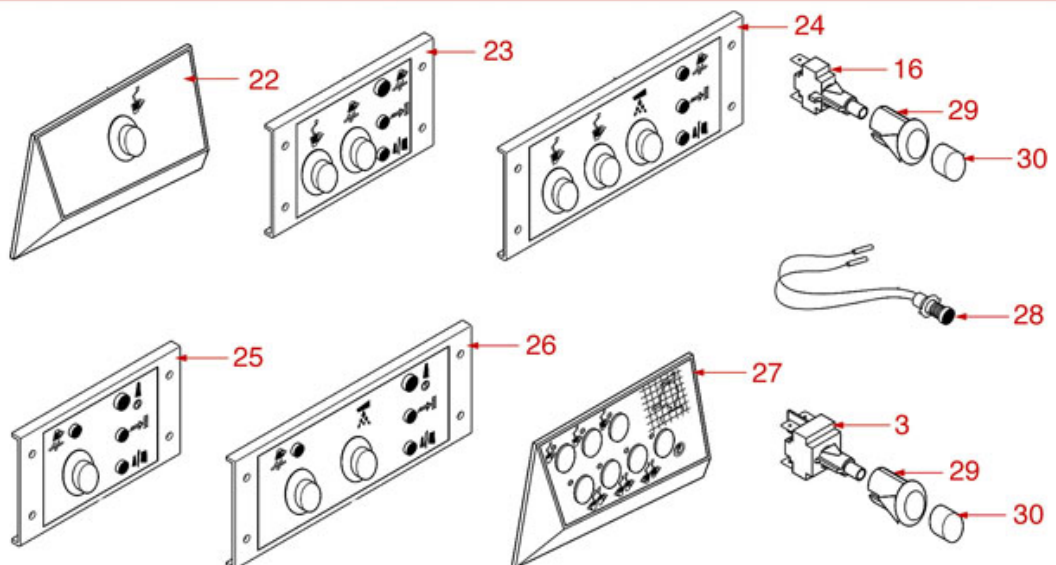

PUSH-BUTTON PANELS

START

SYNTESIS

VELA

VENERE

WEGA

Position	LF code no.	Description
3	1319005	BIPOLAR SWITCH 16A 250V
4	1348025	BRASS NUT M3
16	1319082	SINGLE-POLE PUSH BUTTON 16A 250V
18	1319239	PUSH-BUTT.PANEL DIAPHR. 7 BUTTONS
28	1341314	LED RED INDICATOR LIGHT
31	1319169	5 BUTTONS PANEL