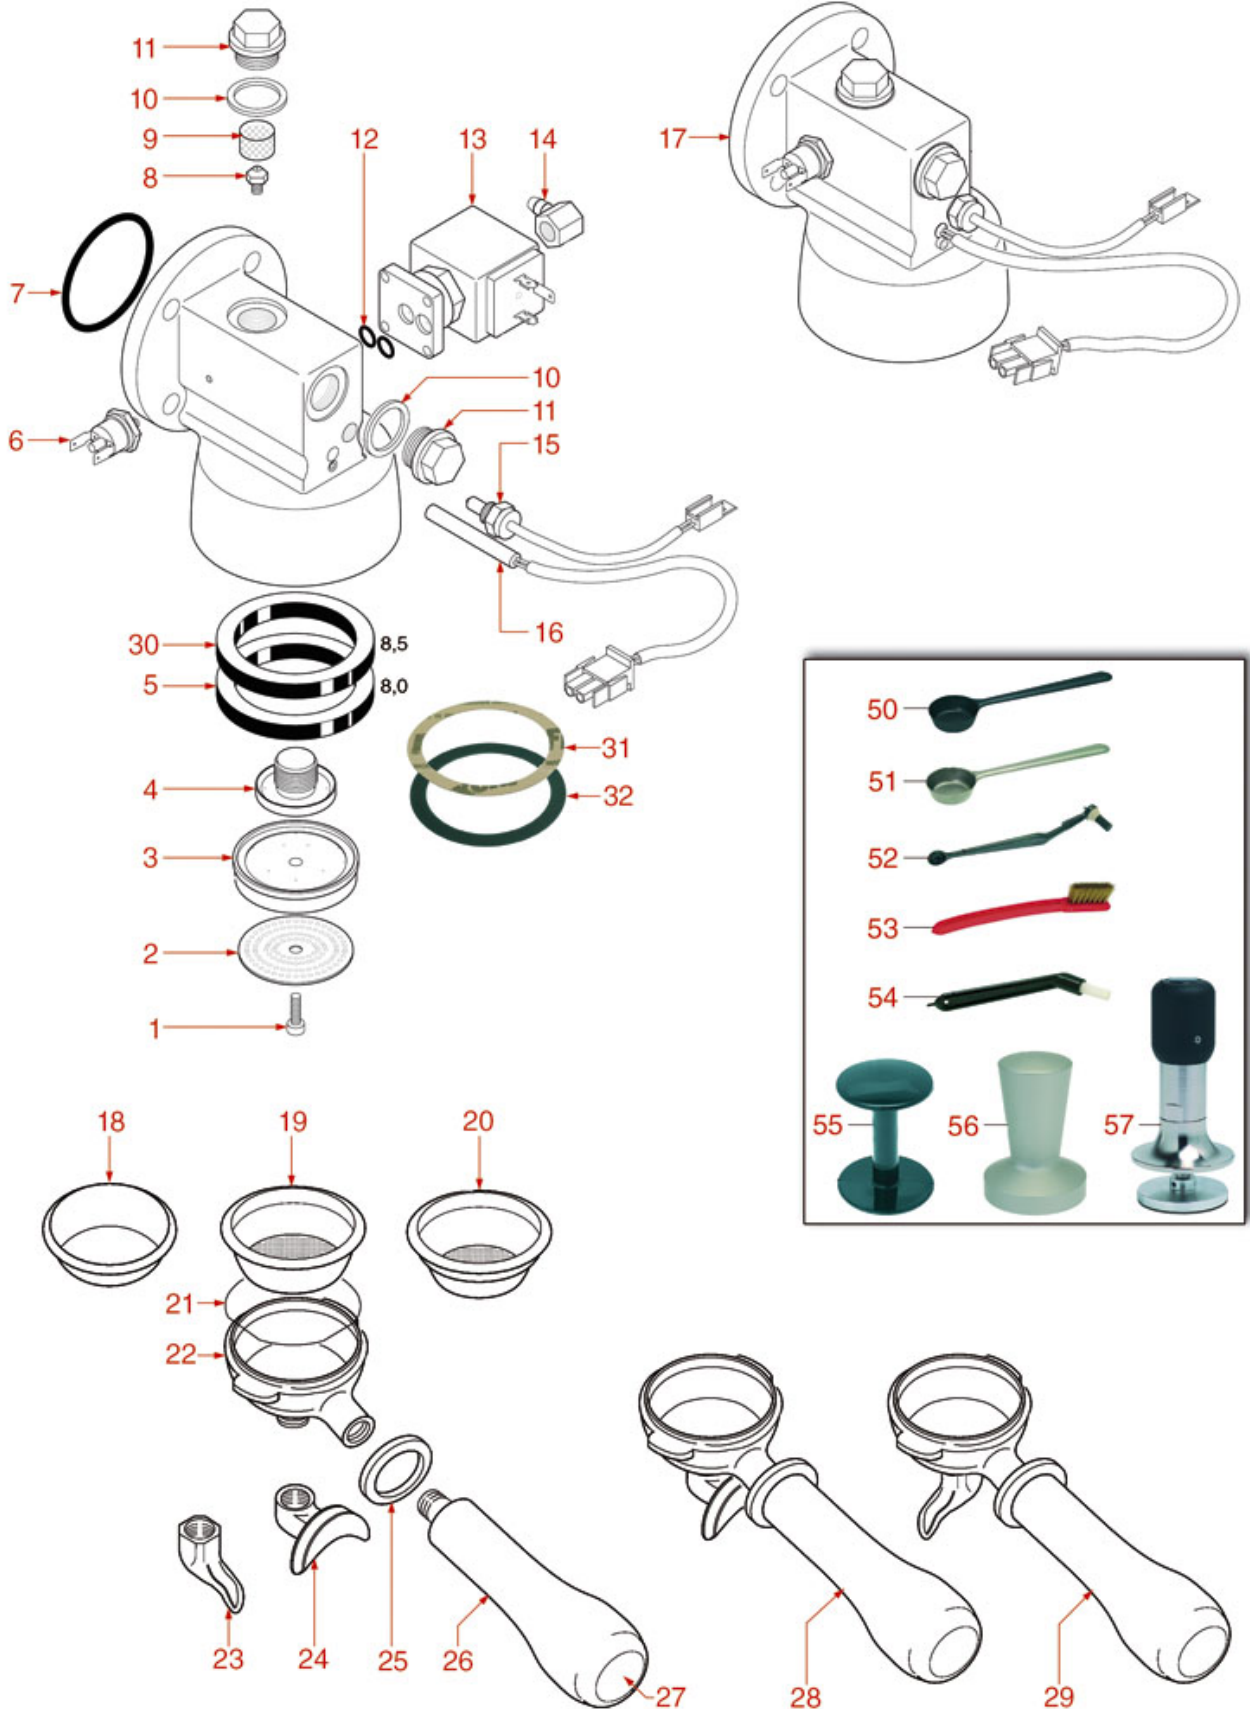

BREWING GROUP 56 CONCEPT

CONCEPT (56)

WEGA

Position	LF code no.	Description
1	1528011	SHOWER STAINLESS STEEL SCREW M5x20
2	1081006	SHOWER SCREEN ø 51.5 mm
2	1081007	SHOWER ø 51.5 mm
3	1086501	SHOWER HOLDER DIFFUSER
4	1501300	BREW GROUP SPRAY NOZZLE ø 31.5 mm M18x2
5	1786062	FILTER HOLDER GASKET ø 72x56x8 mm
6	1444206	CONTACT THERMOSTAT 145°C M4
7	1186190	O-RING 04187 VITON
9	1160501	WATER FILTER ø 14x10x12 mm
10	1186323	TEFLON FLAT GASKET ø 24x18x2 mm
11	1439003	CAP ø 18 mm FOR BREW GROUP
12	1186612	O-RING 02025 VITON
13	1120330	3-WAY SOLENOID VALVE LUCIFER 240V 50Hz
14	1349267	HOSE-END FITTING ø 1/8"F - ø 7 mm
15	1397052	TEMPERATURE PROBE NTC
16	1755256	CARTRIDGE HEATING ELEMENT 150W 230V
18	1160339	BLIND FILTER
19	1160529	2-CUP FILTER 14 GRAMS
20	1160050	1 CUP FILTER 6 gr
21	1250101	FILTER BLOCKING SPRING ø 1,00 mm INOX
23	1022501	SINGLE SPOUT ø 3/8"
24	1022506	DOUBLE SPOUT ø 3/8"
25	1186774	BURN PREVENTING RING FOR HANDLE
26	1241206	BLACK FILTER HOLDER HANDLE M12
27	1241469	CHROME PLATED CAP FOR FILTER HOLDER KNOB
30	1186678	FILTER HOLDER GASKET ø 72x56x8.5 mm
31	1190001	PAPER SEAL ø 73x59x0.8 mm
32	1190002	RUBBER SEAL ø 73x59x1 mm EPDM
50	1069001	PLASTIC MEASURING SPOON 20 ml
51	1069002	STAINLESS STEEL MEASURING SPOON 20 ml
52	1384003	BLACK SHOWER CLEANING BRUSH
53	1384002	BRUSH FOR MAINTENANCE
54	1384001	BRUSH FOR COFFEE SHOWER
55	1385002	NYLON COFFEE TAMPER ø 50/57 mm
56	1385041	POLISHED ALUMINUM TAMPER ø 57 mm
56	1385053	ANODISED ALUMINUM TAMPER ø 58 mm
57	1385600	DYNAMOMETRIC MANUAL COFFEE TAMPER ø 57mm