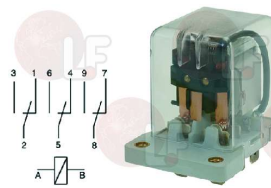

WEGA

3351900 RELAY B2-3 250V 16A
tripolar changeover switch