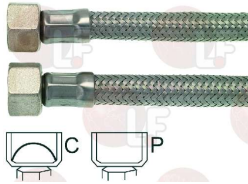

WEGA WY30407

Suitable for:

1449725 FLEX HOSE \varnothing 3/8" Fc x Fc Length 150 cm

WEGA WY30408

1449710 FLEX HOSE \varnothing 3/8" Fp x Fc L.30 cm
stainless steel coated
conical and flat fitting
external pipe \varnothing 12 mm