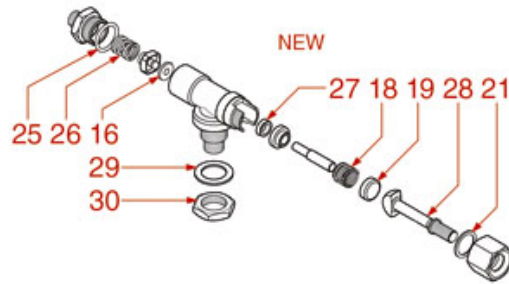

WATER/STEAM TAPS CONCEPT

CONCEPT

WEGA

Position	LF code no.	Description
4	1186180	BURN PREVENTING RUBBERPIECE $\varnothing$ 10 mm
5	1186378	CONICAL TEFLON SEAL $\varnothing$ 14x7x6 mm
6	1786218	CONICAL TEFLON SEAL $\varnothing$ 14.5x11.5x3 mm
7	1250547	SPRING $\varnothing$ 11.5x16 mm
8	1186182	TEFLON FLAT GASKET $\varnothing$ 21x17x2 mm
23	1186619	COPPER FLAT GASKET $\varnothing$ 18x14x1.5 mm
25	1186327	O-RING 03081 EPDM
31	1349102	FITTING $\varnothing$ 1/4"M-1/4"M
32	1186619	COPPER FLAT GASKET $\varnothing$ 18x14x1.5 mm
33	1160516	WATER FILTER $\varnothing$ 11 mm
34	1120240	2-WAY SOLENOID VALVE SIRAI 230V 50Hz
36	1449097	STAINLESS STEEL WATER SPRINKLER M10
38	1349102	FITTING $\varnothing$ 1/4"M-1/4"M
39	1186619	COPPER FLAT GASKET $\varnothing$ 18x14x1.5 mm
40	1120239	3-WAY SOLENOID VALVE SIRAI 230V 50Hz
41	1349081	L-FITTING $\varnothing$ 1/4"M 1/4"M
43	1349112	FITTING $\varnothing$ 1/4"M-3/8"M
47	1449282	SILICONE HOSE $\varnothing$ 5x8 SHORE 60 - 100 m
47	1449682	SILICONE HOSE $\varnothing$ 5x8 SHORE 60 - 10 m
57	1186182	TEFLON FLAT GASKET $\varnothing$ 21x17x2 mm
58	1250547	SPRING $\varnothing$ 11.5x16 mm
59	1786218	CONICAL TEFLON SEAL $\varnothing$ 14.5x11.5x3 mm
60	1186378	CONICAL TEFLON SEAL $\varnothing$ 14x7x6 mm
61	1186334	WASHER
67	3449402	DOUBLE-WIRE CLAMP 7.8-8.3 - 100 PCS
70	3449404	DOUBLE-WIRE CLAMP 8.8-9.3 - 100 PCS
73	1313002	ANTIVIBRATION SUPPORT $\varnothing$ 15 mm M4