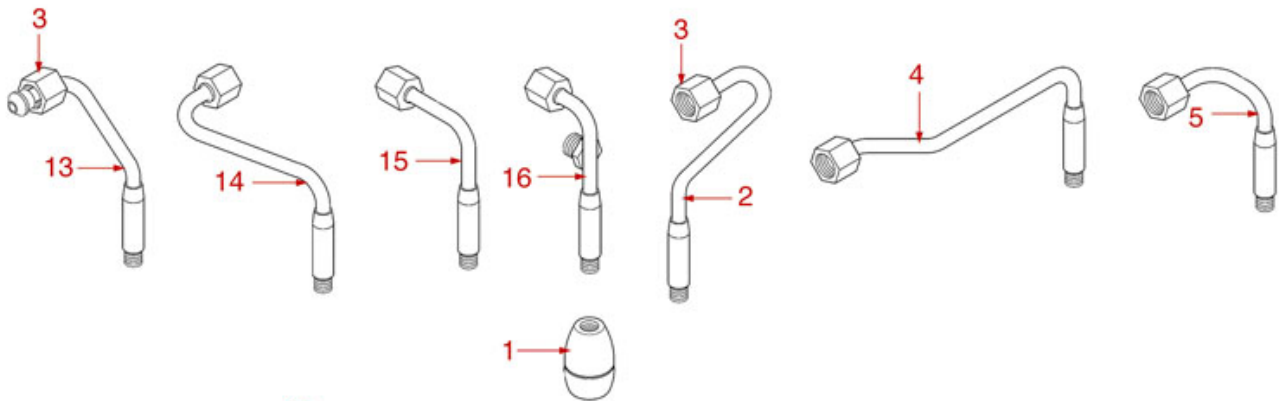

WATER/STEAM TAPS SPHERA

SPHERA

WEGA

Position	LF code no.	Description
1	1449097	STAINLESS STEEL WATER SPRINKLER M10
8	1186180	BURN PREVENTING RUBBERPIECE ø 10 mm
9	1449103	STAINLESS STEEL STEAM PIPE COMPL. ø 10mm
10	1186378	CONICAL TEFLON SEAL ø 14x7x6 mm
11	1250547	SPRING ø 11.5x16 mm
12	1186182	TEFLON FLAT GASKET ø 21x17x2 mm
17	1348451	STEAM TAP BODY
18	1348453	NUT M 26x1.5
19	1348025	BRASS NUT M3
20	1186316	EPDM FLAT GASKET ø 15x4x4 mm 60 SH
20	1186527	FLAT EPDM GASKET ø 15x4x4 mm 80 SH
21	1324056	TAP PISTON
23	1348077	WATER/STEAM TAP PIN ROD
24	1250223	STAINLESS STEEL CIRCLIP RA-6 UNI 7437
25	1186377	GASKET HOLDER
26	1186333	COPPER FLAT GASKET ø 26x20x2 mm
26	1186340	ASBESTOS FREE FLAT GASKET ø 26x20x2 mm
27	1349458	TAP FITTING
28	1186393	FLAT EPDM GASKET ø 12.5x8x9 mm
28	1786263	FLAT GASKET EPDM ø 12.5x8x9 mm
29	1348458	TAP NUT
30	1186376	WASHER ø 12x8x1 mm
31	1250547	SPRING ø 11.5x16 mm
32	1241091	WATER/STEAM TAP KNOB
33	1241093	STEAM SILK SCREEN PRINT. F. HANDLE
34	1241092	WATER SILK SCREEN PRINTING F. HANDLE
37	1349083	MIXER FITTING
38	1186619	COPPER FLAT GASKET ø 18x14x1.5 mm
39	1349111	FITTING ø 1/8"M 1/4"M
40	1120355	2-WAY SOLENOID VALVE PARKER 230V 50/60Hz
41	1160566	STAINLESS STEEL WATER FILTER ø 8 mm
42	1186771	COPPER FLAT GASKET ø 8,5x5x1 mm
43	1349079	L- FITTING ø 1/4"M 1/8"M
44	1349111	FITTING ø 1/8"M 1/4"M
45	1349081	L-FITTING ø 1/4"M 1/4"M
47	1349491	T-SHAPED FITTING ø 1/4"M-1/4"M-1/4"M