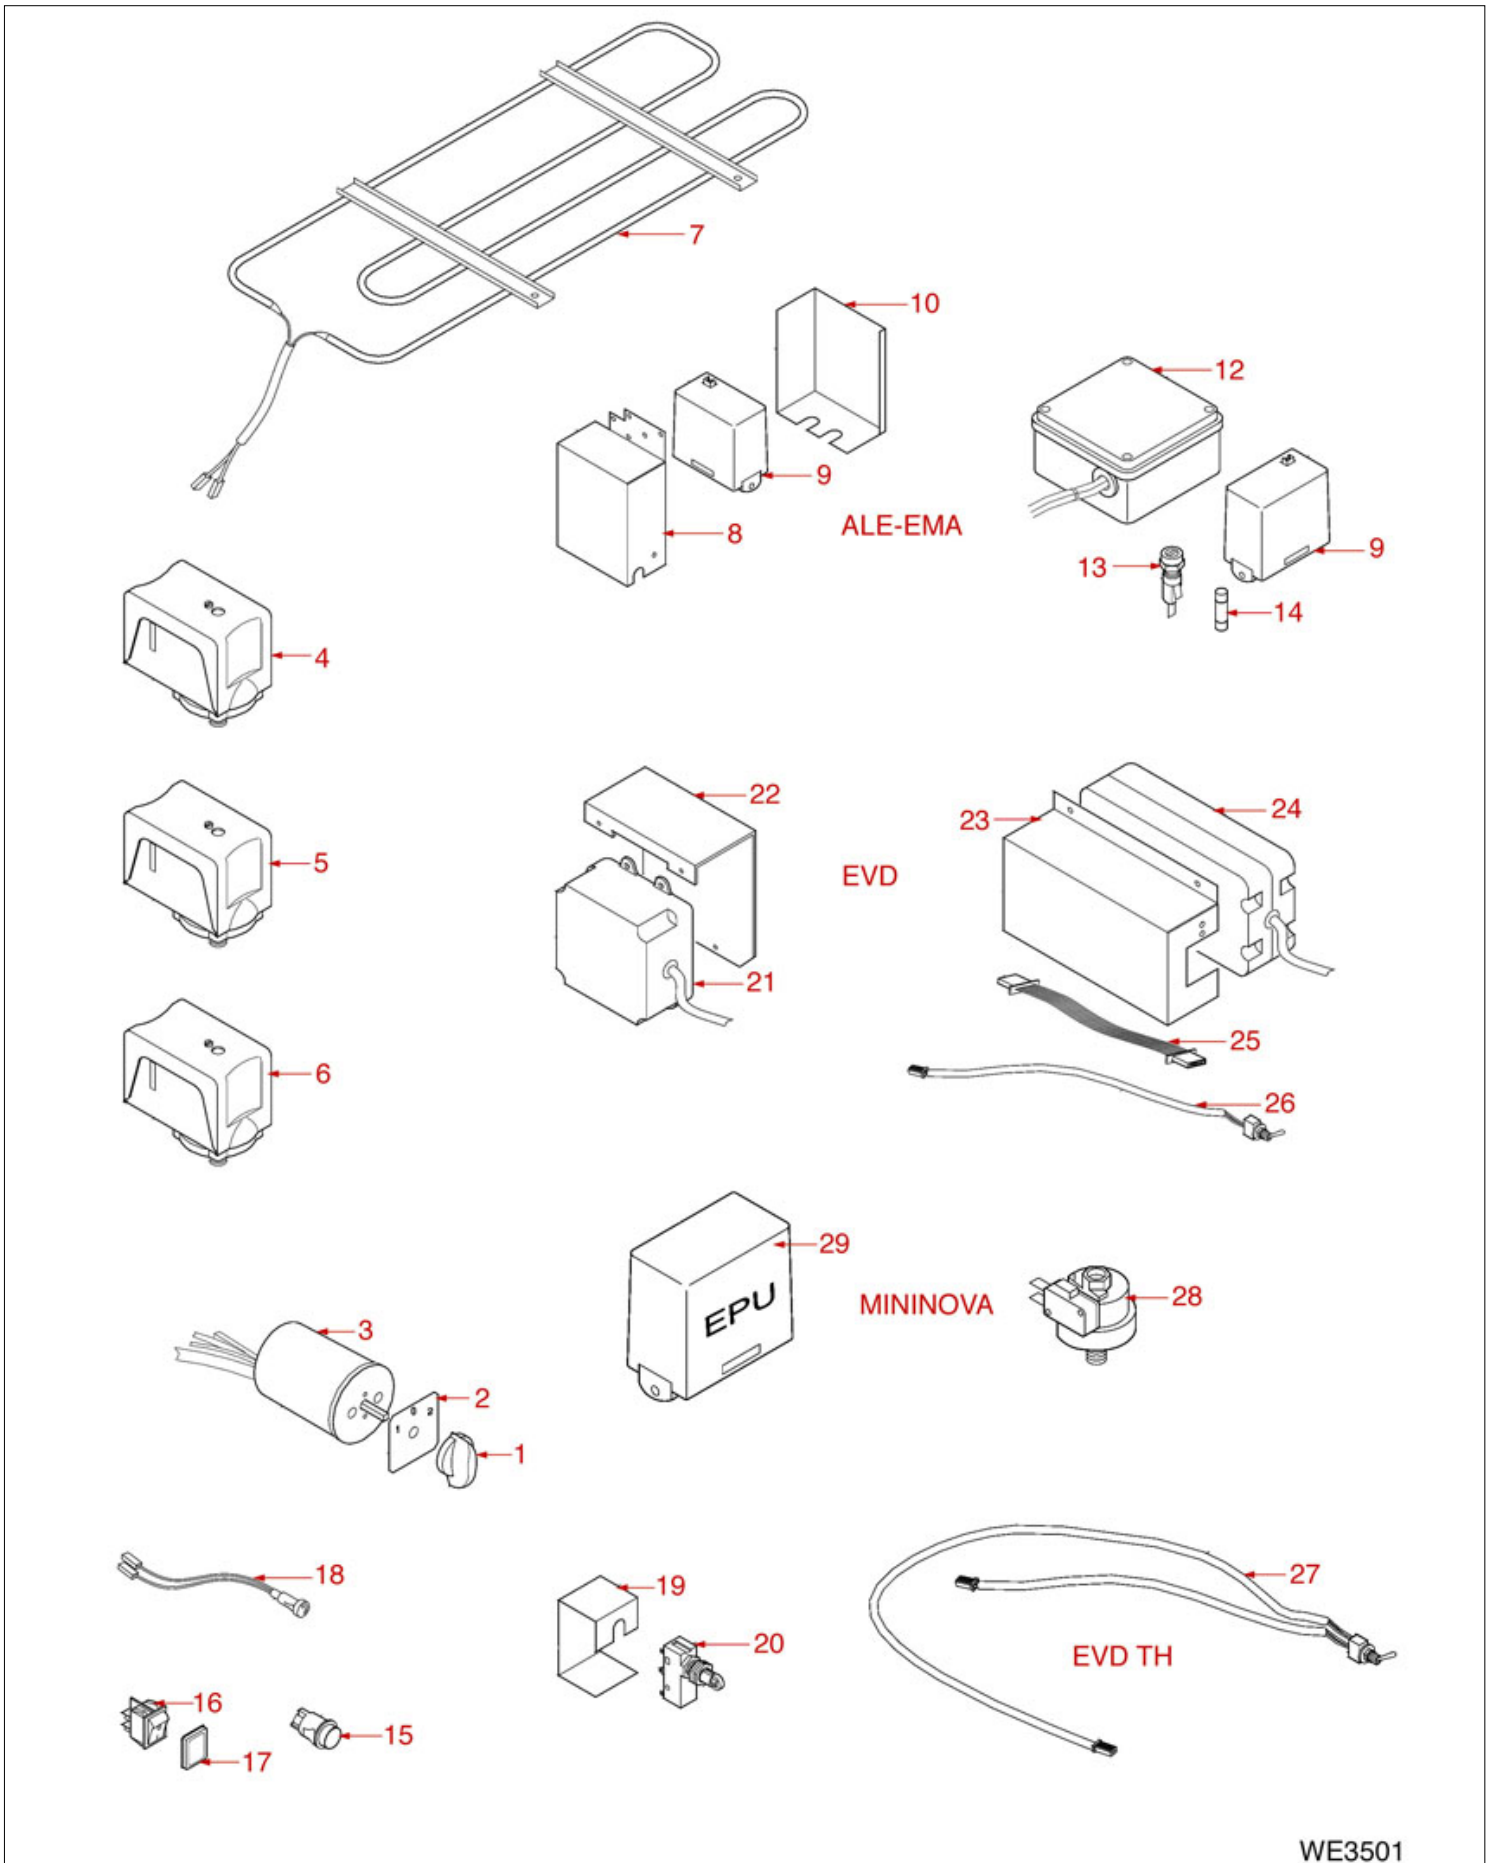

ELECTRICAL SYSTEM

WE3501

WEGA

Position	LF code no.	Description
1	1241010	SELECTOR SWITCH KNOB
3	1057542	SELECTOR SWITCH 0-2 POSITIONS 25A 690V
3	1057543	SELECTOR SWITCH 0-2 POSITIONS 32A 690V
4	1320531	PRESSURE SWITCH P302/6 3-POLES 30A
5	1320531	PRESSURE SWITCH P302/6 3-POLES 30A
6	1320541	PRESSURE SWITCH PARKER
9	1341311	LEVEL REGULATOR RL/1E/2C/F 230/240V
15	1319492	WHITE SINGLE-POLE PUSH-BUTTON 16A 250V
16	3319016	RED BIPOLAR SWITCH 16A 250V
16	3319019	RED BIPOLAR SWITCH 16A 250V
16	3319931	WHITE BIPOLAR SWITCH 16A 250V
17	3319501	SWITCH PROTECTION CAP
18	1221111	RED INDICATOR LAMP 220V
20	1240841	MICROSWITCH 15A 250V
21	1054010	DOSER CONTROL BOX 1-3 GROUPS 230V
24	1054012	DOSER CONTROL BOX 1-3 GROUPS 230V
24	1054300	DOSER CONTROL BOX 1-2-3 GROUPS 230V
28	1320546	PRESSURE SWITCH XP110 125 0.5-1.2 bar1/8
29	1054571	LEVEL REGULATOR RL01E/1S/4C/F 240V
29	1341312	DOSER CONTROL BOX 1 GROUP 230V