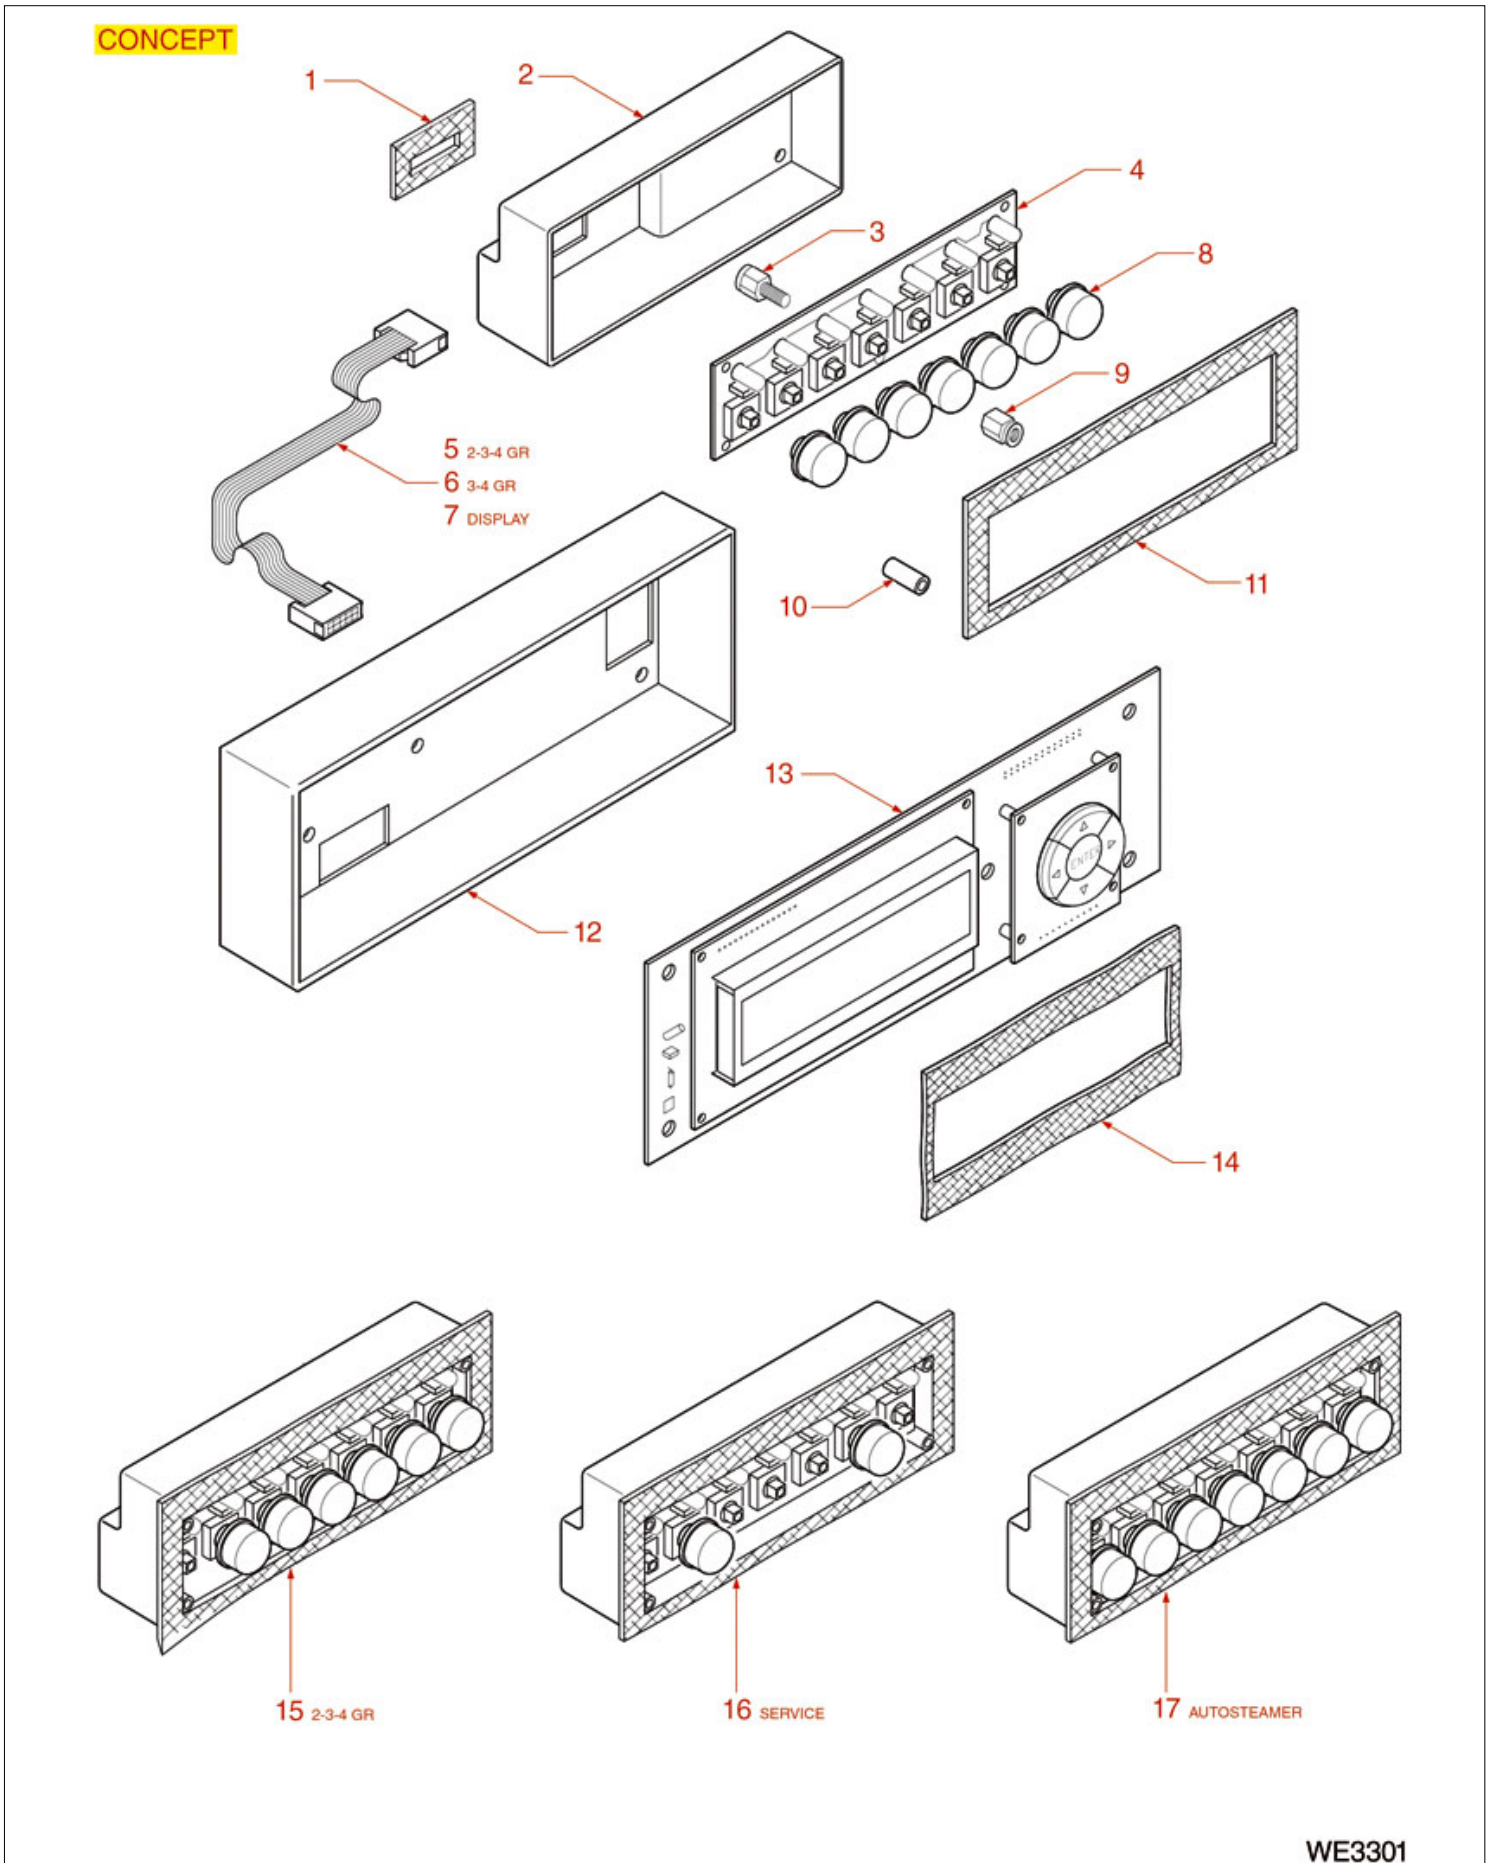

PUSH-BUTTONS CONCEPT

WEGA

Position	LF code no.	Description
4	1319504	7 BUTTONS PUSH-BUTTON PANEL
7	1050022	10 POLES FLAT CABLE 1350 mm
8	1319242	BUTTON F.PUSH-BUTTON PANEL
15	1319505	7 BUTTONS COMPLETE PUSH-BUTTON PANEL