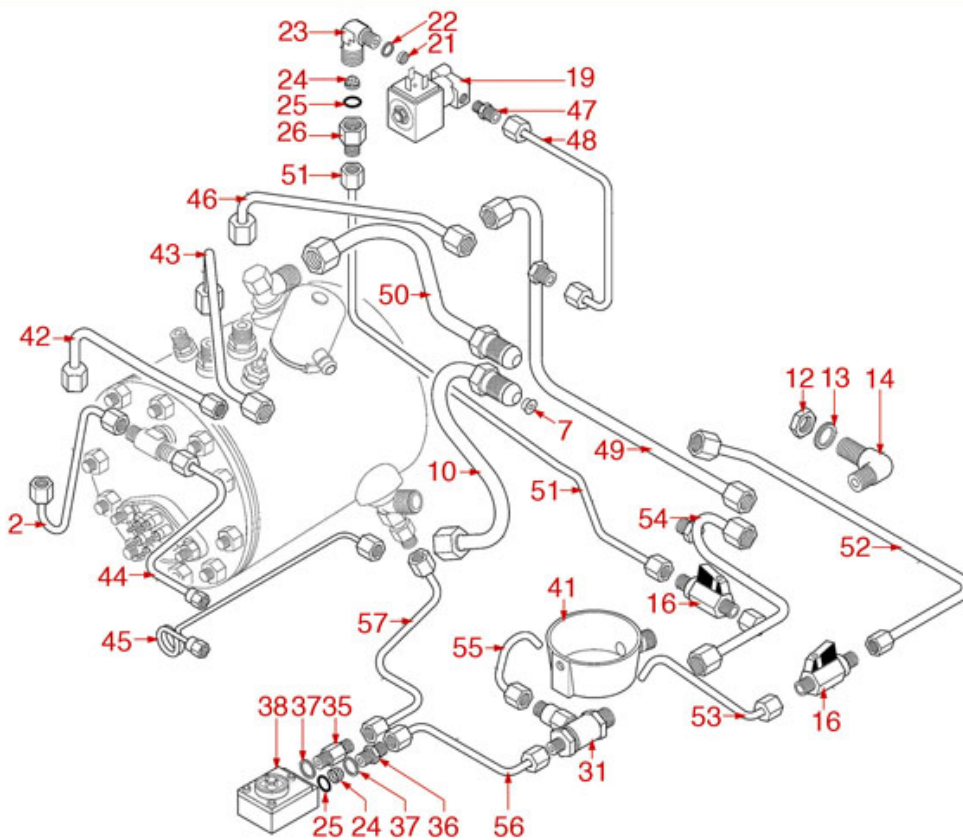

HYDRAULIC SYSTEM STANDARD 1-2-3-4 GR

2-3-4 GR

1 GR