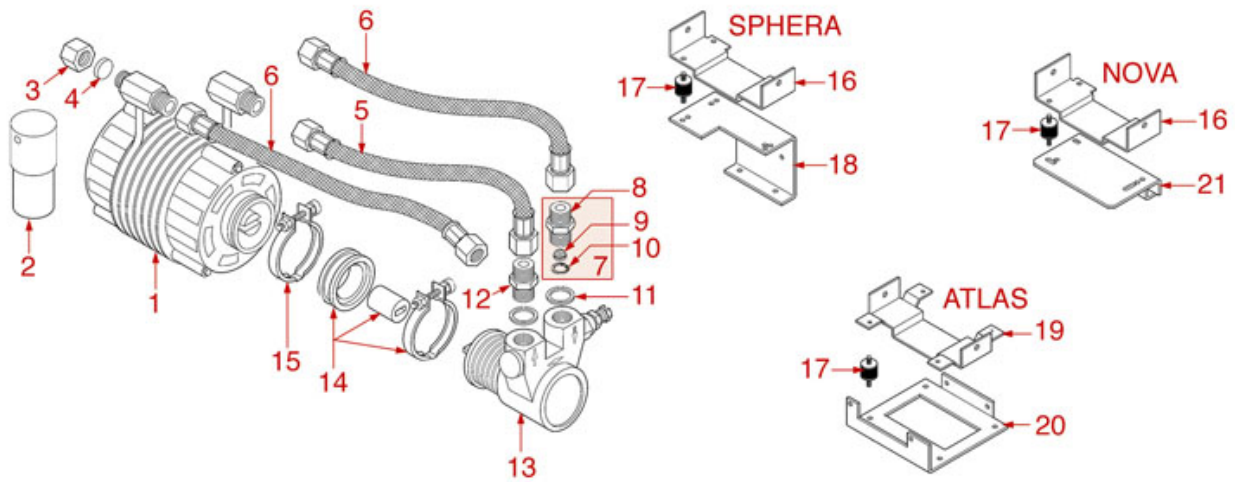

MOTORS AND PUMPS

STANDARD