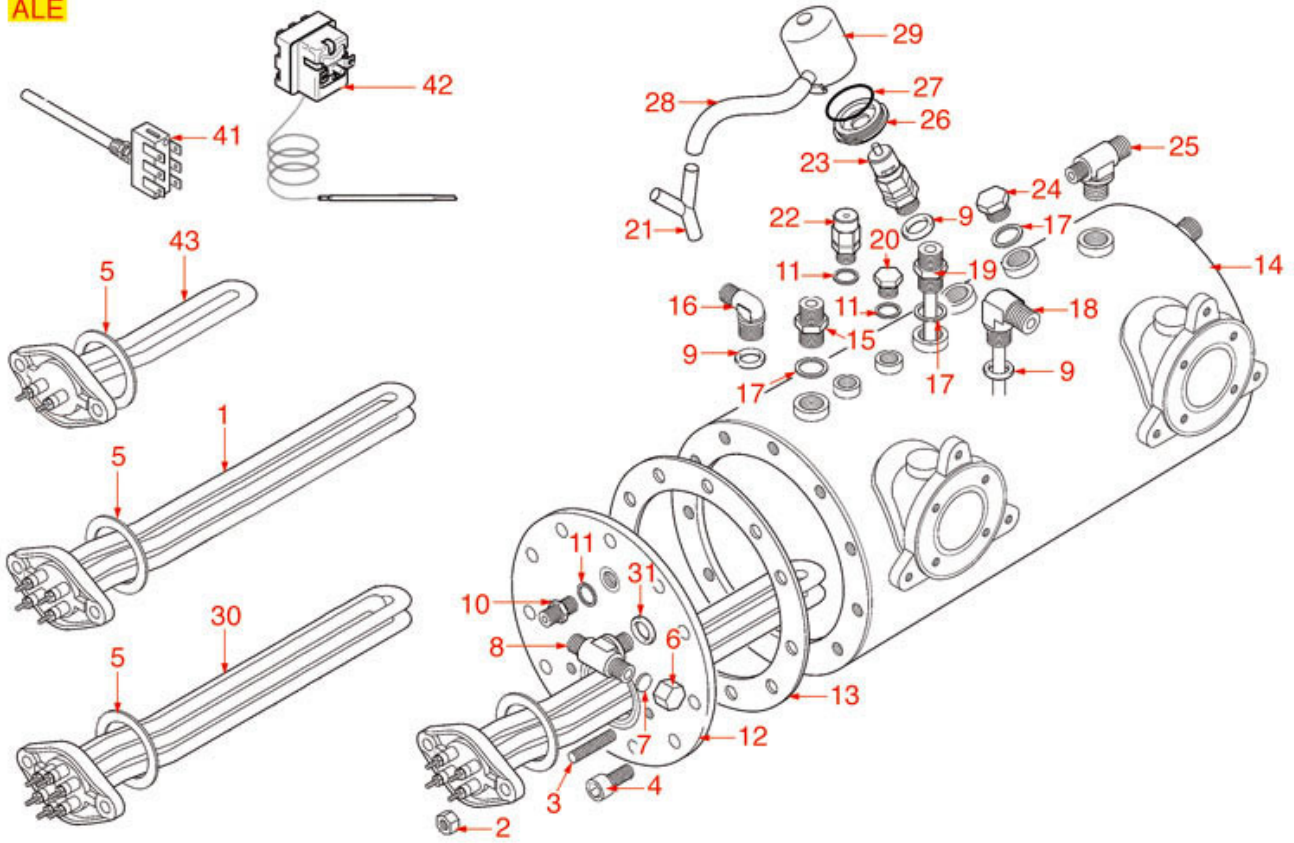

BOILER STANDARD ALE-EMA-EPU-EVD

ALE