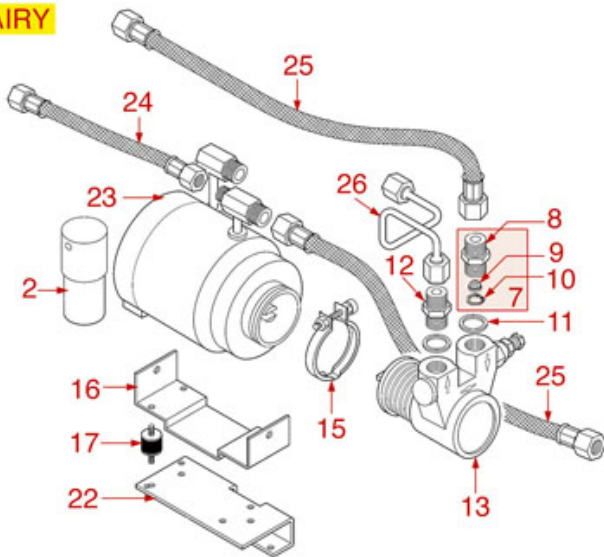

MOTORS AND PUMPS

STANDARD

AIRY

COMPATTA

JUNIOR-COMBINOVA

MININOVA