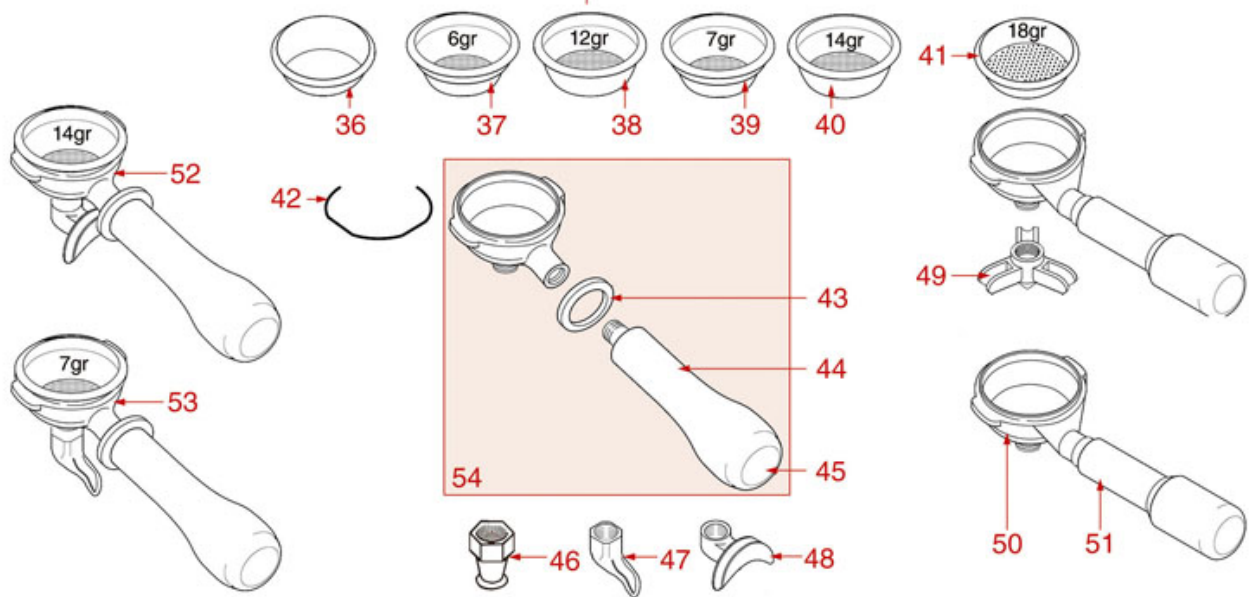

GROUP VENERE

VENERE

WEGA

Position	LF code no.	Description
1	1528011	SHOWER STAINLESS STEEL SCREW M5x20
2	1081006	SHOWER SCREEN ø 51.5 mm
2	1081007	SHOWER ø 51.5 mm
3	1086501	SHOWER HOLDER DIFFUSER
4	1186622	FILTER HOLDER GASKET ø 71x56x8 mm
4	1186678	FILTER HOLDER GASKET ø 72x56x8.5 mm
4	1786062	FILTER HOLDER GASKET ø 72x56x8 mm
5	1501300	BREW GROUP SPRAY NOZZLE ø 31.5 mm M18x2
7	1455034	S/S SCREW T.C.C.E.I M4x10 UNI 5931
8	1120330	3-WAY SOLENOID VALVE LUCIFER 240V 50Hz
8	1120335	3-WAY SOLENOID VALVE PARKER 230V 50/60Hz
9	1186612	O-RING 02025 VITON
10	1186415	FLAT PTFE GASKET
11	1439033	CAP ø 14 mm FOR BREW GROUP
12	1186414	O-RING 0119 EPDM
13	1439032	CAP ø 18 mm FOR BREW GROUP
14	1186190	O-RING 04187 VITON
15	1186451	COFFEE GROUP GASKET ø 88x40x2 mm
17	1449094	SUCTION PIPE M8
18	1349085	ELBOW FITTING ø 1/4"M-1/4"M
19	1500301	JET HOLDER FOR JET M5
20	1500300	NOZZLE M5x1 HOLE ø 0.7 mm
21	1186223	O-RING 02056 EPDM
23	1190051	PAPER SEAL ø 70x57x0.8 mm
24	1120334	3-WAY MECHANICAL COMPONENT LUCIFER
24	1120339	3-WAY MECHANICAL COMPONENT PARKER
25	1120332	COIL LUCIFER/PARKER 220/240V 9W 50Hz
25	3120032	COIL PARKER ZB09 9W 220/240V 50/60Hz
27	1186772	O-RING GASKET M 0250-40 NBR
28	3186287	O-RING 0123 EPDM
29	1027003	UPPER CHROMIUM-PLATED SLEEVE
30	1160517	WATER FILTER ø 8.5x22 mm
31	1439035	CAP ø 18 mm FOR BREW GROUP
33	1190003	RUBBER THICKNESS ø 70x57x1 mm EPDM
34	1187002	COFFEE GROUP GASKET ø 88x40x2 mm
35	1786058	COFFEE GROUP GASKET ø 88x40x2 mm
36	1160339	BLIND FILTER
37	1160050	1 CUP FILTER 6 gr
38	1160529	2-CUP FILTER 14 GRAMS
39	1160052	1 CUP FILTER 7 gr
40	1160053	2 CUPS FILTER 14 gr
41	1160345	2 CUPS FILTER 18 gr
42	1250101	FILTER BLOCKING SPRING ø 1,00 mm INOX
43	1186774	BURN PREVENTING RING FOR HANDLE
44	1241206	BLACK FILTER HOLDER HANDLE M12
45	1241469	CHROME PLATED CAP FOR FILTER HOLDER KNOB
46	1022503	STRAIGHT SINGLE SPOUT ø 3/8"
47	1022501	SINGLE SPOUT ø 3/8"
48	1022506	DOUBLE SPOUT ø 3/8"
49	1022551	TRIPLE SPOUT ø 3/8"
50	1165022	FILTER HOLDER COFFEE MACHINES
51	1241501	FILTER HOLDER HANDLE M12
54	1165081	FILTER HOLDER ASSY WEGA