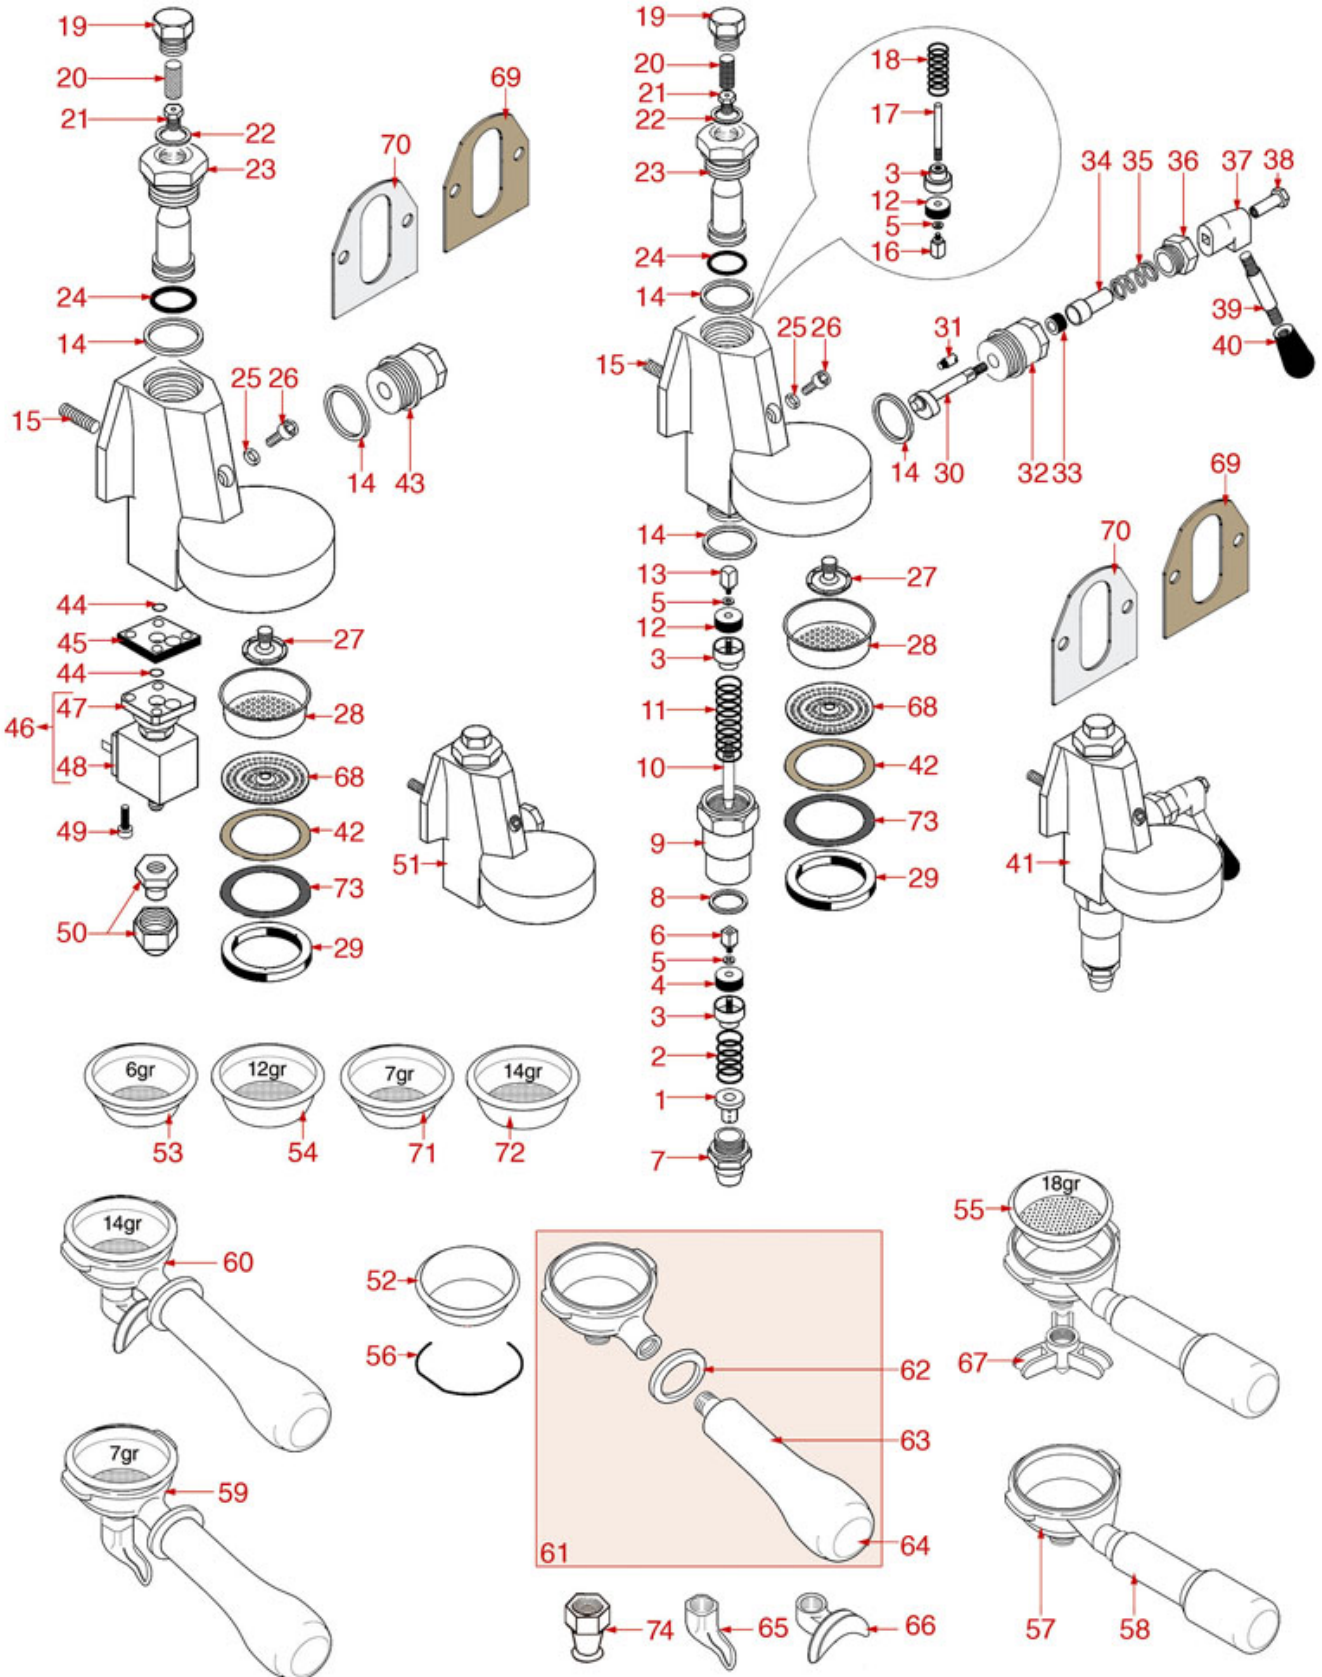

GROUP EMA EPU EVD

AIRY-ANTARES-ATLAS-COLOSSEUM-COMBINOVA-ESPRESSA-EURO 2000-FORMULA MILANO JUNIOR-MININOVA-NOVA-NOVECENTO-ORION ECO-POLARIS-SPHERA-SYNTESIS-VELA

WEGA

Pos.	LF code no.	Description	Pos.	LF code no.	Description
1	1390501	DRAIN JET SWIRL	63	1241206	BLACK FILTER HOLDER HANDLE M12
2	1250515	SPRING $\varnothing$ 14x33 mm	64	1241469	CHROME PLATED CAP FOR FILTER HOLDER KN
3	1186309	GASKET HOLDER BUSHING	65	1022501	SINGLE SPOUT $\varnothing$ 3/8"
4	1186311	NBR FLAT GASKET $\varnothing$ 13x4x4 mm	66	1022506	DOUBLE SPOUT $\varnothing$ 3/8"
4	1186822	VITON FLAT GASKET $\varnothing$ 13x4x4 mm	68	1081006	SHOWER SCREEN $\varnothing$ 51.5 mm
5	1186330	BRASS WASHER $\varnothing$ 6x3x0.5 mm	68	1081007	SHOWER $\varnothing$ 51.5 mm
6	1324115	SQUARE PIN 5 mm HEIGHT 6 mm M6	69	1186384	COFFEE GROUP GASKET 80x70x2 mm
7	1439006	DRAIN CHROMIUM-PLATED FITTING	70	1186508	COFFEE GROUP GASKET 77x73x2 mm
8	1186117	TEFLON FLAT GASKET $\varnothing$ 26x21x2 mm	71	1160052	1 CUP FILTER 7 gr
9	1027002	OUTLET CHROMIUM-PLATED SLEEVE	72	1160053	2 CUPS FILTER 14 gr
10	1324094	TRIANGULAR INFUSION PIN	73	1190002	RUBBER SEAL $\varnothing$ 73x59x1 mm EPDM
11	1250537	SPRING $\varnothing$ 14x45 mm	74	1022503	STRAIGHT SINGLE SPOUT $\varnothing$ 3/8"
12	1186311	NBR FLAT GASKET $\varnothing$ 13x4x4 mm			
12	1186822	VITON FLAT GASKET $\varnothing$ 13x4x4 mm			
13	1324001	SQUARE PIN 11.1 mm 6x6 mm M3			
14	1186307	TEFLON FLAT GASKET $\varnothing$ 36x30x2 mm			
15	1184009	STAINLESS STEEL M8x25 mm STUD			
16	1324033	SQUARE PIN 12.1 mm 6x6 mm M3			
17	1324013	DELIVERY VALVE PIN			
18	1250536	SPRING $\varnothing$ 13x42 mm			
19	1439001	CAP $\varnothing$ 16 mm FOR BREW GROUP			
20	1160517	WATER FILTER $\varnothing$ 8.5x22 mm			
21	1501005	NOZZLE M6x1 HOLE $\varnothing$ 0,7 mm			
22	1186326	TEFLON FLAT GASKET $\varnothing$ 22x16x2 mm			
23	1027016	UPPER CHROMIUM-PLATED SLEEVE			
24	1186766	O-RING 04075 VITON			
25	1186768	ROUND COPPER GASKET $\varnothing$ 10x6.4x2 mm			
26	1184804	STAINLESS STEEL SCREW M6x8			
27	1501007	BREW GROUP SPRAY NOZZLE $\varnothing$ 30 mm M10x1			
27	1501561	GROUP SPRAY NOZZLE $\varnothing$ 30 mm M10x1			
28	1081016	SHOWER SCREEN $\varnothing$ 60 mm			
28	1081116	SHOWER SCREEN $\varnothing$ 60 mm			
28	1081516	SHOWER $\varnothing$ 60 mm			
29	1186894	FILTER HOLDER GASKET $\varnothing$ 73x57x8 mm			
29	1186895	FILTER HOLDER GASKET $\varnothing$ 73x57x8.5 mm			
30	1324048	CAM ROD FOR COFFEE GROUP			
31	1528053	BLOCKING CAM S/STEEL SCREW M6			
32	1349022	CAMS CHROMIUM-PLATED FITTING			
33	1186312	EPDM FLAT GASKET $\varnothing$ 15.5x7.5x4 mm			
34	1186313	CAM GUIDE BUSHING			
35	1250538	SPRING $\varnothing$ 15x26 mm			
36	1439533	STUFFING GLAND CHROME-PLATED FITTING			
37	1191023	CHROMIUM-PLATED CAM			
39	1324025	UNIT OPERATING ROD			
40	1241401	KNOB M8x1			
42	1190001	PAPER SEAL $\varnothing$ 73x59x0.8 mm			
43	1439011	CHROMIUM-PLATED SIDE CAP			
44	1186611	O-RING 02025 RED SILICONE			
44	1186612	O-RING 02025 VITON			
45	1186415	FLAT PTFE GASKET			
46	1120330	3-WAY SOLENOID VALVE LUCIFER 240V 50Hz			
46	1120335	3-WAY SOLENOID VALVE PARKER 230V 50/60Hz			
47	1120334	3-WAY MECHANICAL COMPONENT LUCIFER			
47	1120339	3-WAY MECHANICAL COMPONENT PARKER			
48	1120332	COIL LUCIFER/PARKER 220/240V 9W 50Hz			
48	3120032	COIL PARKER ZB09 9W 220/240V 50/60Hz			
49	1455034	S/S SCREW T.C.C.E.I M4x10 UNI 5931			
52	1160339	BLIND FILTER			
53	1160050	1 CUP FILTER 6 gr			
54	1160529	2-CUP FILTER 14 GRAMS			
55	1160345	2 CUPS FILTER 18 gr			
56	1250101	FILTER BLOCKING SPRING $\varnothing$ 1,00 mm INOX			
57	1165022	FILTER HOLDER COFFEE MACHINES			
58	1241501	FILTER HOLDER HANDLE M12			
61	1165081	FILTER HOLDER ASSY WEGA			
62	1186774	BURN PREVENTING RING FOR HANDLE