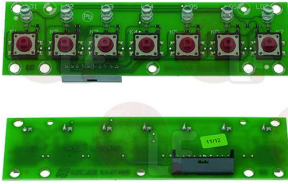

WEGA WY83180011R

1319504 7 BUTTONS PUSH-BUTTON PANEL
for Coffee machine (ASTORIA CMA) GLORIA
for Coffee machine (WEGA) CONCEPT

WEGA WY18371079

Terminals

1455033 CONNECTOR FEMALE SMALL
for volumetric flowmeter
for Coffee machine (AZKOYEN) AZ04 - BRAVO - VIENNA
for Coffee machine (BEZZERA) ELLISSE
for Coffee machine (CIMBALI) M15 - M20 - M27 - M30
for Coffee machine (EXPOBAR) EXPRESSO
MINICOMPACT - MONROC - OFFICE
for Coffee machine (FAEMA) COMPACT - DUEA - ELITE
EXPRESS - E92