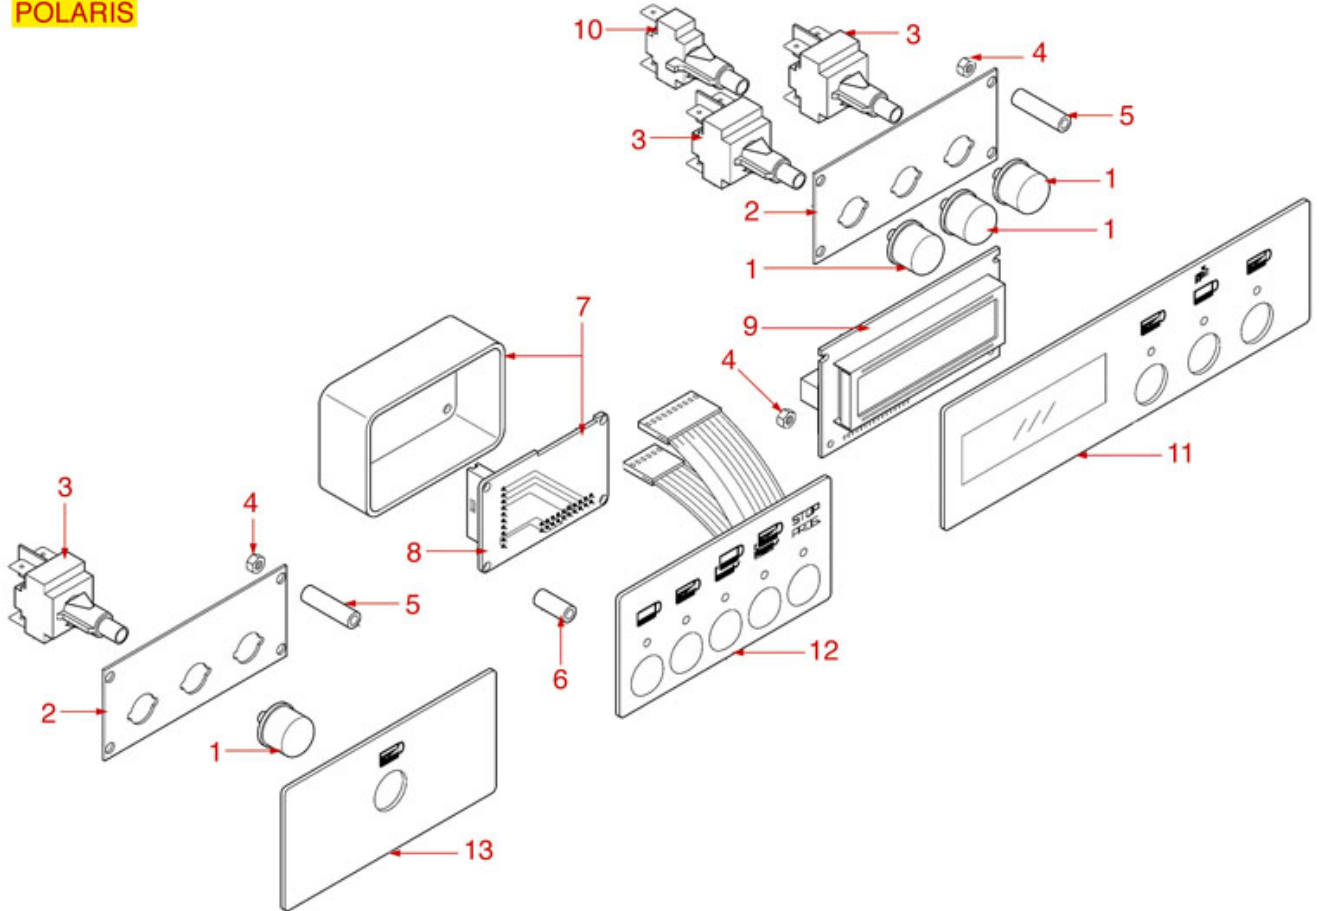

PUSH-BUTTON PANELS

POLARIS