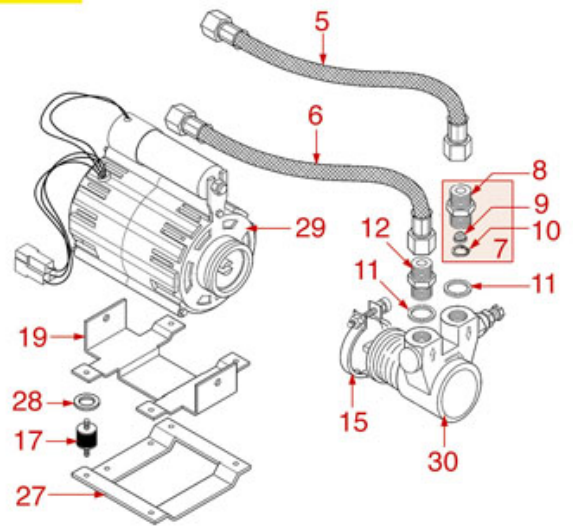

MOTORS AND PUMPS

STANDARD

AIRY

COMPATTA

JUNIOR-COMBINOVA

MININOVA

WEGA

Position	LF code no.	Description
1	1240606	RPM CLAMP MOTOR 310W
1	1240607	RPM MOTOR WITH CLAMP CONNECTION 330W 230
2	3068016	CAPACITOR μ F 10 450V 50/60Hz
3	1439021	CAP \varnothing 1/4"F HEIGHT 14 mm NUT 16 mm
5	1449710	FLEX HOSE \varnothing 3/8" Fp x Fc L.30 cm
6	1449711	FLEX HOSE \varnothing 3/8" Fp x Fc L.50 cm
7	1349082	BRASS FITTING \varnothing 3/8"M 3/8"M WITH FILTER
8	1349202	FITTING 3/8M-3/8M
9	1160400	WATER FILTER \varnothing 11 mm
10	1002004	STAINLESS STEEL CIRCLIP J-9 UNI 7437
11	1186620	COPPER FLAT GASKET \varnothing 22x17x1.5 mm
12	1349103	FITTING \varnothing 3/8"M-3/8"M
13	1330012	ROTARY VANE PUMP PROCON \varnothing 3/8" NPT
13	1330026	ROTARY VANE PUMP ROTOFLOW \varnothing 3/8" GAS
14	1191006	MOTOR COUPLING KIT
15	1168011	STAINLESS STEEL CLAMP FOR FLANGE PUMP
17	1313002	ANTIVIBRATION SUPPORT \varnothing 15 mm M4
23	1240607	RPM MOTOR WITH CLAMP CONNECTION 330W 230
23	1240608	MOTOR ZECCHIN 120V 60Hz
25	1449711	FLEX HOSE \varnothing 3/8" Fp x Fc L.50 cm
29	1240610	RPM MOTOR WITH CLAMP CONNECTION 120W 230
30	1330001	ROTARY VANE PUMP ROTOFLOW \varnothing 3/8" NPT
31	1449709	FLEX HOSE \varnothing 1/8" Fp x Fp Length 60 cm
32	1186042	ASBESTOS FREE FLAT GASKET \varnothing 9x5x1 mm
33	1349131	FITTING \varnothing 1/8"M-3/8"F
35	1349086	T SHAPED BRASS FITTING \varnothing 3/8"-3/8"-1/4"
36	1186186	ROUND COPPER GASKET \varnothing 23x17x3 mm
38	1330021	ROTARY VANE PUMP ROTOFLOW \varnothing 3/8" GAS
40	1348035	NUT 1/8"
43	1186042	ASBESTOS FREE FLAT GASKET \varnothing 9x5x1 mm
44	1449725	FLEX HOSE \varnothing 3/8" Fc x Fc Length 150 cm
45	1449708	FLEX HOSE \varnothing 1/8" Fp x Fp Length 30 cm