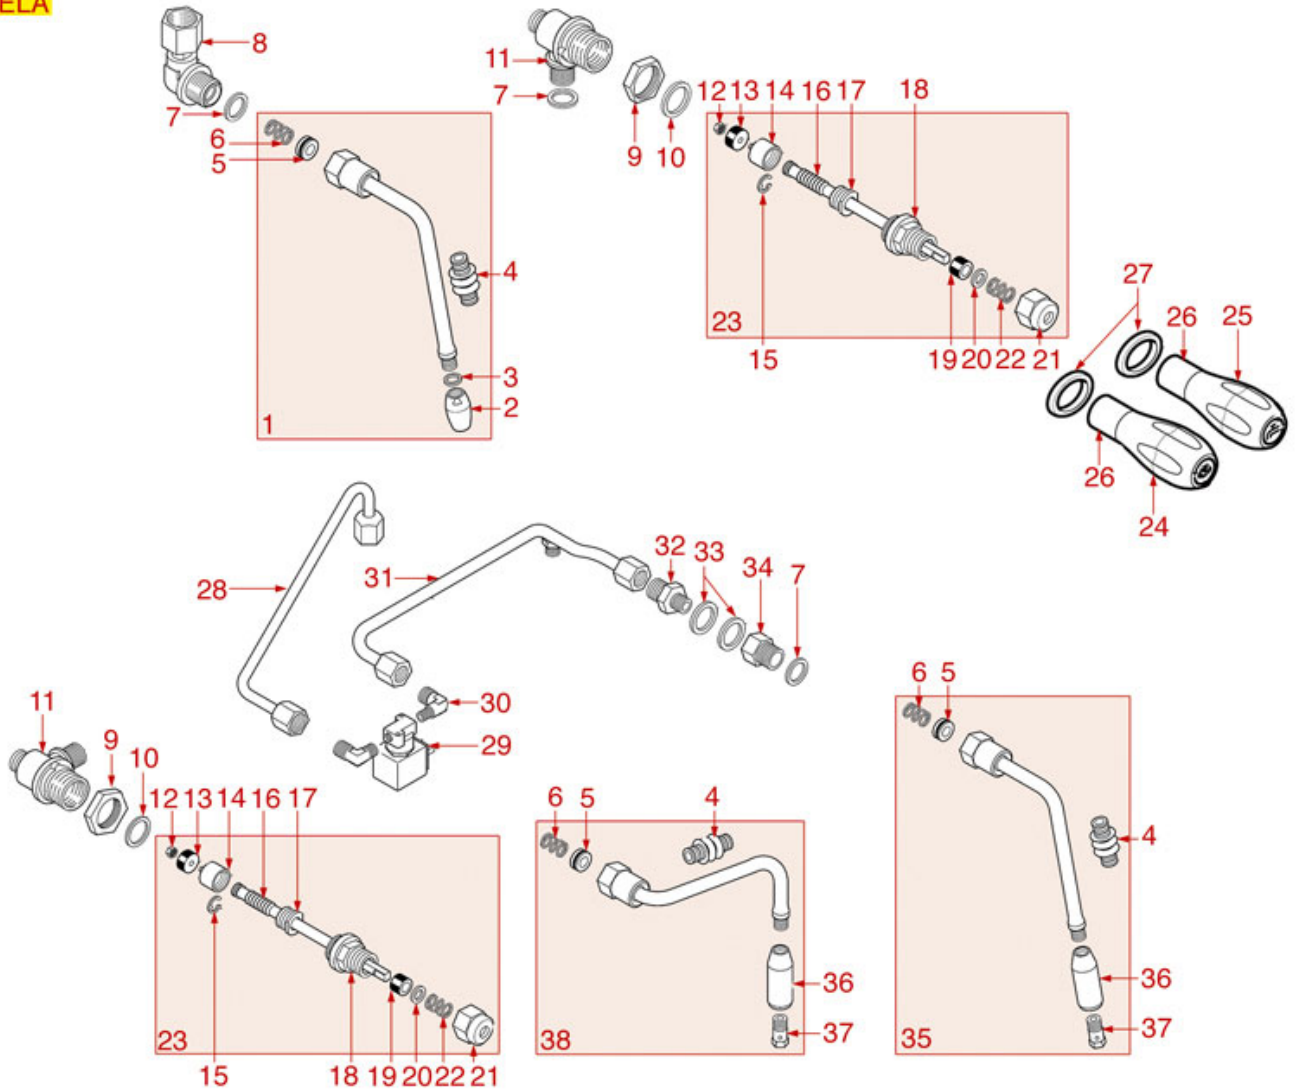

WATER/STEAM TAPS VELA-VENERE

VELA