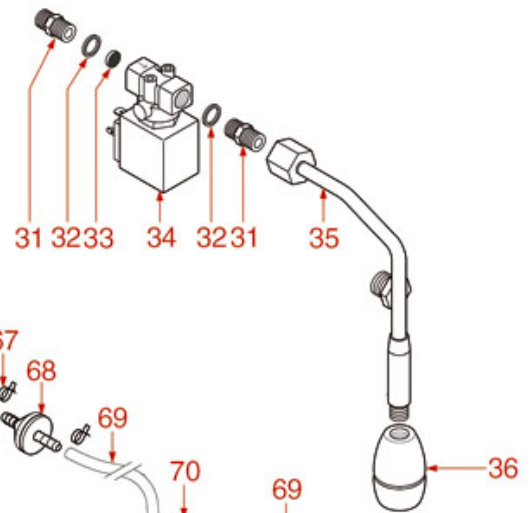

WATER/STEAM TAPS CONCEPT

CONCEPT

WEGA

Position	LF code no.	Description
4	1186180	BURN PREVENTING RUBBERPIECE $\varnothing$ 10 mm
5	1186378	CONICAL TEFLON SEAL $\varnothing$ 14x7x6 mm
6	1786218	CONICAL TEFLON SEAL $\varnothing$ 14.5x11.5x3 mm
7	1250547	SPRING $\varnothing$ 11.5x16 mm
8	1186182	TEFLON FLAT GASKET $\varnothing$ 21x17x2 mm
23	1186619	COPPER FLAT GASKET $\varnothing$ 18x14x1.5 mm
25	1186327	O-RING 03081 EPDM
31	1349102	FITTING $\varnothing$ 1/4"M-1/4"M
32	1186619	COPPER FLAT GASKET $\varnothing$ 18x14x1.5 mm
33	1160516	WATER FILTER $\varnothing$ 11 mm
34	1120240	2-WAY SOLENOID VALVE SIRAI 230V 50Hz
36	1449097	STAINLESS STEEL WATER SPRINKLER M10
38	1349102	FITTING $\varnothing$ 1/4"M-1/4"M
39	1186619	COPPER FLAT GASKET $\varnothing$ 18x14x1.5 mm
40	1120239	3-WAY SOLENOID VALVE SIRAI 230V 50Hz
41	1349081	L-FITTING $\varnothing$ 1/4"M 1/4"M
43	1349112	FITTING $\varnothing$ 1/4"M-3/8"M
47	1449282	SILICONE HOSE $\varnothing$ 5x8 SHORE 60 - 100 m
47	1449682	SILICONE HOSE $\varnothing$ 5x8 SHORE 60 - 10 m
57	1186182	TEFLON FLAT GASKET $\varnothing$ 21x17x2 mm
58	1250547	SPRING $\varnothing$ 11.5x16 mm
59	1786218	CONICAL TEFLON SEAL $\varnothing$ 14.5x11.5x3 mm
60	1186378	CONICAL TEFLON SEAL $\varnothing$ 14x7x6 mm
61	1186334	WASHER
67	3449402	DOUBLE-WIRE CLAMP 7.8-8.3 - 100 PCS
70	3449404	DOUBLE-WIRE CLAMP 8.8-9.3 - 100 PCS
73	1313002	ANTIVIBRATION SUPPORT $\varnothing$ 15 mm M4