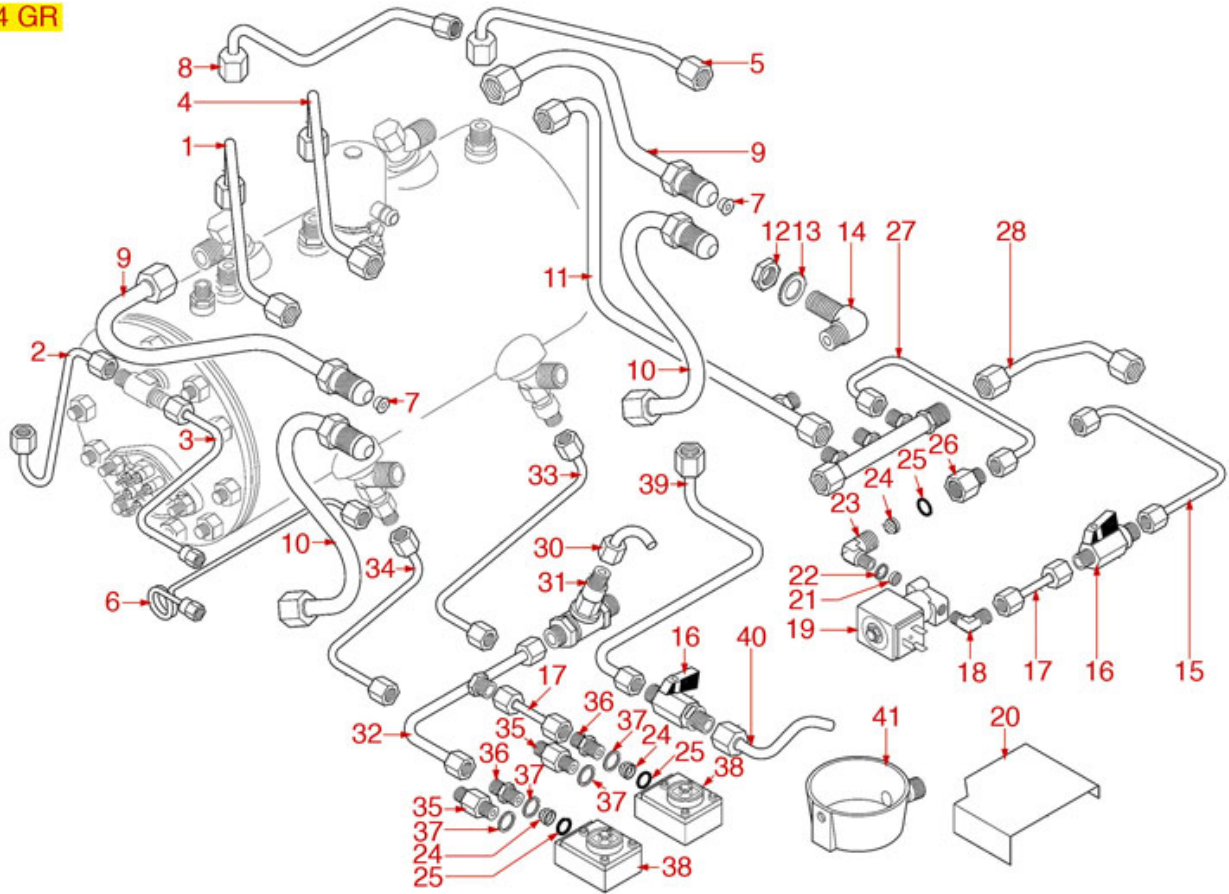

HYDRAULIC SYSTEM STANDARD 1-2-3-4 GR

2-3-4 GR

1 GR