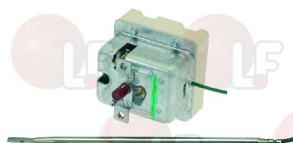

WEGA WY20314

1444509 THREE-PHASE THERMOSTAT 169°C

with manual reset
covered capillary 900 mm
bulb $\varnothing$ 4x128 mm
for Coffee machine (ASTORIA CMA) PLUS4YOU
for Coffee machine (CIMBALI) M20 - M21 - M27 - M28
M29 - M30 - M31 - M32 - M39 - M39GT
for Coffee machine (WEGA) CONCEPT