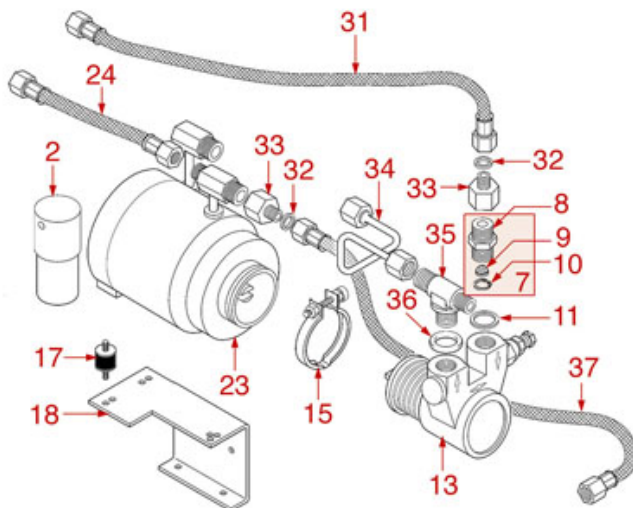

MOTORS AND PUMPS

STANDARD

AIRY

COMPATTA

JUNIOR-COMBINOVA

MININOVA

WEGA

Position	LF code no.	Description
1	1240606	RPM CLAMP MOTOR 310W
1	1240607	RPM MOTOR WITH CLAMP CONNECTION 330W 230
2	3068016	CAPACITOR μ F 10 450V 50/60Hz
3	1439021	CAP \varnothing 1/4"F HEIGHT 14 mm NUT 16 mm
5	1449710	FLEX HOSE \varnothing 3/8" Fp x Fc L.30 cm
6	1449711	FLEX HOSE \varnothing 3/8" Fp x Fc L.50 cm
7	1349082	BRASS FITTING \varnothing 3/8"M 3/8"M WITH FILTER
8	1349202	FITTING 3/8M-3/8M
9	1160400	WATER FILTER \varnothing 11 mm
10	1002004	STAINLESS STEEL CIRCLIP J-9 UNI 7437
11	1186620	COPPER FLAT GASKET \varnothing 22x17x1.5 mm
12	1349103	FITTING \varnothing 3/8"M-3/8"M
13	1330012	ROTARY VANE PUMP PROCON \varnothing 3/8" NPT
13	1330026	ROTARY VANE PUMP ROTOFLOW \varnothing 3/8" GAS
14	1191006	MOTOR COUPLING KIT
15	1168011	STAINLESS STEEL CLAMP FOR FLANGE PUMP
17	1313002	ANTIVIBRATION SUPPORT \varnothing 15 mm M4
23	1240607	RPM MOTOR WITH CLAMP CONNECTION 330W 230
23	1240608	MOTOR ZECCHIN 120V 60Hz
25	1449711	FLEX HOSE \varnothing 3/8" Fp x Fc L.50 cm
29	1240610	RPM MOTOR WITH CLAMP CONNECTION 120W 230
30	1330001	ROTARY VANE PUMP ROTOFLOW \varnothing 3/8" NPT
31	1449709	FLEX HOSE \varnothing 1/8" Fp x Fp Length 60 cm
32	1186042	ASBESTOS FREE FLAT GASKET \varnothing 9x5x1 mm
33	1349131	FITTING \varnothing 1/8"M-3/8"F
35	1349086	T SHAPED BRASS FITTING \varnothing 3/8"-3/8"-1/4"
36	1186186	ROUND COPPER GASKET \varnothing 23x17x3 mm
38	1330021	ROTARY VANE PUMP ROTOFLOW \varnothing 3/8" GAS
40	1348035	NUT 1/8"
43	1186042	ASBESTOS FREE FLAT GASKET \varnothing 9x5x1 mm
44	1449725	FLEX HOSE \varnothing 3/8" Fc x Fc Length 150 cm
45	1449708	FLEX HOSE \varnothing 1/8" Fp x Fp Length 30 cm