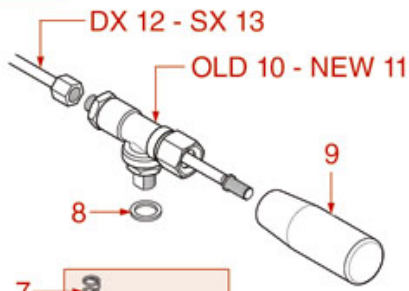

WATER/STEAM TAPS CONCEPT

CONCEPT

WEGA

Position	LF code no.	Description
4	1186180	BURN PREVENTING RUBBERPIECE $\varnothing$ 10 mm
5	1186378	CONICAL TEFLON SEAL $\varnothing$ 14x7x6 mm
6	1786218	CONICAL TEFLON SEAL $\varnothing$ 14.5x11.5x3 mm
7	1250547	SPRING $\varnothing$ 11.5x16 mm
8	1186182	TEFLON FLAT GASKET $\varnothing$ 21x17x2 mm
23	1186619	COPPER FLAT GASKET $\varnothing$ 18x14x1.5 mm
25	1186327	O-RING 03081 EPDM
31	1349102	FITTING $\varnothing$ 1/4"M-1/4"M
32	1186619	COPPER FLAT GASKET $\varnothing$ 18x14x1.5 mm
33	1160516	WATER FILTER $\varnothing$ 11 mm
34	1120240	2-WAY SOLENOID VALVE SIRAI 230V 50Hz
36	1449097	STAINLESS STEEL WATER SPRINKLER M10
38	1349102	FITTING $\varnothing$ 1/4"M-1/4"M
39	1186619	COPPER FLAT GASKET $\varnothing$ 18x14x1.5 mm
40	1120239	3-WAY SOLENOID VALVE SIRAI 230V 50Hz
41	1349081	L-FITTING $\varnothing$ 1/4"M 1/4"M
43	1349112	FITTING $\varnothing$ 1/4"M-3/8"M
47	1449282	SILICONE HOSE $\varnothing$ 5x8 SHORE 60 - 100 m
47	1449682	SILICONE HOSE $\varnothing$ 5x8 SHORE 60 - 10 m
57	1186182	TEFLON FLAT GASKET $\varnothing$ 21x17x2 mm
58	1250547	SPRING $\varnothing$ 11.5x16 mm
59	1786218	CONICAL TEFLON SEAL $\varnothing$ 14.5x11.5x3 mm
60	1186378	CONICAL TEFLON SEAL $\varnothing$ 14x7x6 mm
61	1186334	WASHER
67	3449402	DOUBLE-WIRE CLAMP 7.8-8.3 - 100 PCS
70	3449404	DOUBLE-WIRE CLAMP 8.8-9.3 - 100 PCS
73	1313002	ANTIVIBRATION SUPPORT $\varnothing$ 15 mm M4