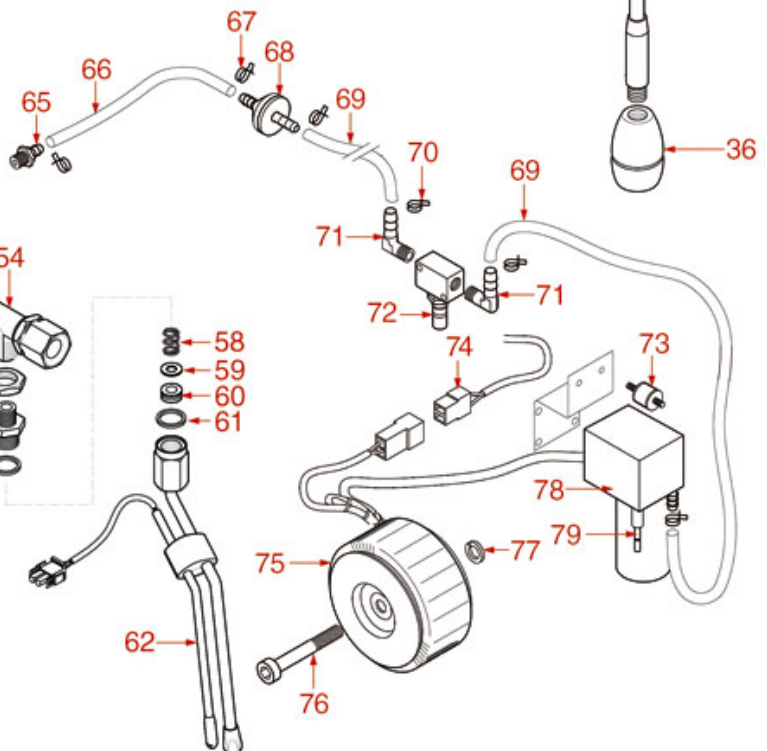

WATER/STEAM TAPS CONCEPT

CONCEPT

WEGA

Position	LF code no.	Description
4	1186180	BURN PREVENTING RUBBERPIECE \varnothing 10 mm
5	1186378	CONICAL TEFLON SEAL \varnothing 14x7x6 mm
6	1786218	CONICAL TEFLON SEAL \varnothing 14.5x11.5x3 mm
7	1250547	SPRING \varnothing 11.5x16 mm
8	1186182	TEFLON FLAT GASKET \varnothing 21x17x2 mm
23	1186619	COPPER FLAT GASKET \varnothing 18x14x1.5 mm
25	1186327	O-RING 03081 EPDM
31	1349102	FITTING \varnothing 1/4"M-1/4"M
32	1186619	COPPER FLAT GASKET \varnothing 18x14x1.5 mm
33	1160516	WATER FILTER \varnothing 11 mm
34	1120240	2-WAY SOLENOID VALVE SIRAI 230V 50Hz
36	1449097	STAINLESS STEEL WATER SPRINKLER M10
38	1349102	FITTING \varnothing 1/4"M-1/4"M
39	1186619	COPPER FLAT GASKET \varnothing 18x14x1.5 mm
40	1120239	3-WAY SOLENOID VALVE SIRAI 230V 50Hz
41	1349081	L-FITTING \varnothing 1/4"M 1/4"M
43	1349112	FITTING \varnothing 1/4"M-3/8"M
47	1449282	SILICONE HOSE \varnothing 5x8 SHORE 60 - 100 m
47	1449682	SILICONE HOSE \varnothing 5x8 SHORE 60 - 10 m
57	1186182	TEFLON FLAT GASKET \varnothing 21x17x2 mm
58	1250547	SPRING \varnothing 11.5x16 mm
59	1786218	CONICAL TEFLON SEAL \varnothing 14.5x11.5x3 mm
60	1186378	CONICAL TEFLON SEAL \varnothing 14x7x6 mm
61	1186334	WASHER
67	3449402	DOUBLE-WIRE CLAMP 7.8-8.3 - 100 PCS
70	3449404	DOUBLE-WIRE CLAMP 8.8-9.3 - 100 PCS
73	1313002	ANTIVIBRATION SUPPORT \varnothing 15 mm M4