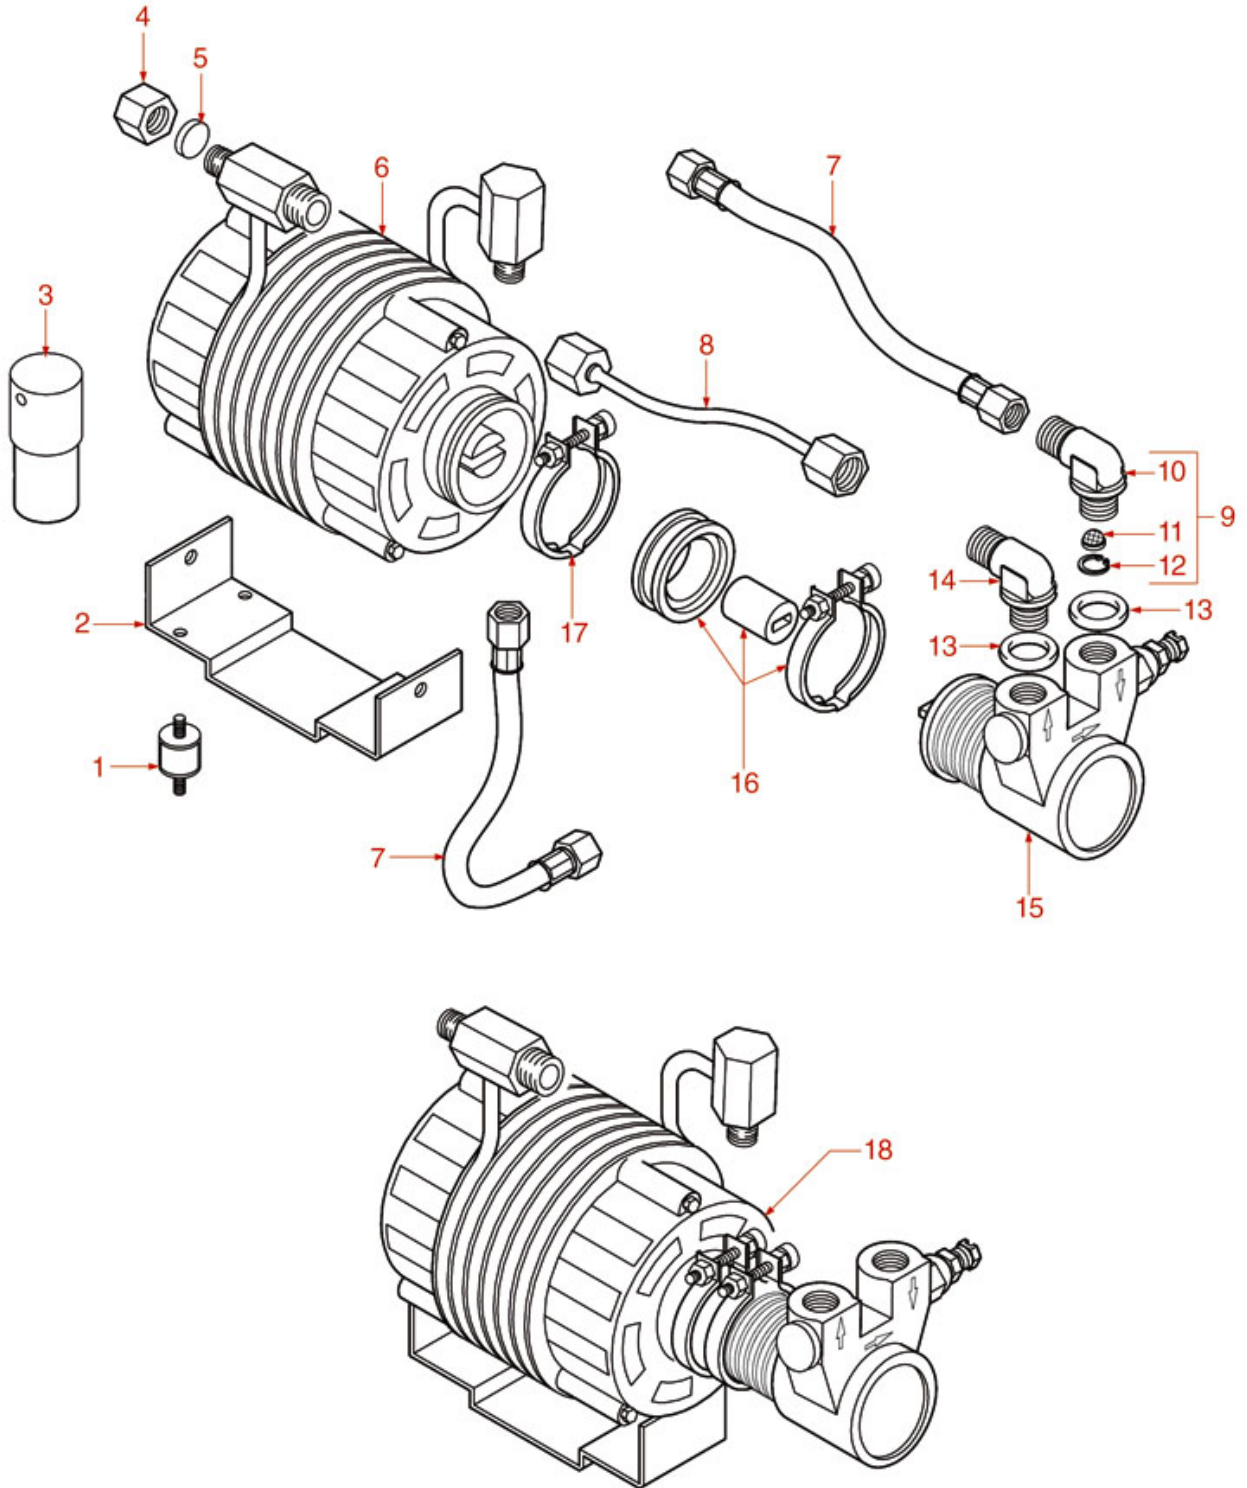

MOTOR AND PUMP CONCEPT

CONCEPT

WEGA

Position	LF code no.	Description
1	1313002	ANTIVIBRATION SUPPORT $\varnothing$ 15 mm M4
3	3068014	CAPACITOR μF 8 450V 50/60Hz
4	1439021	CAP $\varnothing$ 1/4"F HEIGHT 14 mm NUT 16 mm
6	1240607	RPM MOTOR WITH CLAMP CONNECTION 330W 230
7	1449711	FLEX HOSE $\varnothing$ 3/8" Fp x Fc L.50 cm
9	1349268	"L" FITTING $\varnothing$ 3/8"M-3/8"M WITH FILTER
11	1160400	WATER FILTER $\varnothing$ 11 mm
12	1002004	STAINLESS STEEL CIRCLIP J-9 UNI 7437
13	1186186	ROUND COPPER GASKET $\varnothing$ 23x17x3 mm
14	1349084	ELBOW FITTING $\varnothing$ 3/8"M-3/8"M
15	1330012	ROTARY VANE PUMP PROCON $\varnothing$ 3/8" NPT
16	1191006	MOTOR COUPLING KIT
17	1168011	STAINLESS STEEL CLAMP FOR FLANGE PUMP