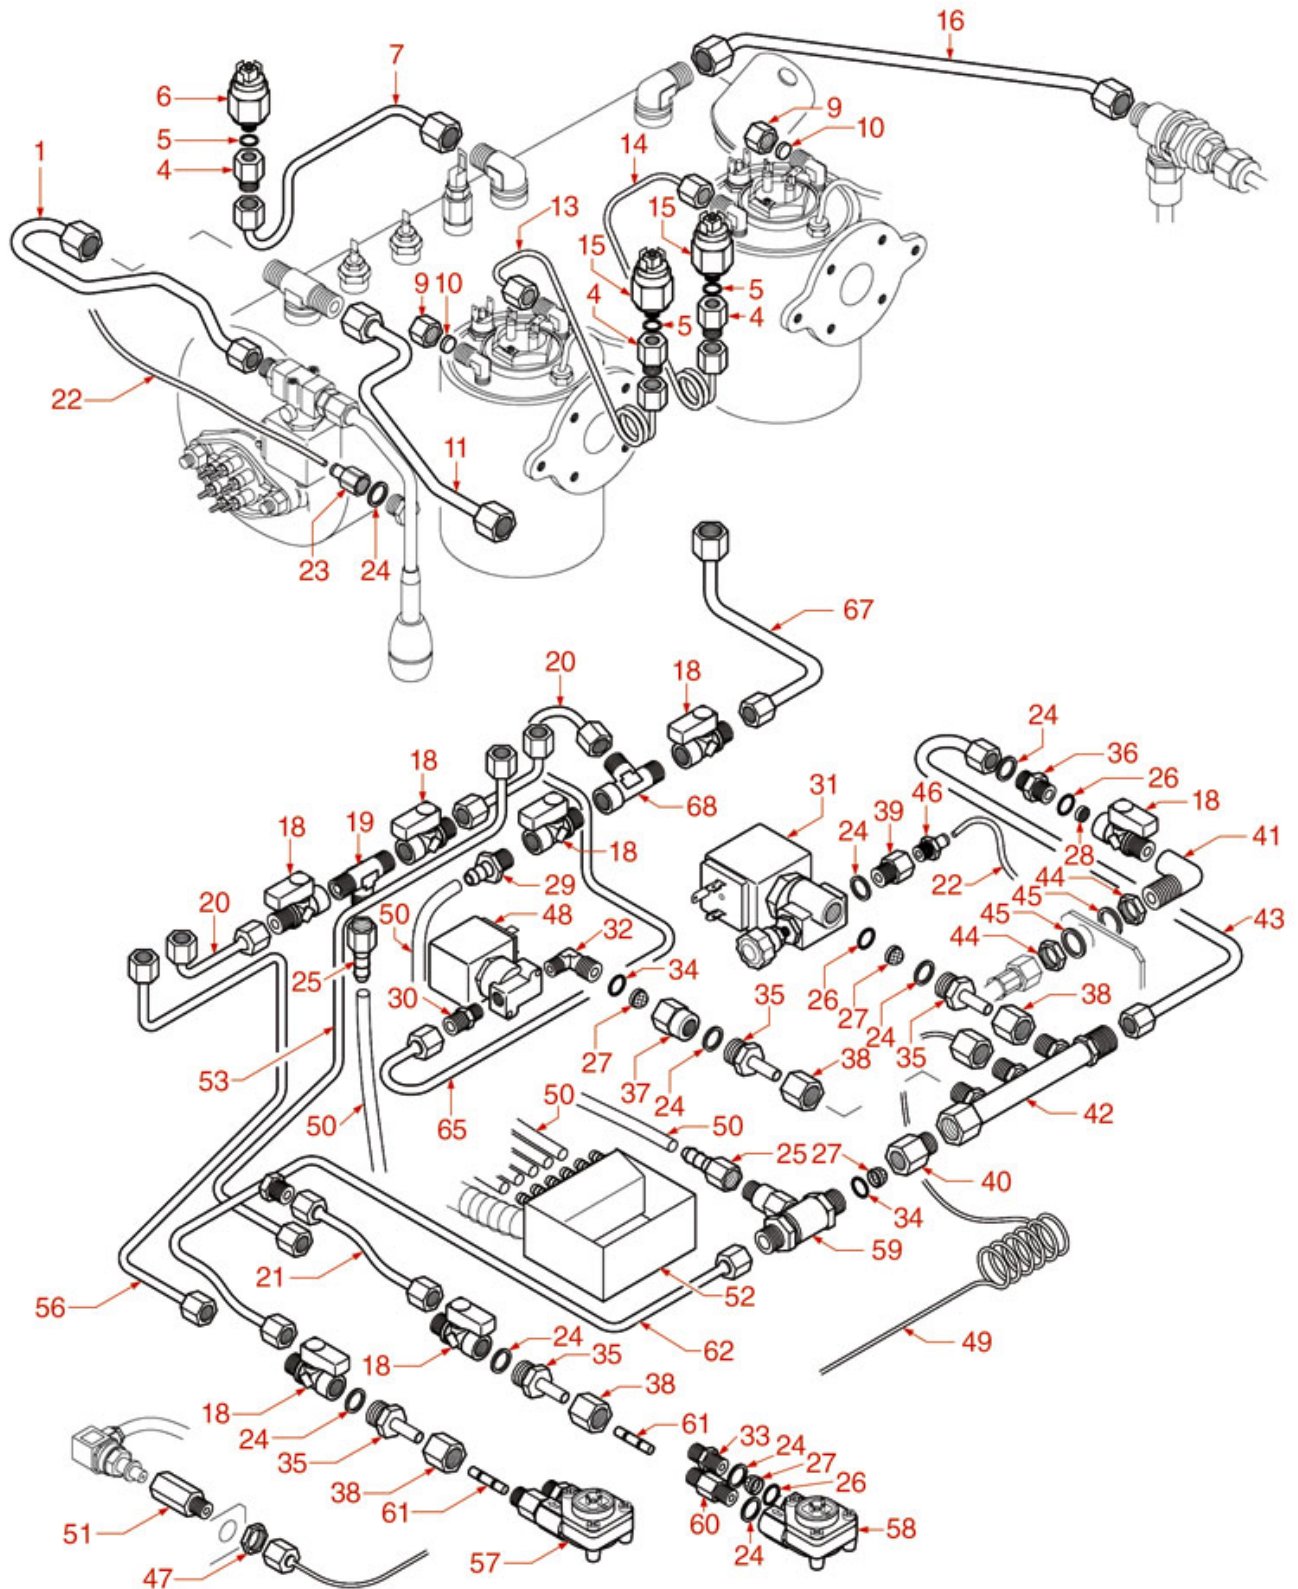

HYDRAULIC SYSTEM CONCEPT

CONCEPT

WEGA

Position	LF code no.	Description
6	1320019	PRESSURE SWITCH ES31 1.5 BAR $\varnothing$ 1/8"M
9	1439021	CAP $\varnothing$ 1/4"F HEIGHT 14 mm NUT 16 mm
15	1320020	PRESSURE SWITCH ES31 2 BAR $\varnothing$ 1/8"M
18	1525002	BALLCOCK VALVE $\varnothing$ 1/4"M-1/4"F
19	3349340	NICHEL-PL.T-FITTING $\varnothing$ 1/4"M-1/4"M-1/4"M
22	1449500	TEFLON PIPE $\varnothing$ 2x4 mm - 10 m
24	1186619	COPPER FLAT GASKET $\varnothing$ 18x14x1.5 mm
26	1186717	O-RING 02031 VITON
27	1160400	WATER FILTER $\varnothing$ 11 mm
28	1160566	STAINLESS STEEL WATER FILTER $\varnothing$ 8 mm
30	1349111	FITTING $\varnothing$ 1/8"M 1/4"M
31	1120248	SOLENOID VALVE ODE 2 WAYS $\varnothing$ 1/4" 230V
33	1349102	FITTING $\varnothing$ 1/4"M-1/4"M
34	1186422	O-RING 0108 EPDM
36	1349112	FITTING $\varnothing$ 1/4"M-3/8"M
44	1349042	BRASS NUT $\varnothing$ 3/8"
45	1186446	WASHER $\varnothing$ 28x17x2 mm
48	1120355	2-WAY SOLENOID VALVE PARKER 230V 50/60Hz
52	1527041	DRAIN TUB
58	1455351	VOLUMETRIC FLOWMETER GICAR
59	1523403	EXPANSION AND NON-RETURN VALVE