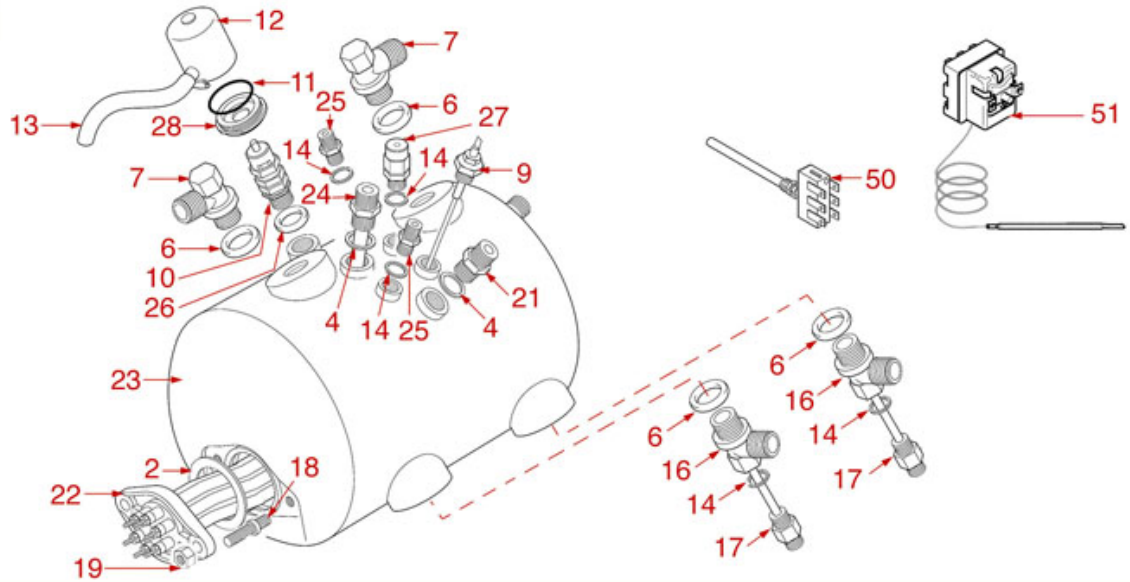

COMPATTA

MININOVA