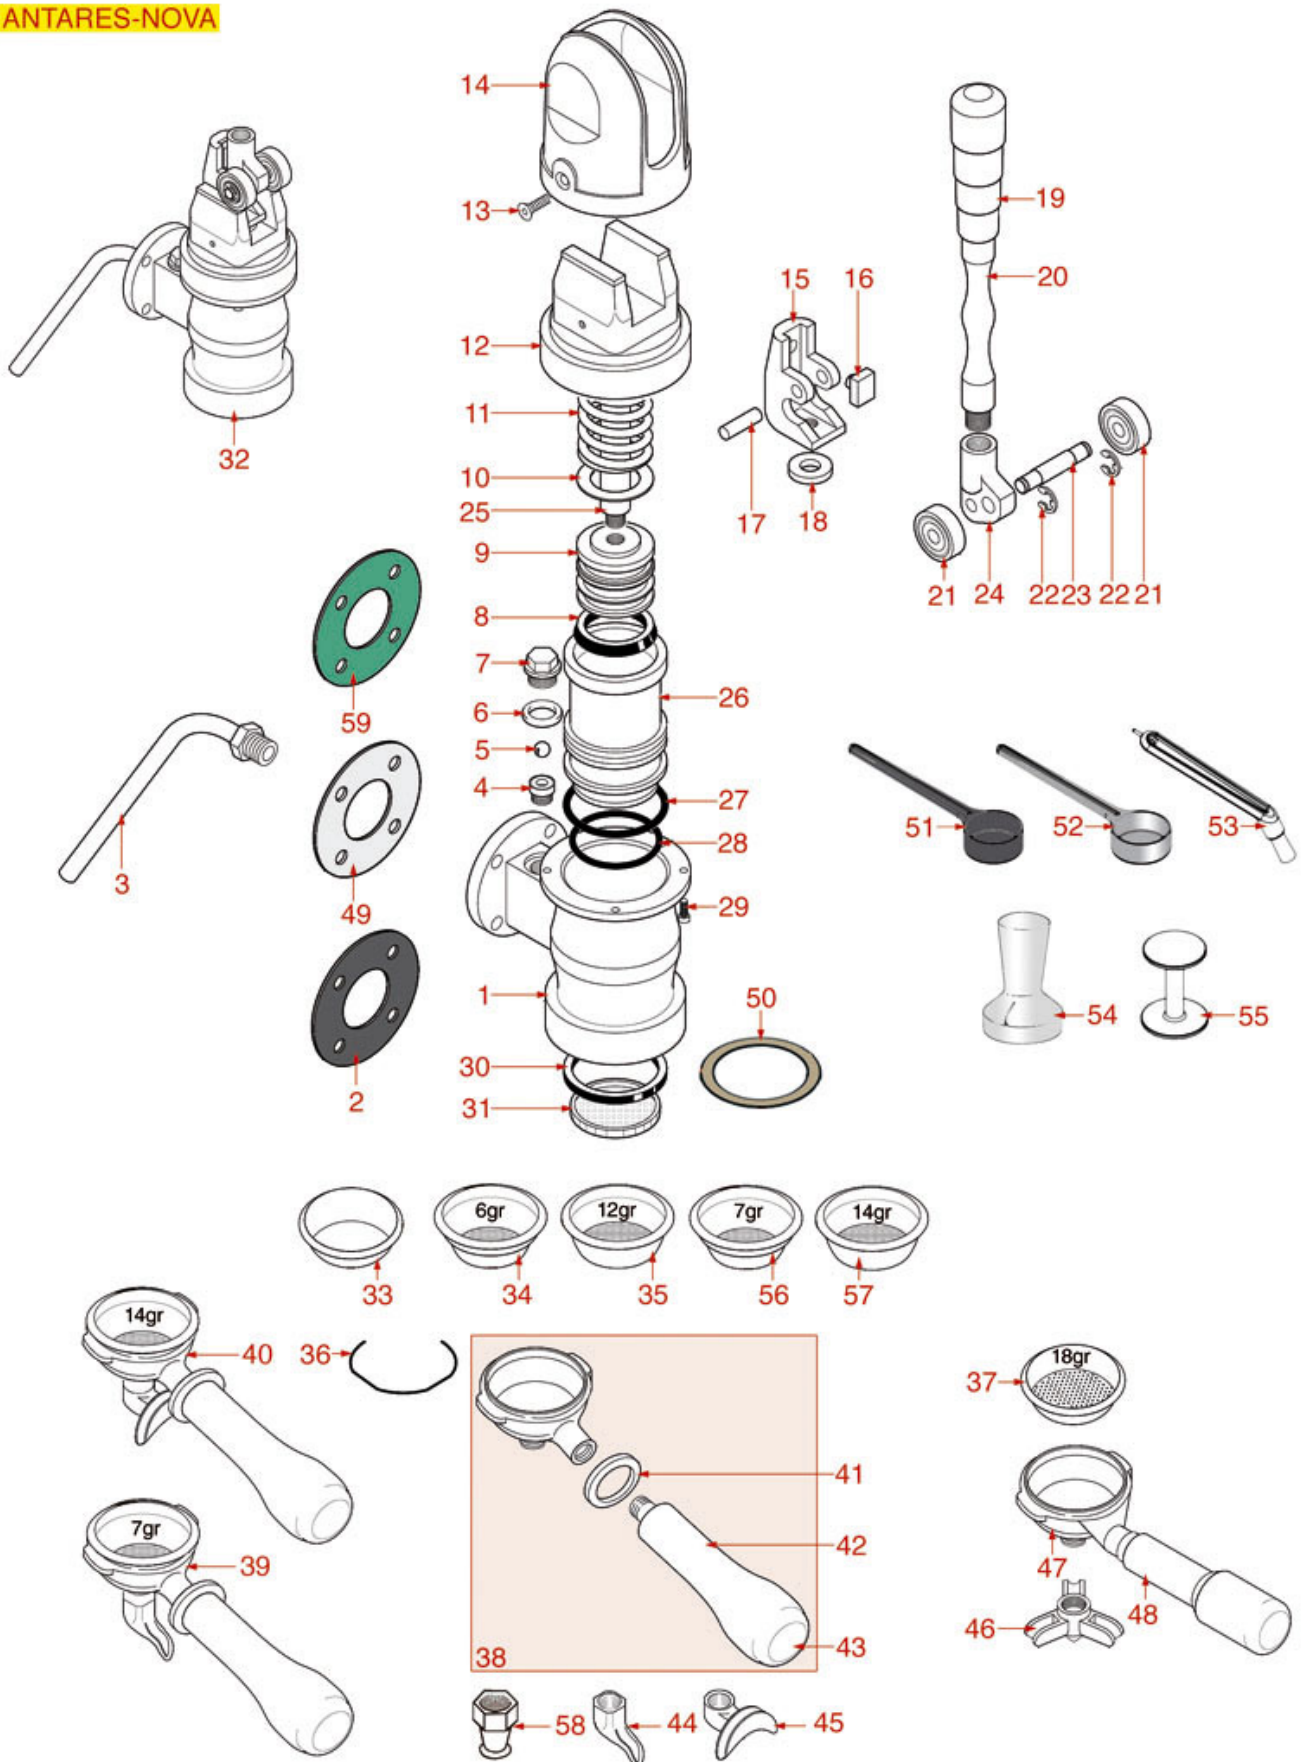

Suitable universal spare parts may not be included

LEVER GROUP ALE

ANTARES-NOVA

WEGA

Position	LF code no.	Description
2	1186451	COFFEE GROUP GASKET ø 88x40x2 mm
3	1449200	DELIVERY GROUP INJECTOR PIPE
4	1523404	NON-RETURN VALVE
5	1323200	STAINLESS STEEL BALL ø 12 mm
6	1186200	ROUND COPPER GASKET ø 24x18x3 mm
7	1439200	CAP ø 18 mm FOR BREW GROUP
8	1186197	LIP SEAL ø 52x40x7 mm
11	1250501	LEVER GROUP SPRING
14	1192200	CAP FOR COFFEE GROUP
15	1192203	CHROMIUM-PLATED FORK FOR LEVER GROUP
16	1186196	RUBBER SHOCK ABSORBER
17	1324201	PIN FOR FORK
18	1186195	RUBBER SHOCK ABSORBER
19	1241200	LEVER GROUP HANDLE
21	1063200	BEARING 6300 2RS
22	1348023	STAINLESS STEEL CIRCLIP RA-9 UNI 7437
23	1324200	PIN FOR BEARING
24	1192202	CHROMIUM-PLATED FORK FOR LEVER GROUP
27	1186199	O-RING 0162 EPDM
28	1186198	O-RING 0161 EPDM
30	1186650	FILTER HOLDER GASKET ø 67x56x5.5 mm
30	1186656	FILTER HOLDER GASKET ø 67x56x6 mm
31	1081003	SHOWER SCREEN ø 57.5 mm
33	1160339	BLIND FILTER
34	1160050	1 CUP FILTER 6 gr
35	1160529	2-CUP FILTER 14 GRAMS
36	1250101	FILTER BLOCKING SPRING ø 1,00 mm INOX
37	1160345	2 CUPS FILTER 18 gr
38	1165081	FILTER HOLDER ASSY WEGA
41	1186774	BURN PREVENTING RING FOR HANDLE
42	1241206	BLACK FILTER HOLDER HANDLE M12
43	1241469	CHROME PLATED CAP FOR FILTER HOLDER KNOB
44	1022501	SINGLE SPOUT ø 3/8"
45	1022506	DOUBLE SPOUT ø 3/8"
47	1165022	FILTER HOLDER COFFEE MACHINES
48	1241501	FILTER HOLDER HANDLE M12
49	1187002	COFFEE GROUP GASKET ø 88x40x2 mm
50	1190021	PAPER SEAL ø 66x58x0.8 mm
51	1069001	PLASTIC MEASURING SPOON 20 ml
52	1069002	STAINLESS STEEL MEASURING SPOON 20 ml
53	1384001	BRUSH FOR COFFEE SHOWER
54	1385053	ANODISED ALUMINUM TAMPER ø 58 mm
55	1385002	NYLON COFFEE TAMPER ø 50/57 mm
56	1160052	1 CUP FILTER 7 gr
57	1160053	2 CUPS FILTER 14 gr
58	1022503	STRAIGHT SINGLE SPOUT ø 3/8"
59	1786058	COFFEE GROUP GASKET ø 88x40x2 mm