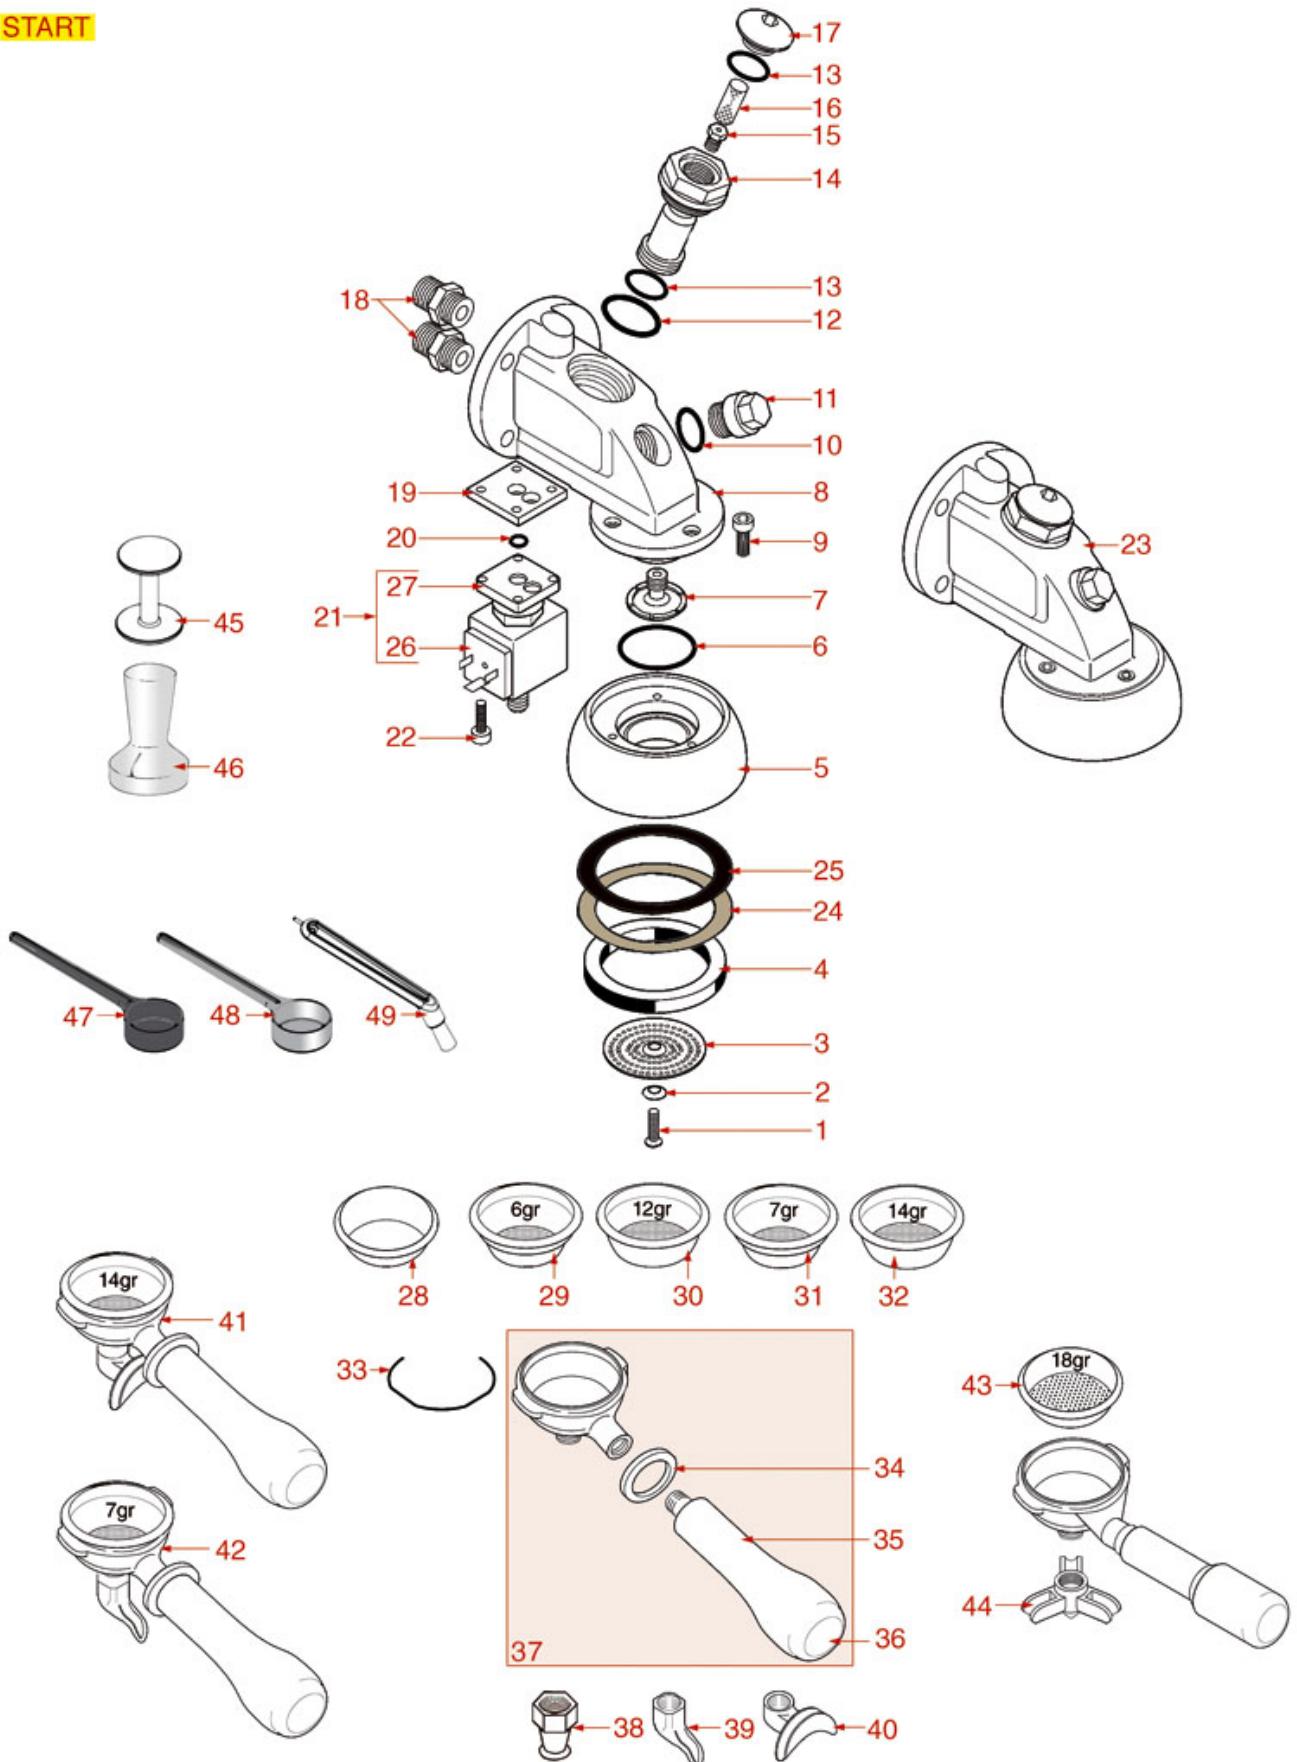

START GROUP

START

WEGA

Position	LF code no.	Description
1	1528011	SHOWER STAINLESS STEEL SCREW M5x20
2	1528054	SHAPED S/STEEL WASHER ø 12x5x1 mm
3	1081006	SHOWER SCREEN ø 51.5 mm
3	1081007	SHOWER ø 51.5 mm
4	1186894	FILTER HOLDER GASKET ø 73x57x8 mm
5	1002007	FILTER HOLDER COUPLING
6	1186767	O-RING 03137 VITON
7	1501007	BREW GROUP SPRAY NOZZLE ø 30 mm M10x1
9	1184012	S/STEEL SCREW T.C.C.E.I. M5x10 UNI 5931
10	1186414	O-RING 0119 EPDM
11	1439032	CAP ø 18 mm FOR BREW GROUP
12	1186772	O-RING GASKET M 0250-40 NBR
13	3186287	O-RING 0123 EPDM
14	1027003	UPPER CHROMIUM-PLATED SLEEVE
16	1160517	WATER FILTER ø 8.5x22 mm
17	1439035	CAP ø 18 mm FOR BREW GROUP
18	1349103	FITTING ø 3/8"M-3/8"M
19	1186415	FLAT PTFE GASKET
20	1186612	O-RING 02025 VITON
21	1120330	3-WAY SOLENOID VALVE LUCIFER 240V 50Hz
21	1120335	3-WAY SOLENOID VALVE PARKER 230V 50/60Hz
22	1455034	S/S SCREW T.C.C.E.I M4x10 UNI 5931
24	1190001	PAPER SEAL ø 73x59x0.8 mm
25	1190002	RUBBER SEAL ø 73x59x1 mm EPDM
26	1120332	COIL LUCIFER/PARKER 220/240V 9W 50Hz
26	3120032	COIL PARKER ZB09 9W 220/240V 50/60Hz
27	1120334	3-WAY MECHANICAL COMPONENT LUCIFER
27	1120339	3-WAY MECHANICAL COMPONENT PARKER
28	1160339	BLIND FILTER
29	1160050	1 CUP FILTER 6 gr
30	1160529	2-CUP FILTER 14 GRAMS
31	1160052	1 CUP FILTER 7 gr
32	1160053	2 CUPS FILTER 14 gr
33	1250101	FILTER BLOCKING SPRING ø 1,00 mm INOX
34	1186774	BURN PREVENTING RING FOR HANDLE
35	1241206	BLACK FILTER HOLDER HANDLE M12
36	1241469	CHROME PLATED CAP FOR FILTER HOLDER KNOB
37	1165081	FILTER HOLDER ASSY WEGA
38	1022503	STRAIGHT SINGLE SPOUT ø 3/8"
39	1022501	SINGLE SPOUT ø 3/8"
40	1022506	DOUBLE SPOUT ø 3/8"
43	1160345	2 CUPS FILTER 18 gr
45	1385002	NYLON COFFEE TAMPER ø 50/57 mm
46	1385053	ANODISED ALUMINUM TAMPER ø 58 mm
47	1069001	PLASTIC MEASURING SPOON 20 ml
48	1069002	STAINLESS STEEL MEASURING SPOON 20 ml
49	1384001	BRUSH FOR COFFEE SHOWER