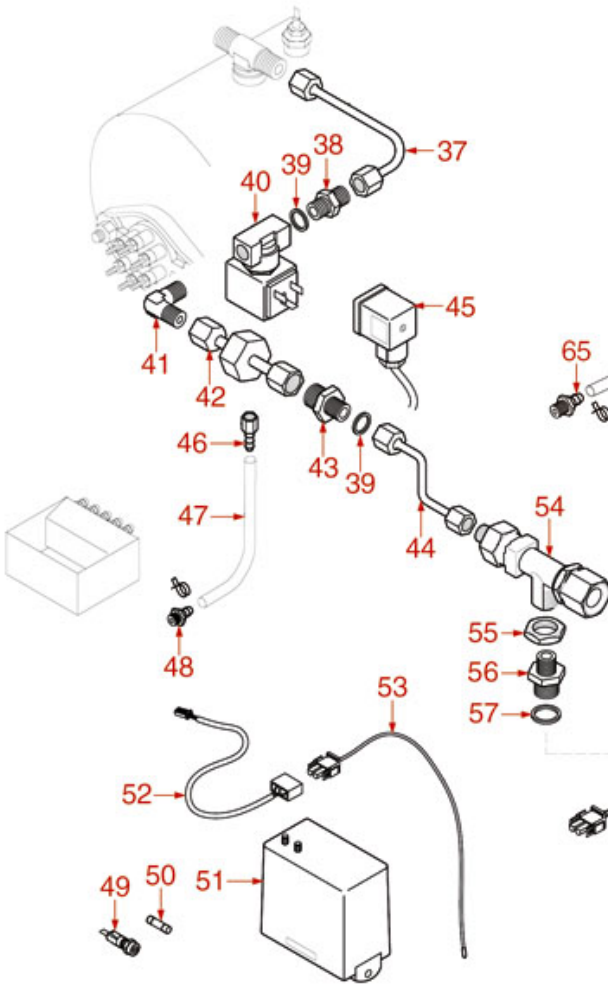

WATER/STEAM TAPS CONCEPT

CONCEPT

WEGA

Position	LF code no.	Description
4	1186180	BURN PREVENTING RUBBERPIECE $\varnothing$ 10 mm
5	1186378	CONICAL TEFLON SEAL $\varnothing$ 14x7x6 mm
6	1786218	CONICAL TEFLON SEAL $\varnothing$ 14.5x11.5x3 mm
7	1250547	SPRING $\varnothing$ 11.5x16 mm
8	1186182	TEFLON FLAT GASKET $\varnothing$ 21x17x2 mm
23	1186619	COPPER FLAT GASKET $\varnothing$ 18x14x1.5 mm
25	1186327	O-RING 03081 EPDM
31	1349102	FITTING $\varnothing$ 1/4"M-1/4"M
32	1186619	COPPER FLAT GASKET $\varnothing$ 18x14x1.5 mm
33	1160516	WATER FILTER $\varnothing$ 11 mm
34	1120240	2-WAY SOLENOID VALVE SIRAI 230V 50Hz
36	1449097	STAINLESS STEEL WATER SPRINKLER M10
38	1349102	FITTING $\varnothing$ 1/4"M-1/4"M
39	1186619	COPPER FLAT GASKET $\varnothing$ 18x14x1.5 mm
40	1120239	3-WAY SOLENOID VALVE SIRAI 230V 50Hz
41	1349081	L-FITTING $\varnothing$ 1/4"M 1/4"M
43	1349112	FITTING $\varnothing$ 1/4"M-3/8"M
47	1449282	SILICONE HOSE $\varnothing$ 5x8 SHORE 60 - 100 m
47	1449682	SILICONE HOSE $\varnothing$ 5x8 SHORE 60 - 10 m
57	1186182	TEFLON FLAT GASKET $\varnothing$ 21x17x2 mm
58	1250547	SPRING $\varnothing$ 11.5x16 mm
59	1786218	CONICAL TEFLON SEAL $\varnothing$ 14.5x11.5x3 mm
60	1186378	CONICAL TEFLON SEAL $\varnothing$ 14x7x6 mm
61	1186334	WASHER
67	3449402	DOUBLE-WIRE CLAMP 7.8-8.3 - 100 PCS
70	3449404	DOUBLE-WIRE CLAMP 8.8-9.3 - 100 PCS
73	1313002	ANTIVIBRATION SUPPORT $\varnothing$ 15 mm M4