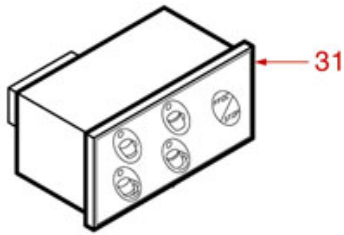

PUSH-BUTTON PANELS

START