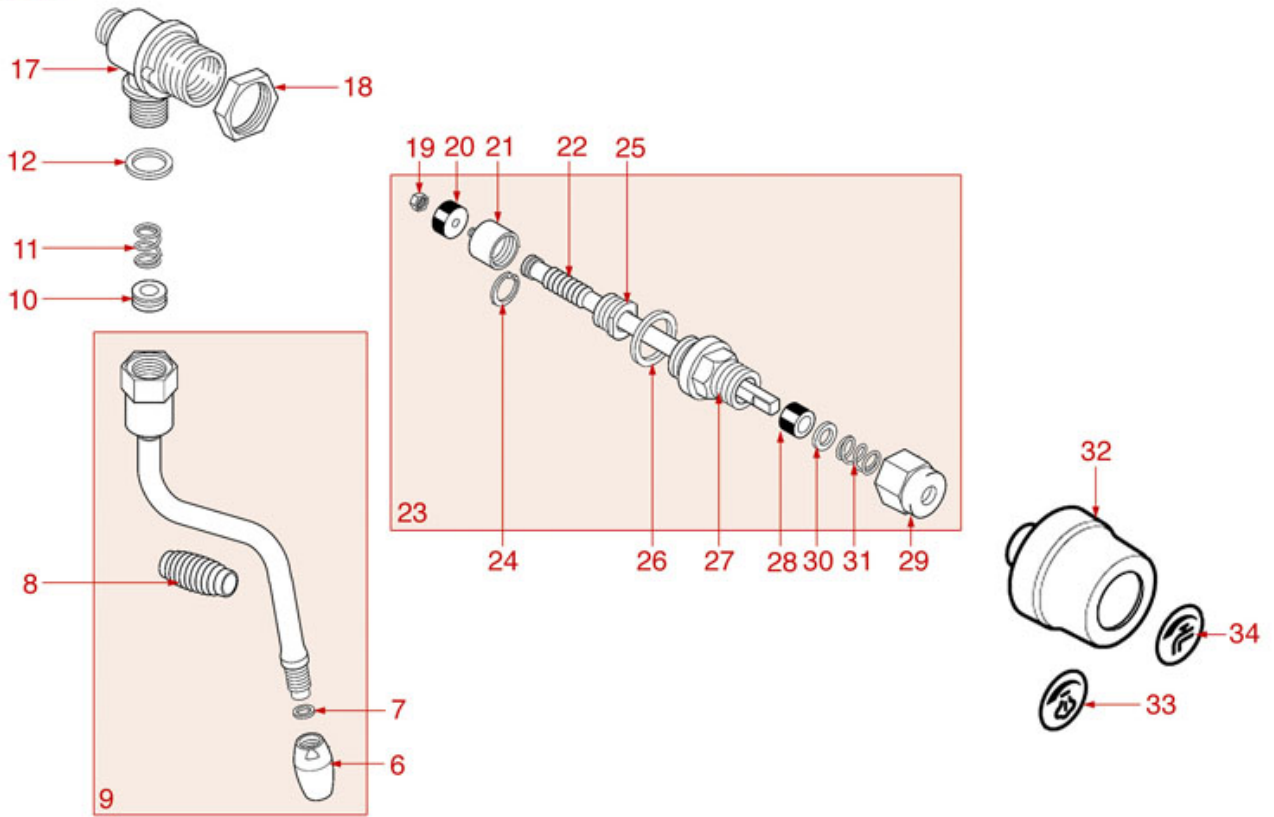

WATER/STEAM TAPS SPHERA

SPHERA

WEGA

Position	LF code no.	Description
1	1449097	STAINLESS STEEL WATER SPRINKLER M10
8	1186180	BURN PREVENTING RUBBERPIECE ø 10 mm
9	1449103	STAINLESS STEEL STEAM PIPE COMPL. ø 10mm
10	1186378	CONICAL TEFLON SEAL ø 14x7x6 mm
11	1250547	SPRING ø 11.5x16 mm
12	1186182	TEFLON FLAT GASKET ø 21x17x2 mm
17	1348451	STEAM TAP BODY
18	1348453	NUT M 26x1.5
19	1348025	BRASS NUT M3
20	1186316	EPDM FLAT GASKET ø 15x4x4 mm 60 SH
20	1186527	FLAT EPDM GASKET ø 15x4x4 mm 80 SH
21	1324056	TAP PISTON
23	1348077	WATER/STEAM TAP PIN ROD
24	1250223	STAINLESS STEEL CIRCLIP RA-6 UNI 7437
25	1186377	GASKET HOLDER
26	1186333	COPPER FLAT GASKET ø 26x20x2 mm
26	1186340	ASBESTOS FREE FLAT GASKET ø 26x20x2 mm
27	1349458	TAP FITTING
28	1186393	FLAT EPDM GASKET ø 12.5x8x9 mm
28	1786263	FLAT GASKET EPDM ø 12.5x8x9 mm
29	1348458	TAP NUT
30	1186376	WASHER ø 12x8x1 mm
31	1250547	SPRING ø 11.5x16 mm
32	1241091	WATER/STEAM TAP KNOB
33	1241093	STEAM SILK SCREEN PRINT. F. HANDLE
34	1241092	WATER SILK SCREEN PRINTING F. HANDLE
37	1349083	MIXER FITTING
38	1186619	COPPER FLAT GASKET ø 18x14x1.5 mm
39	1349111	FITTING ø 1/8"M 1/4"M
40	1120355	2-WAY SOLENOID VALVE PARKER 230V 50/60Hz
41	1160566	STAINLESS STEEL WATER FILTER ø 8 mm
42	1186771	COPPER FLAT GASKET ø 8,5x5x1 mm
43	1349079	L- FITTING ø 1/4"M 1/8"M
44	1349111	FITTING ø 1/8"M 1/4"M
45	1349081	L-FITTING ø 1/4"M 1/4"M
47	1349491	T-SHAPED FITTING ø 1/4"M-1/4"M-1/4"M