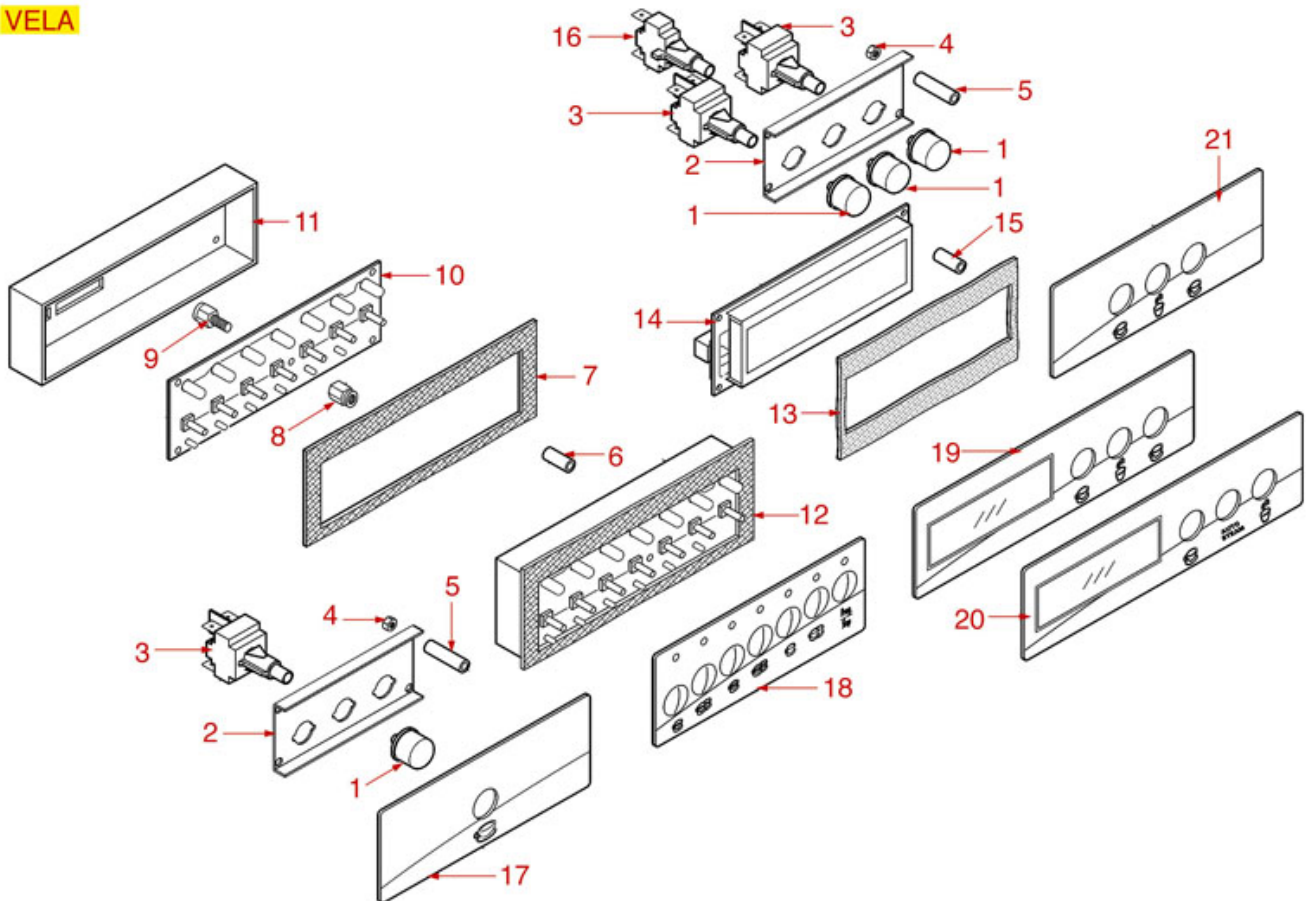

PUSH-BUTTON PANELS

START

SYNTESIS

VELA

VENERE

WEGA

Position	LF code no.	Description
3	1319005	BIPOLAR SWITCH 16A 250V
4	1348025	BRASS NUT M3
16	1319082	SINGLE-POLE PUSH BUTTON 16A 250V
18	1319239	PUSH-BUTT.PANEL DIAPHR. 7 BUTTONS
28	1341314	LED RED INDICATOR LIGHT
31	1319169	5 BUTTONS PANEL