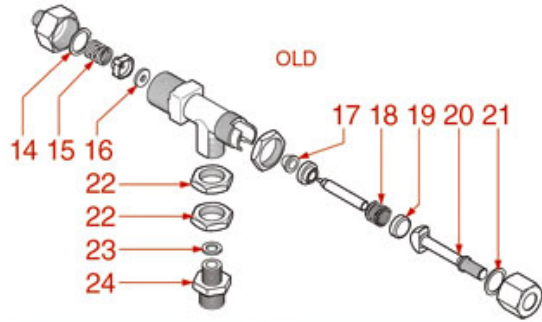

WATER/STEAM TAPS CONCEPT

CONCEPT

WEGA

Position	LF code no.	Description
4	1186180	BURN PREVENTING RUBBERPIECE $\varnothing$ 10 mm
5	1186378	CONICAL TEFLON SEAL $\varnothing$ 14x7x6 mm
6	1786218	CONICAL TEFLON SEAL $\varnothing$ 14.5x11.5x3 mm
7	1250547	SPRING $\varnothing$ 11.5x16 mm
8	1186182	TEFLON FLAT GASKET $\varnothing$ 21x17x2 mm
23	1186619	COPPER FLAT GASKET $\varnothing$ 18x14x1.5 mm
25	1186327	O-RING 03081 EPDM
31	1349102	FITTING $\varnothing$ 1/4"M-1/4"M
32	1186619	COPPER FLAT GASKET $\varnothing$ 18x14x1.5 mm
33	1160516	WATER FILTER $\varnothing$ 11 mm
34	1120240	2-WAY SOLENOID VALVE SIRAI 230V 50Hz
36	1449097	STAINLESS STEEL WATER SPRINKLER M10
38	1349102	FITTING $\varnothing$ 1/4"M-1/4"M
39	1186619	COPPER FLAT GASKET $\varnothing$ 18x14x1.5 mm
40	1120239	3-WAY SOLENOID VALVE SIRAI 230V 50Hz
41	1349081	L-FITTING $\varnothing$ 1/4"M 1/4"M
43	1349112	FITTING $\varnothing$ 1/4"M-3/8"M
47	1449282	SILICONE HOSE $\varnothing$ 5x8 SHORE 60 - 100 m
47	1449682	SILICONE HOSE $\varnothing$ 5x8 SHORE 60 - 10 m
57	1186182	TEFLON FLAT GASKET $\varnothing$ 21x17x2 mm
58	1250547	SPRING $\varnothing$ 11.5x16 mm
59	1786218	CONICAL TEFLON SEAL $\varnothing$ 14.5x11.5x3 mm
60	1186378	CONICAL TEFLON SEAL $\varnothing$ 14x7x6 mm
61	1186334	WASHER
67	3449402	DOUBLE-WIRE CLAMP 7.8-8.3 - 100 PCS
70	3449404	DOUBLE-WIRE CLAMP 8.8-9.3 - 100 PCS
73	1313002	ANTIVIBRATION SUPPORT $\varnothing$ 15 mm M4