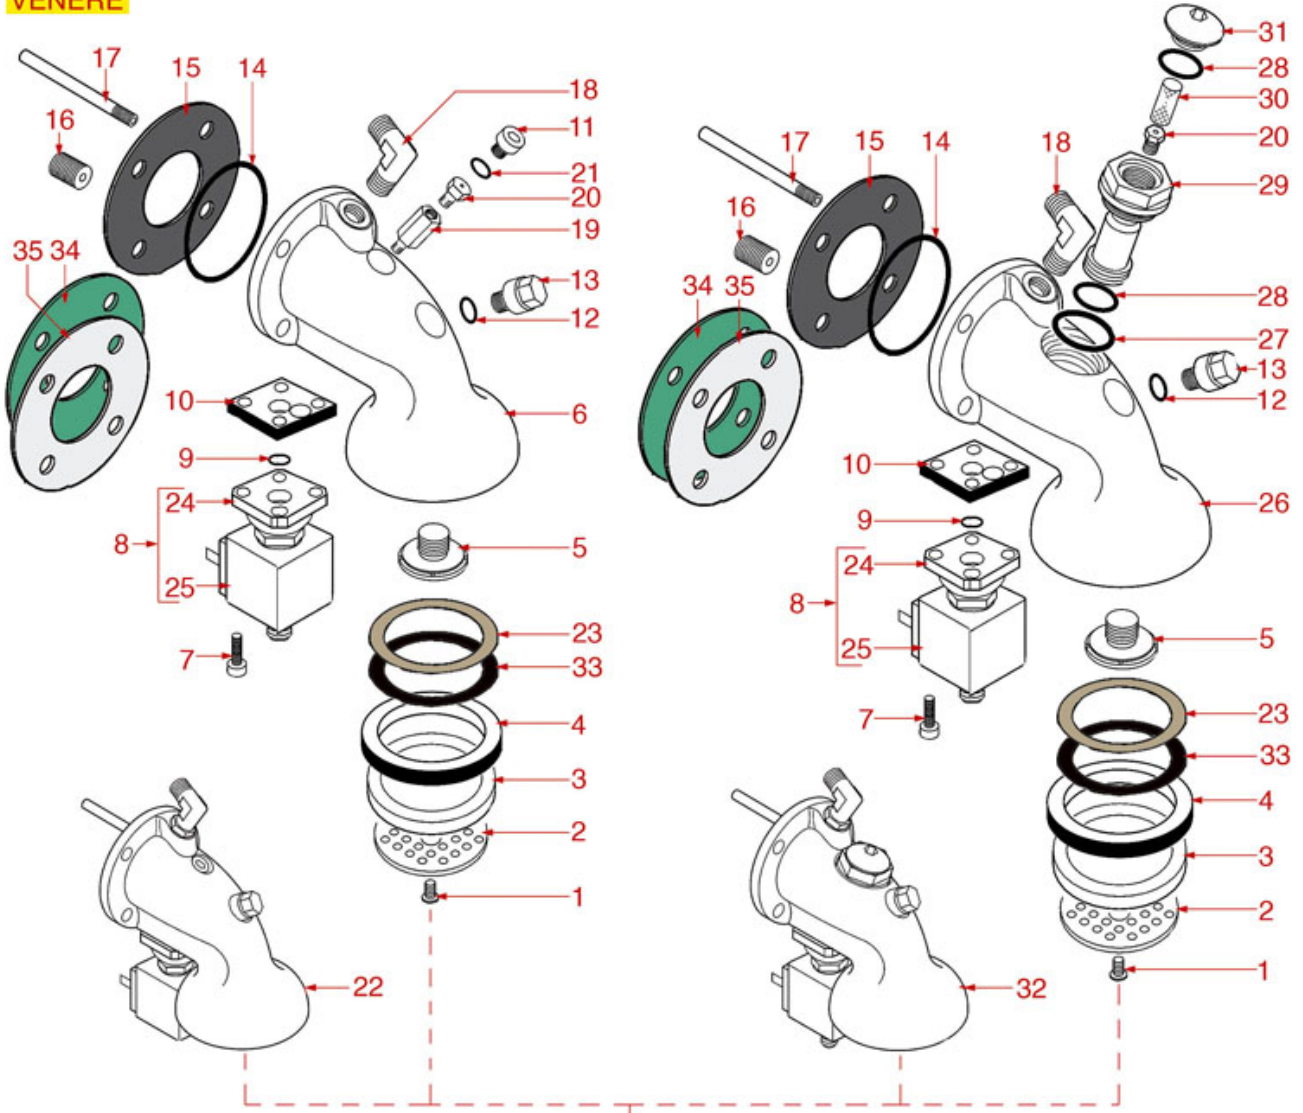

GROUP VENERE

VENERE

WEGA

Position	LF code no.	Description
1	1528011	SHOWER STAINLESS STEEL SCREW M5x20
2	1081006	SHOWER SCREEN ø 51.5 mm
2	1081007	SHOWER ø 51.5 mm
3	1086501	SHOWER HOLDER DIFFUSER
4	1186622	FILTER HOLDER GASKET ø 71x56x8 mm
4	1186678	FILTER HOLDER GASKET ø 72x56x8.5 mm
4	1786062	FILTER HOLDER GASKET ø 72x56x8 mm
5	1501300	BREW GROUP SPRAY NOZZLE ø 31.5 mm M18x2
7	1455034	S/S SCREW T.C.C.E.I M4x10 UNI 5931
8	1120330	3-WAY SOLENOID VALVE LUCIFER 240V 50Hz
8	1120335	3-WAY SOLENOID VALVE PARKER 230V 50/60Hz
9	1186612	O-RING 02025 VITON
10	1186415	FLAT PTFE GASKET
11	1439033	CAP ø 14 mm FOR BREW GROUP
12	1186414	O-RING 0119 EPDM
13	1439032	CAP ø 18 mm FOR BREW GROUP
14	1186190	O-RING 04187 VITON
15	1186451	COFFEE GROUP GASKET ø 88x40x2 mm
17	1449094	SUCTION PIPE M8
18	1349085	ELBOW FITTING ø 1/4"M-1/4"M
19	1500301	JET HOLDER FOR JET M5
20	1500300	NOZZLE M5x1 HOLE ø 0.7 mm
21	1186223	O-RING 02056 EPDM
23	1190051	PAPER SEAL ø 70x57x0.8 mm
24	1120334	3-WAY MECHANICAL COMPONENT LUCIFER
24	1120339	3-WAY MECHANICAL COMPONENT PARKER
25	1120332	COIL LUCIFER/PARKER 220/240V 9W 50Hz
25	3120032	COIL PARKER ZB09 9W 220/240V 50/60Hz
27	1186772	O-RING GASKET M 0250-40 NBR
28	3186287	O-RING 0123 EPDM
29	1027003	UPPER CHROMIUM-PLATED SLEEVE
30	1160517	WATER FILTER ø 8.5x22 mm
31	1439035	CAP ø 18 mm FOR BREW GROUP
33	1190003	RUBBER THICKNESS ø 70x57x1 mm EPDM
34	1187002	COFFEE GROUP GASKET ø 88x40x2 mm
35	1786058	COFFEE GROUP GASKET ø 88x40x2 mm
36	1160339	BLIND FILTER
37	1160050	1 CUP FILTER 6 gr
38	1160529	2-CUP FILTER 14 GRAMS
39	1160052	1 CUP FILTER 7 gr
40	1160053	2 CUPS FILTER 14 gr
41	1160345	2 CUPS FILTER 18 gr
42	1250101	FILTER BLOCKING SPRING ø 1,00 mm INOX
43	1186774	BURN PREVENTING RING FOR HANDLE
44	1241206	BLACK FILTER HOLDER HANDLE M12
45	1241469	CHROME PLATED CAP FOR FILTER HOLDER KNOB
46	1022503	STRAIGHT SINGLE SPOUT ø 3/8"
47	1022501	SINGLE SPOUT ø 3/8"
48	1022506	DOUBLE SPOUT ø 3/8"
49	1022551	TRIPLE SPOUT ø 3/8"
50	1165022	FILTER HOLDER COFFEE MACHINES
51	1241501	FILTER HOLDER HANDLE M12
54	1165081	FILTER HOLDER ASSY WEGA