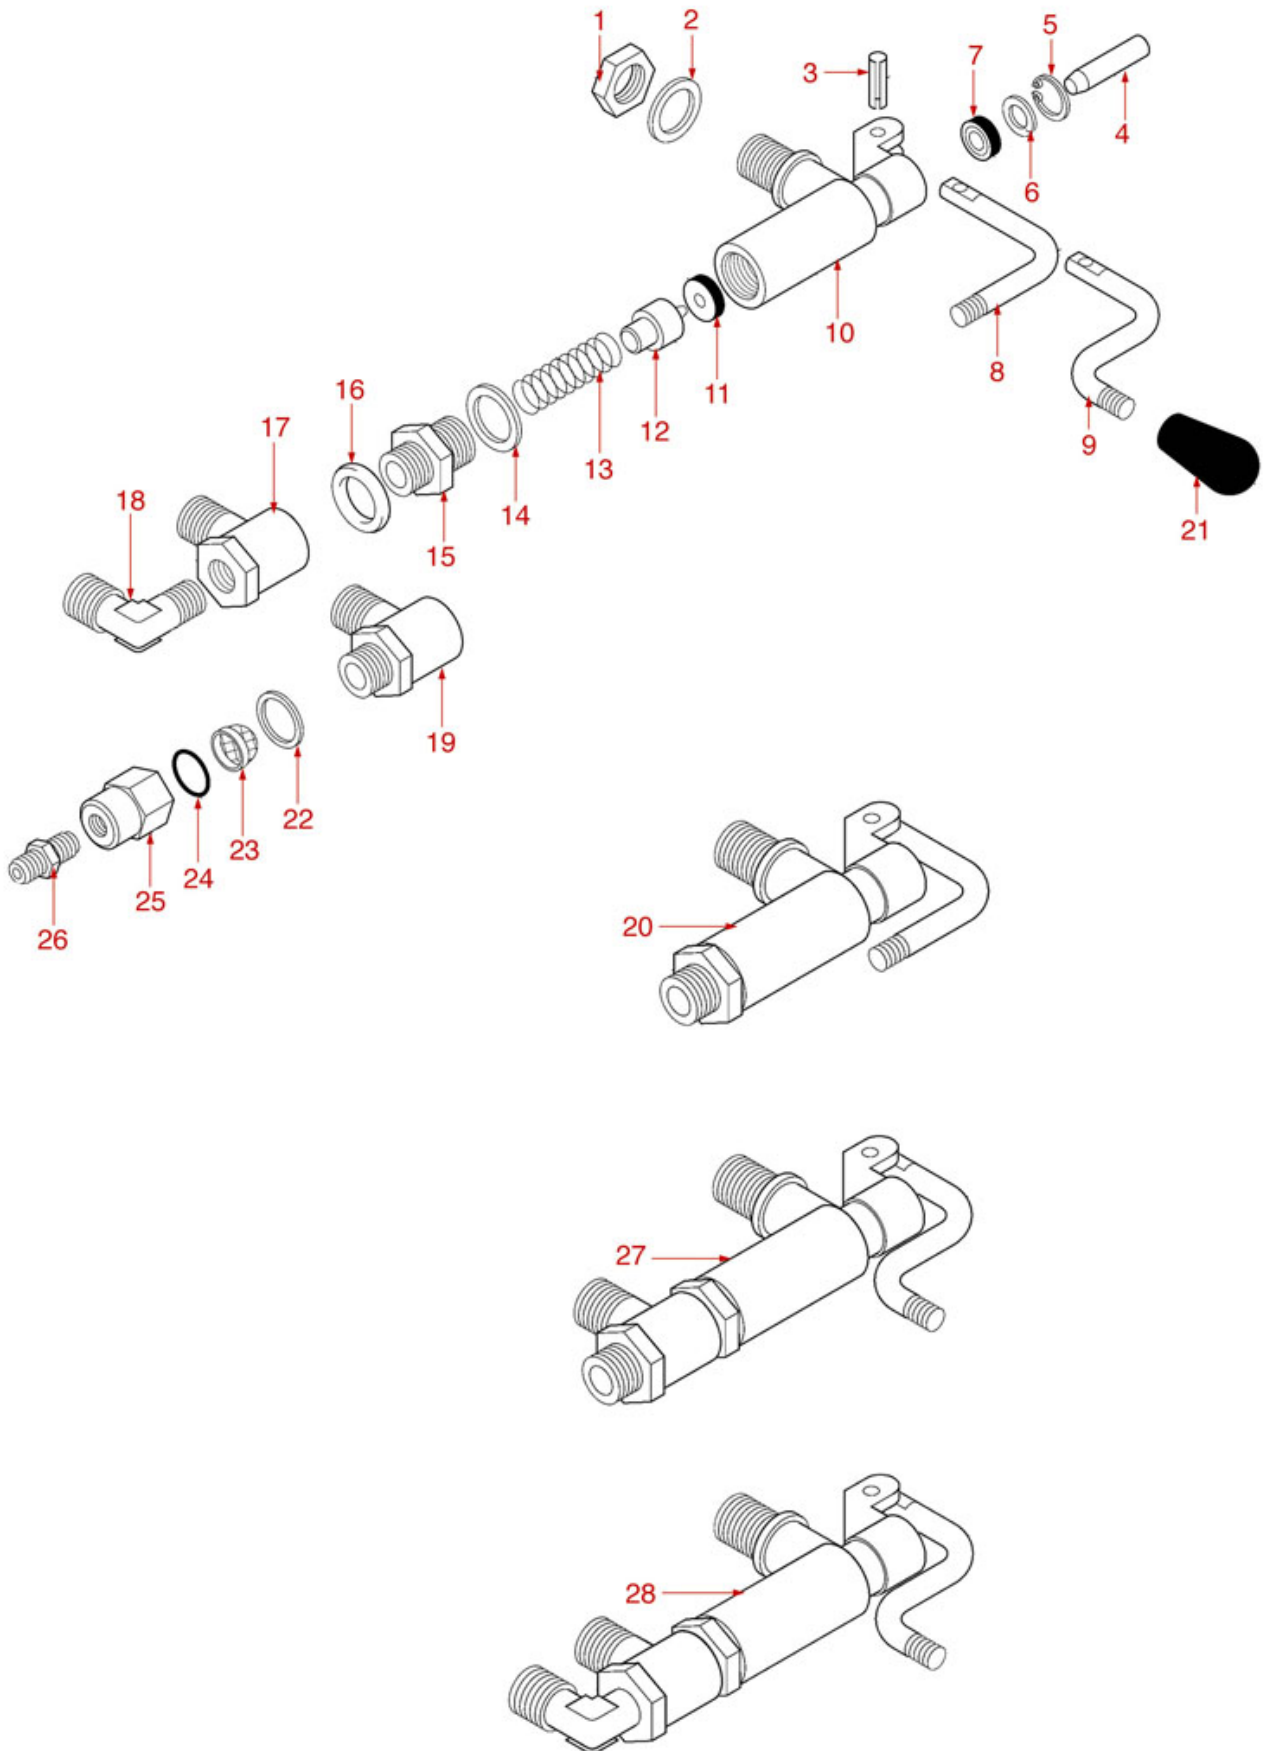

WATER INLET TAPS STANDARD

WEGA

Position	LF code no.	Description
1	1349042	BRASS NUT $\varnothing$ 3/8"
2	1186446	WASHER $\varnothing$ 28x17x2 mm
3	1250217	CLASP $\varnothing$ 5x20 mm
4	1324076	TAP ROD $\varnothing$ 8x35.6 mm
5	1250218	STAINLESS STEEL CIRCLIP J-14 UNI 7437
6	1186306	BRASS WASHER $\varnothing$ 10x5x1 mm
6	1528095	BRASS WASHER $\varnothing$ 15.4x9x1 mm
7	1186491	LIP SEAL $\varnothing$ 14x7x5 mm
8	1225401	TAP LEVER
9	1225402	TAP LEVER
11	1186316	EPDM FLAT GASKET $\varnothing$ 15x4x4 mm 60 SH
11	1186527	FLAT EPDM GASKET $\varnothing$ 15x4x4 mm 80 SH
12	1348456	PISTON H 20
13	1250546	SPRING $\varnothing$ 14x44 mm
14	1186333	COPPER FLAT GASKET $\varnothing$ 26x20x2 mm
14	1186620	COPPER FLAT GASKET $\varnothing$ 22x17x1.5 mm
15	1349456	TAP FITTING
16	1186186	ROUND COPPER GASKET $\varnothing$ 23x17x3 mm
17	1349019	T-FITTING FOR INJECTOR 3/8"F x 3/8"M
19	1348352	TAP FITTING
20	1348401	WATER INLET TAP
21	1241401	KNOB M8x1
22	1186620	COPPER FLAT GASKET $\varnothing$ 22x17x1.5 mm
23	1160400	WATER FILTER $\varnothing$ 11 mm
24	1186422	O-RING 0108 EPDM
26	1349101	FITTING $\varnothing$ 1/8"M-1/8"M NICKEL-PLATED
27	1348457	WATER INLET TAP