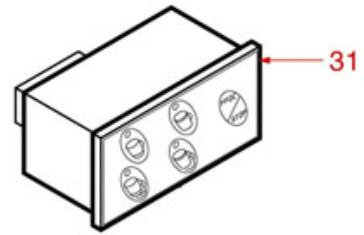

PUSH-BUTTON PANELS

START

SYNTESIS

VELA

VENERE