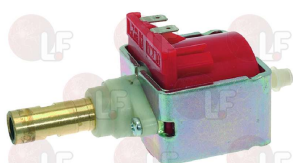

Vibrating pumps

1122735 VIBRATORY PUMP EX5 48W 230V 50Hz

fittings $\varnothing$ 1/8" - $\varnothing$ 6 mm
pressure max 15 bar
water temperature max 20°C
integrated diode (1N 4007P)
lead connector 6.3x0.8 mm
for Coffee machine (EXPOBAR) EXPRESSO
MINICOMPACT - MONROC - OFFICE
for Coffee machine (VIBIEMME) DOMOBAR
DOMOBARJUNIOR - DOMOBARSUPER