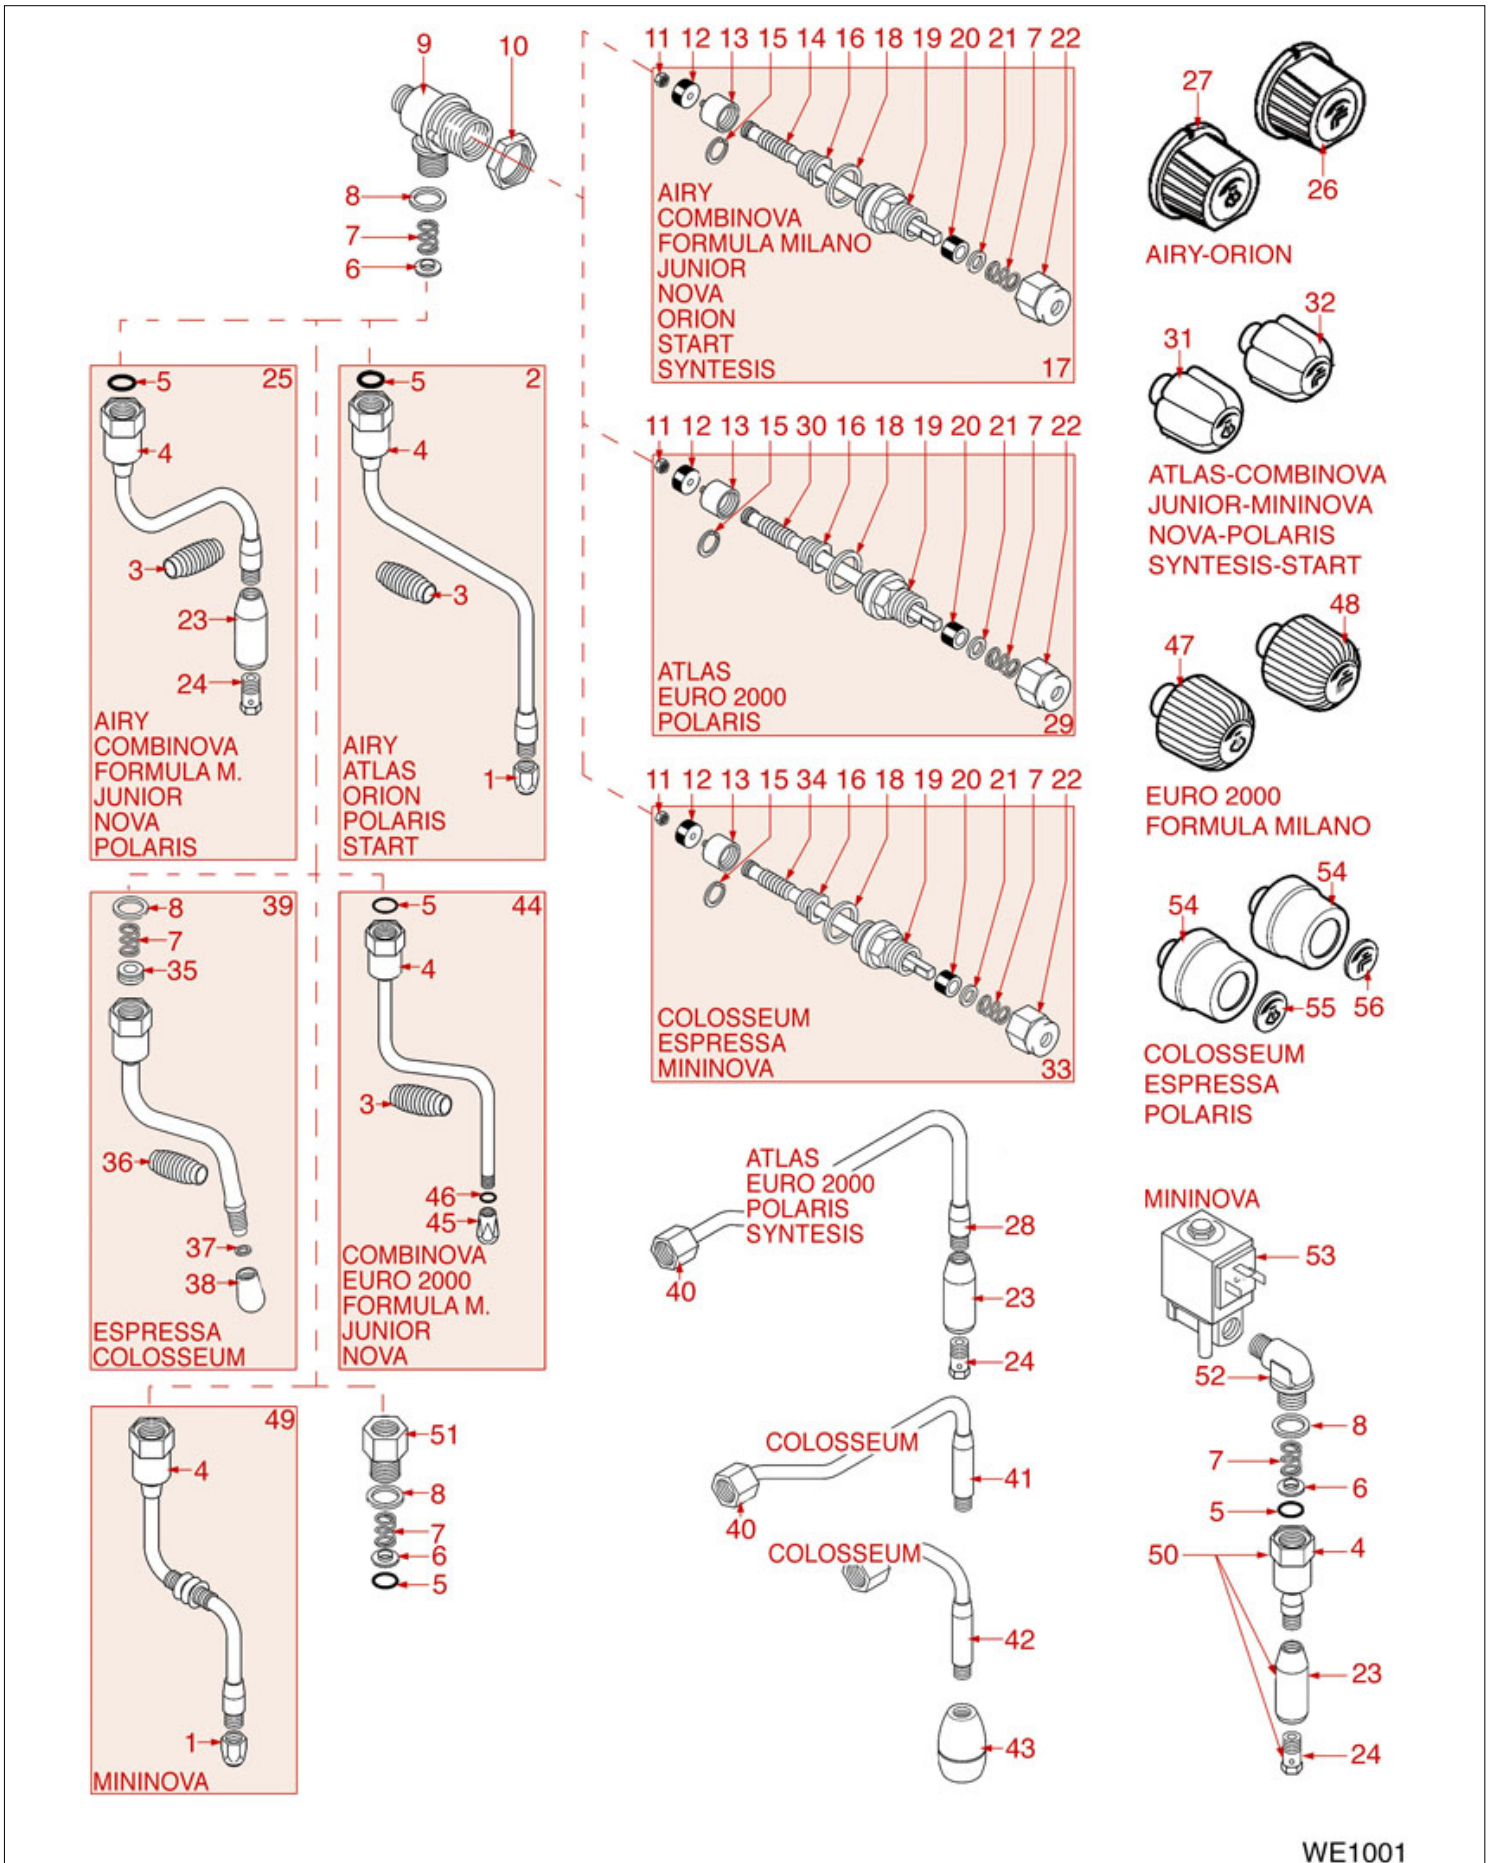

WATER/STEAM TAPS STANDARD

WEGA

Position	LF code no.	Description
1	1449093	CHROME WATER SPRINKLER M10
2	1449091	CHROME PIPE STEM COMPLETE $\varnothing$ 8 mm
4	1449100	CHROME HEXAGONAL NUT
5	1186318	O-RING 03043 EPDM
6	1186334	WASHER
7	1250547	SPRING $\varnothing$ 11.5x16 mm
8	1186182	TEFLON FLAT GASKET $\varnothing$ 21x17x2 mm
9	1348451	STEAM TAP BODY
10	1348453	NUT M 26x1.5
11	1348025	BRASS NUT M3
12	1186316	EPDM FLAT GASKET $\varnothing$ 15x4x4 mm 60 SH
12	1186527	FLAT EPDM GASKET $\varnothing$ 15x4x4 mm 80 SH
13	1324056	TAP PISTON
14	1324077	TAP SPINDLE
15	1250223	STAINLESS STEEL CIRCLIP RA-6 UNI 7437
16	1186377	GASKET HOLDER
17	1348452	WATER/STEAM TAP PIN ROD
18	1186333	COPPER FLAT GASKET $\varnothing$ 26x20x2 mm
18	1186340	ASBESTOS FREE FLAT GASKET $\varnothing$ 26x20x2 mm
19	1349458	TAP FITTING
20	1186393	FLAT EPDM GASKET $\varnothing$ 12.5x8x9 mm
20	1786263	FLAT GASKET EPDM $\varnothing$ 12.5x8x9 mm
21	1186376	WASHER $\varnothing$ 12x8x1 mm
22	1348458	TAP NUT
23	1449116	WATER PIPE NOZZLE M9 $\varnothing$ 18 mm
24	1449099	WATER PIPE NOZZLE M10
25	1449090	CHROME COMPLETE WATER PIPE $\varnothing$ 8 mm
26	1241453	WATER TAP KNOB
27	1241451	STEAM TAP KNOB
29	1348076	WATER/STEAM TAP PIN ROD
31	1241089	STEAM TAP KNOB
32	1241090	WATER TAP KNOB
33	1348077	WATER/STEAM TAP PIN ROD
35	1186378	CONICAL TEFLON SEAL $\varnothing$ 14x7x6 mm
36	1186180	BURN PREVENTING RUBBERPIECE $\varnothing$ 10 mm
43	1449097	STAINLESS STEEL WATER SPRINKLER M10
45	1449096	STAINLESS STEEL WATER SPRINKLER M8
46	1186550	O-RING M 0060-10 RED SILICONE
47	1241466	STEAM TAP KNOB
48	1241467	WATER TAP KNOB
50	1449206	COMPLETE WATER PIPE
51	1349135	FITTING $\varnothing$ 3/8"M-3/8"F
54	1241091	WATER/STEAM TAP KNOB
55	1241093	STEAM SILK SCREEN PRINT. F. HANDLE
56	1241092	WATER SILK SCREEN PRINTING F. HANDLE