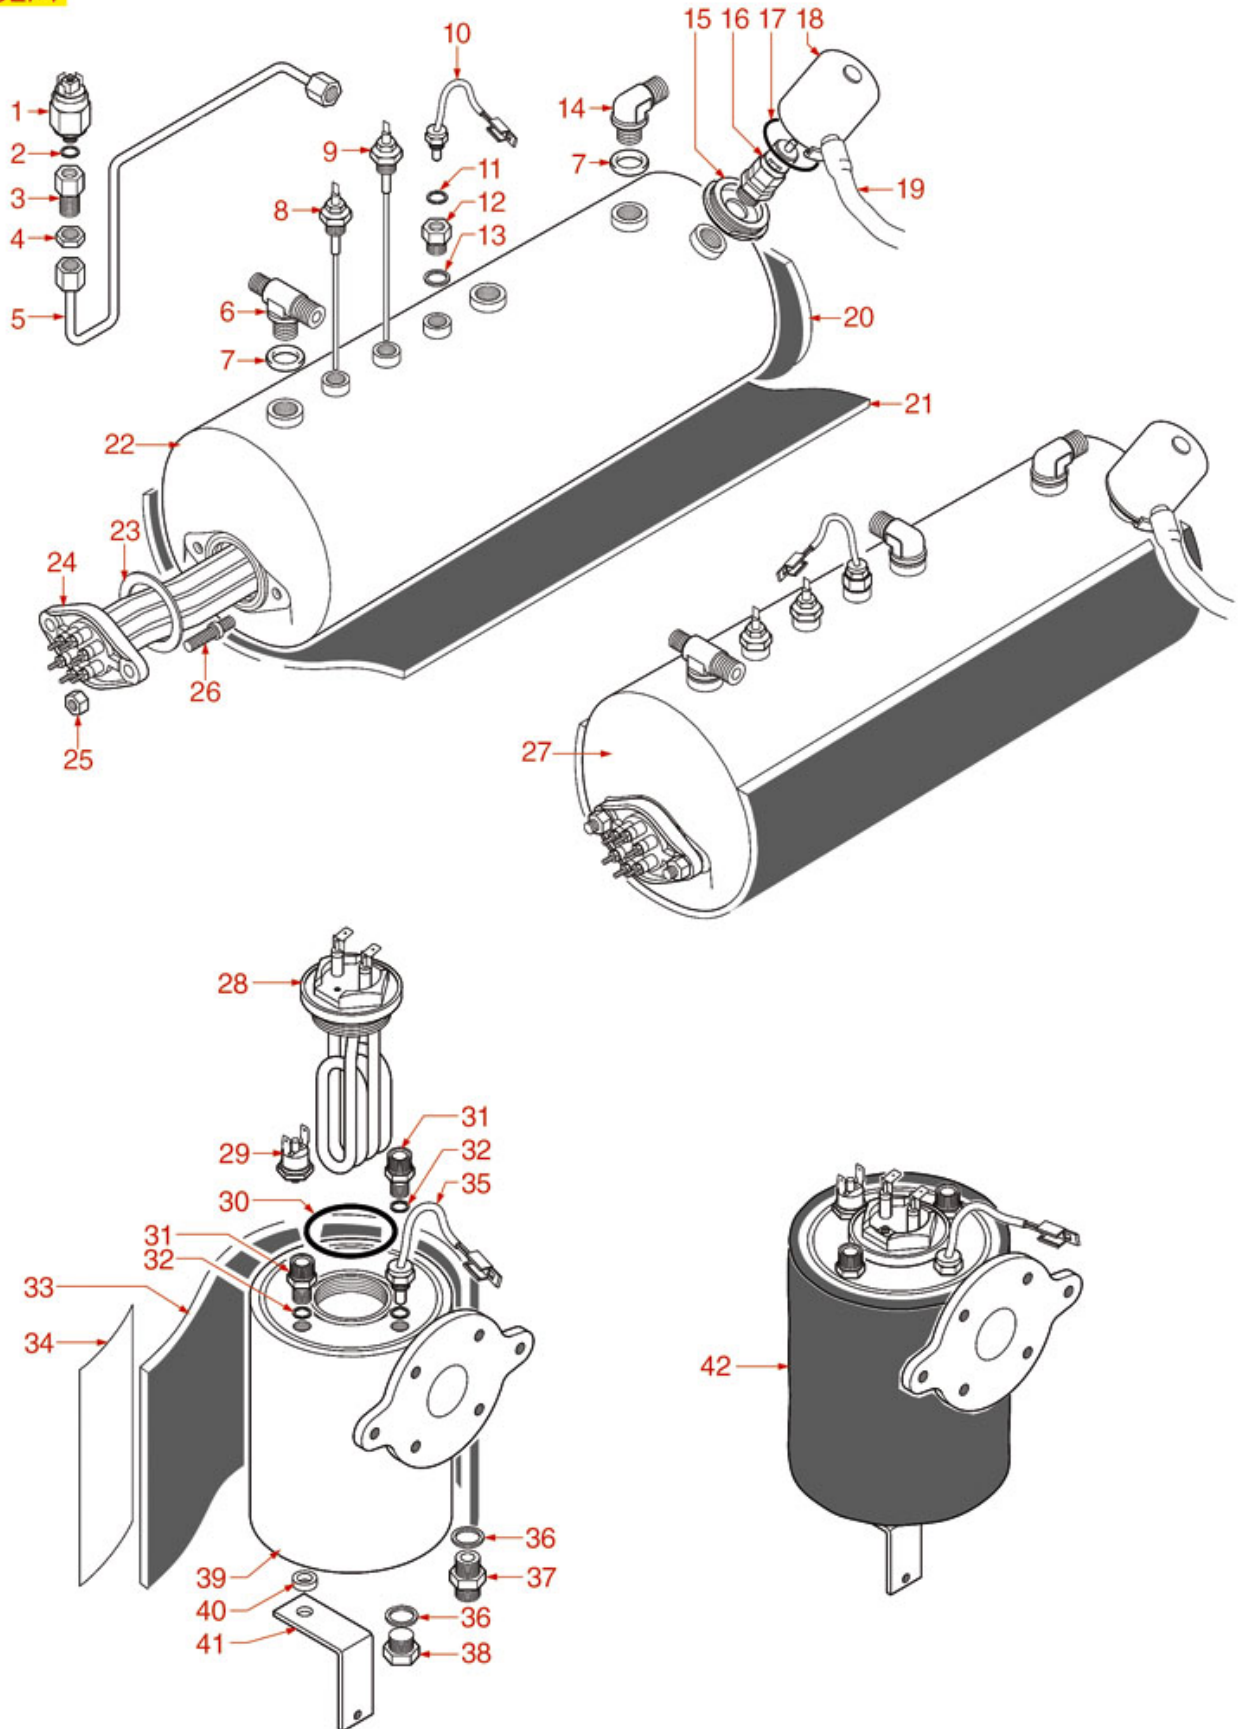

SERVICE BOILER AND GROUPS CONCEPT

CONCEPT

WEGA

Position	LF code no.	Description
1	1320019	PRESSURE SWITCH ES31 1.5 BAR $\varnothing$ 1/8"M
7	1186186	ROUND COPPER GASKET $\varnothing$ 23x17x3 mm
8	5030757	LEVEL PROBE $\varnothing$ 1/4"M-100 mm
9	1341750	LEVEL PROBE $\varnothing$ 1/4"M-125 mm
10	1397053	TEMPERATURE PROBE NTC
13	1186619	COPPER FLAT GASKET $\varnothing$ 18x14x1.5 mm
14	1349084	ELBOW FITTING $\varnothing$ 3/8"M-3/8"M
15	1523002	PROTECTION FLANGE FOR BOILER VALVE
16	1523409	BOILER VALVE $\varnothing$ 3/8"M
17	1186184	VITON O-RING 03156
18	1523402	SAFETY VALVE PROTECTION
19	1449287	SILICONE HOSE $\varnothing$ 8x10 SHORE 60 - 100 m
19	1449687	SILICONE HOSE $\varnothing$ 8x10 SHORE 60 - 10 m
23	1186606	FLAT CARBO GASKET $\varnothing$ 57x43x3 mm
24	1755071	HEATING ELEMENT 5000W 230/240V
24	1755215	HEATING ELEMENT 3000W 230/380V
25	1528057	BRASS HEXAGONAL NUT M8 UNI 5587
28	1755257	HEATING ELEMENT 1000/1090W 230/240V
29	1444206	CONTACT THERMOSTAT 145°C M4
30	3186175	EPDM O-RING GASKET 04175
31	1349111	FITTING $\varnothing$ 1/8"M 1/4"M
35	1397053	TEMPERATURE PROBE NTC
36	1186619	COPPER FLAT GASKET $\varnothing$ 18x14x1.5 mm
37	1349102	FITTING $\varnothing$ 1/4"M-1/4"M
38	1439048	BOILER CAP $\varnothing$ 1/4"M