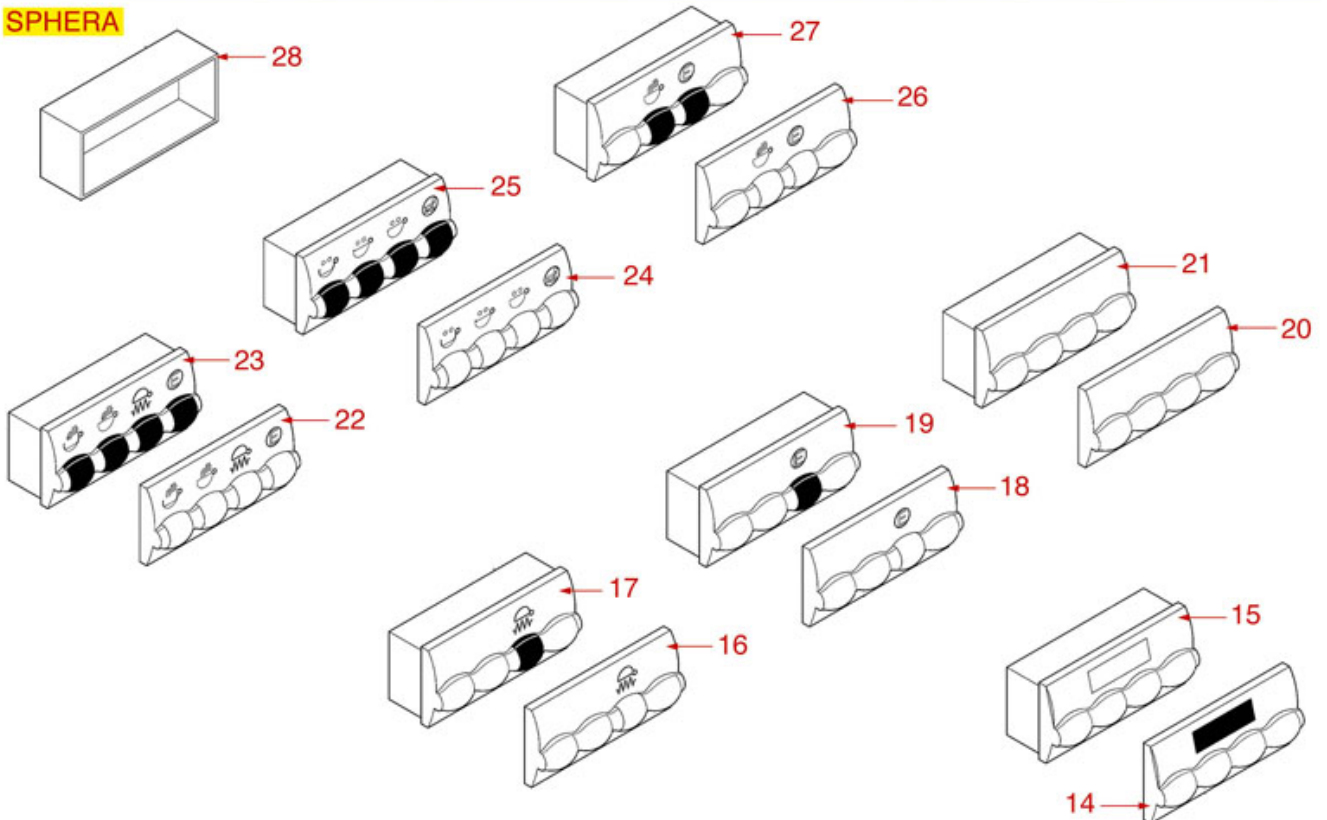

PUSH-BUTTON PANELS

POLARIS

SPHERA

WE3101